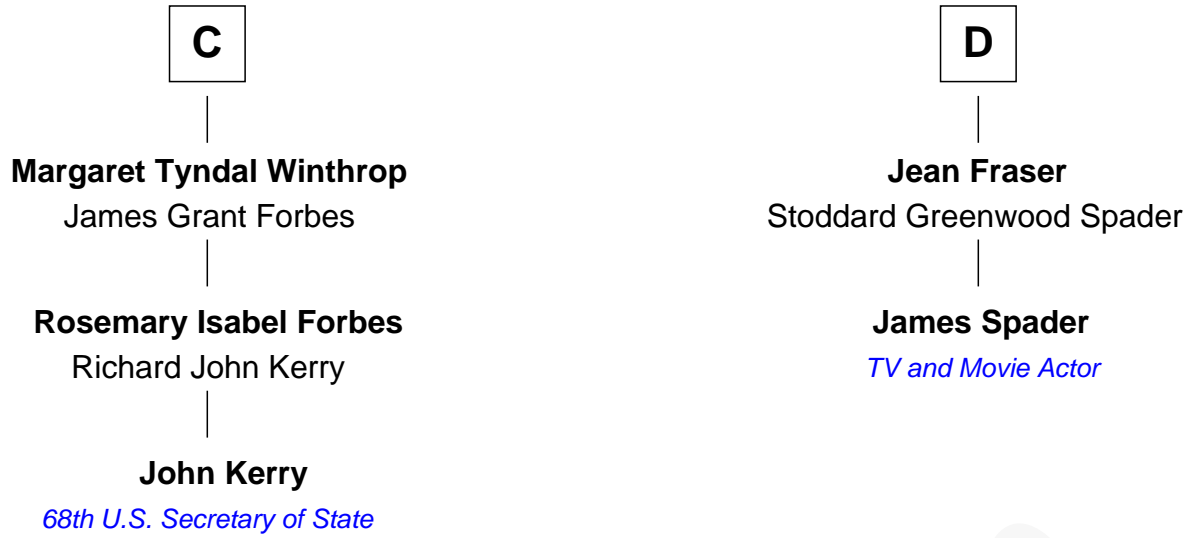

# FamousKin.com Relationship Chart of

**John Kerry**

*68th U.S. Secretary of State*

18th cousin 1 time removed of

**James Spader**

*TV and Movie Actor*

**Sir Walter Hungerford**

Katherine Peverell

**Anne Hastings**

Sir Thomas Stanley

**Margaret Stanley**

Robert Radcliffe

**Jane Radcliffe**

Anthony Browne

**A**

**Elizabeth Hungerford**

Sir Philip Courtenay

**Elizabeth Courtnay**

Sir James Luttrell

**Sir Hugh Luttrell**

Margaret Hill

**Eleanor Luttrell**

Roger Yorke

**Elizabeth Yorke**

Edmund Percival

**Christian Percival**

Richard Lowle

**Percival Lowell**

Rebecca - - - - -

**B**

FamousKin.com