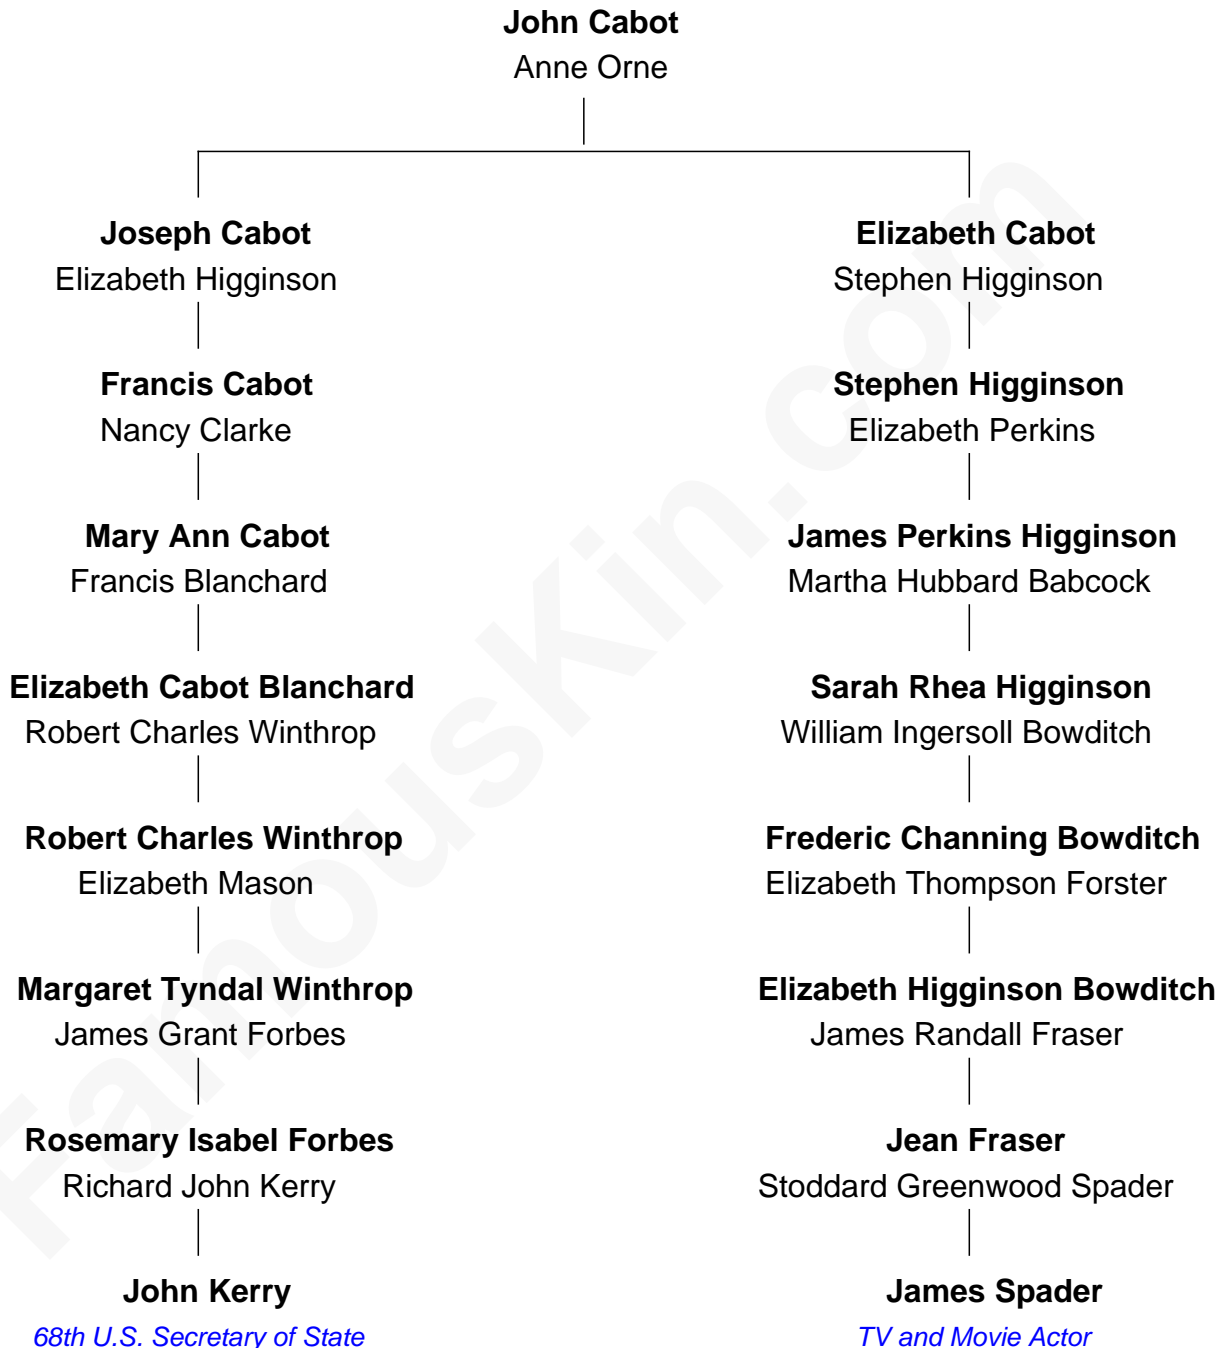

FamousKin.com Relationship Chart of

John Kerry

68th U.S. Secretary of State

7th cousin of

James Spader

TV and Movie Actor

James Spader photo by [Thibault](#) (CC BY-SA 2.0)