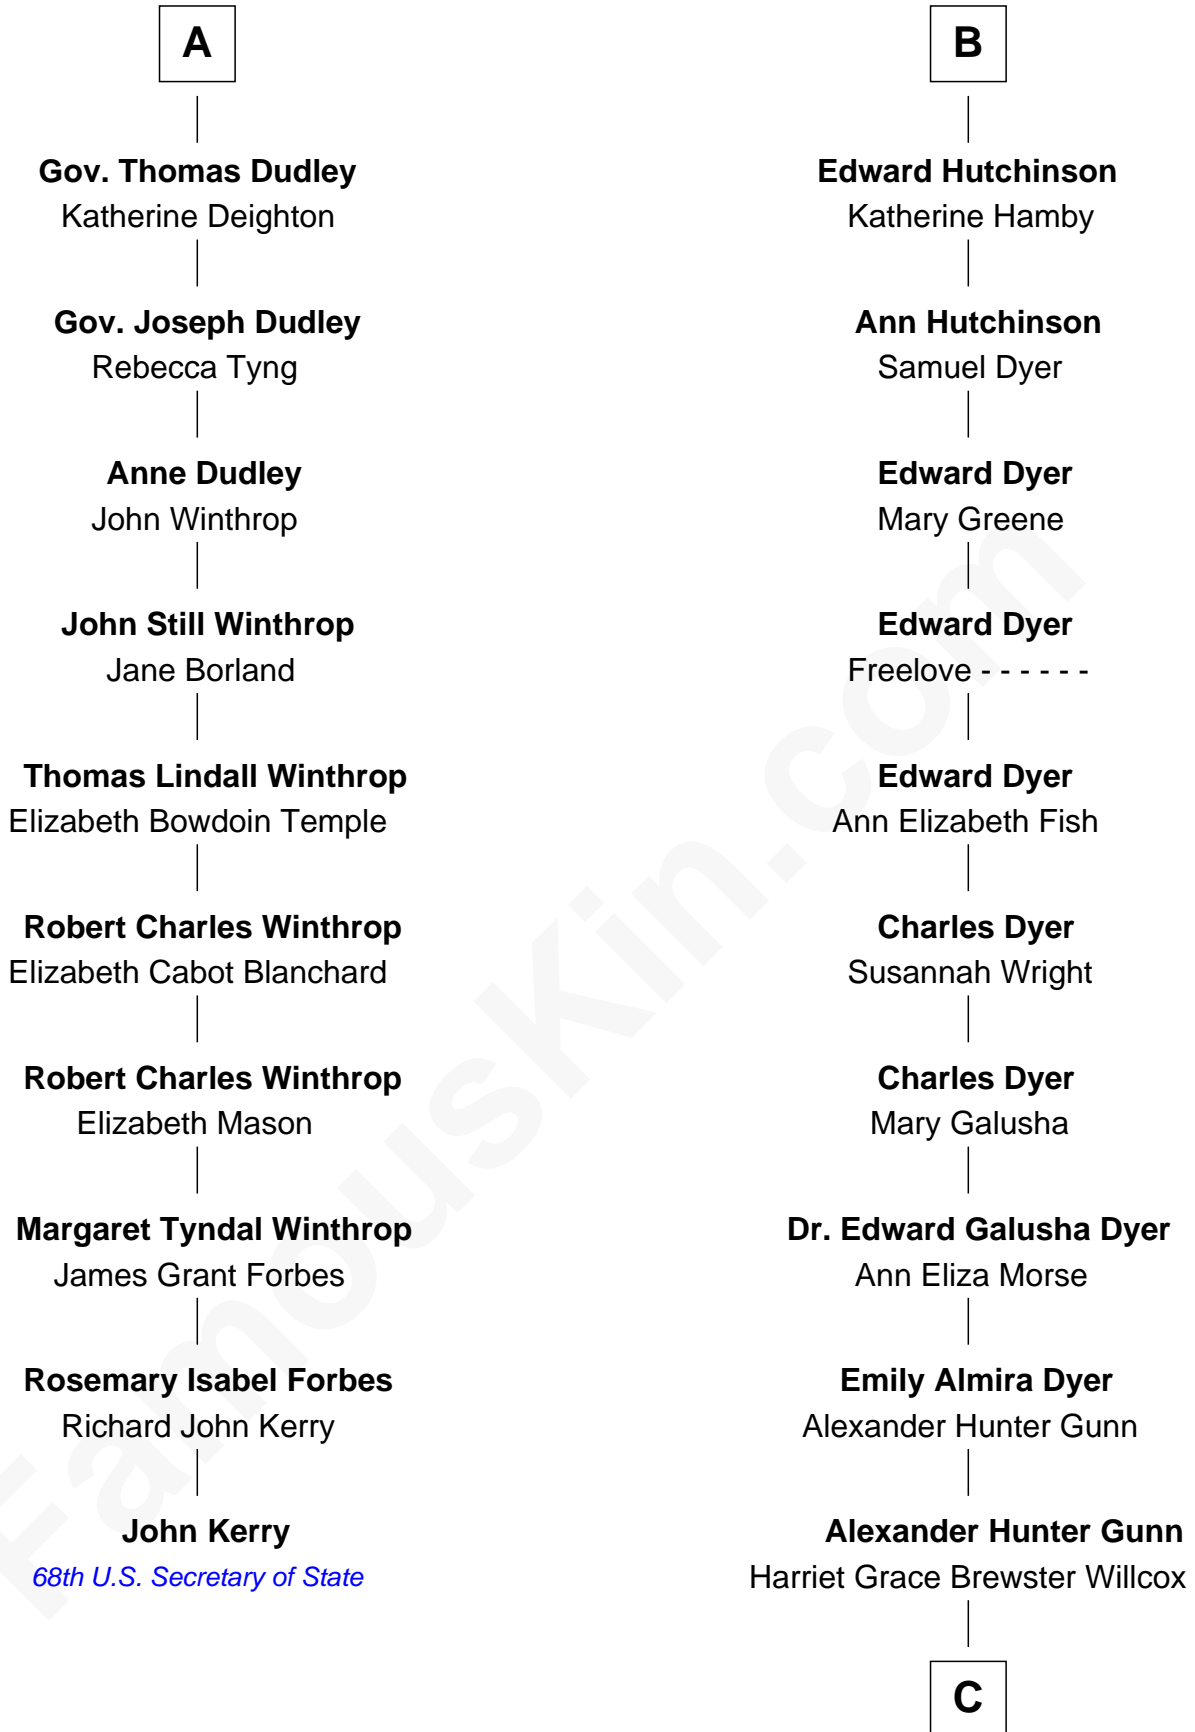

FamousKin.com

Relationship Chart of

John Kerry

68th U.S. Secretary of State

16th cousin 3 times removed of

Elisabeth Shue

TV and Movie Actress

Sir Walter Blount

Cecily Willoughby

Sir John Sutton

Cecily Grey

Sir Henry Dudley

----- Ashton

Probable

Roger Dudley

Susanna Thorne

Katherine Williamson

William Marbury

Agnes Lenton

Rev. Francis Marbury

Bridget Dryden

Anne Marbury

William Hutchinson

B