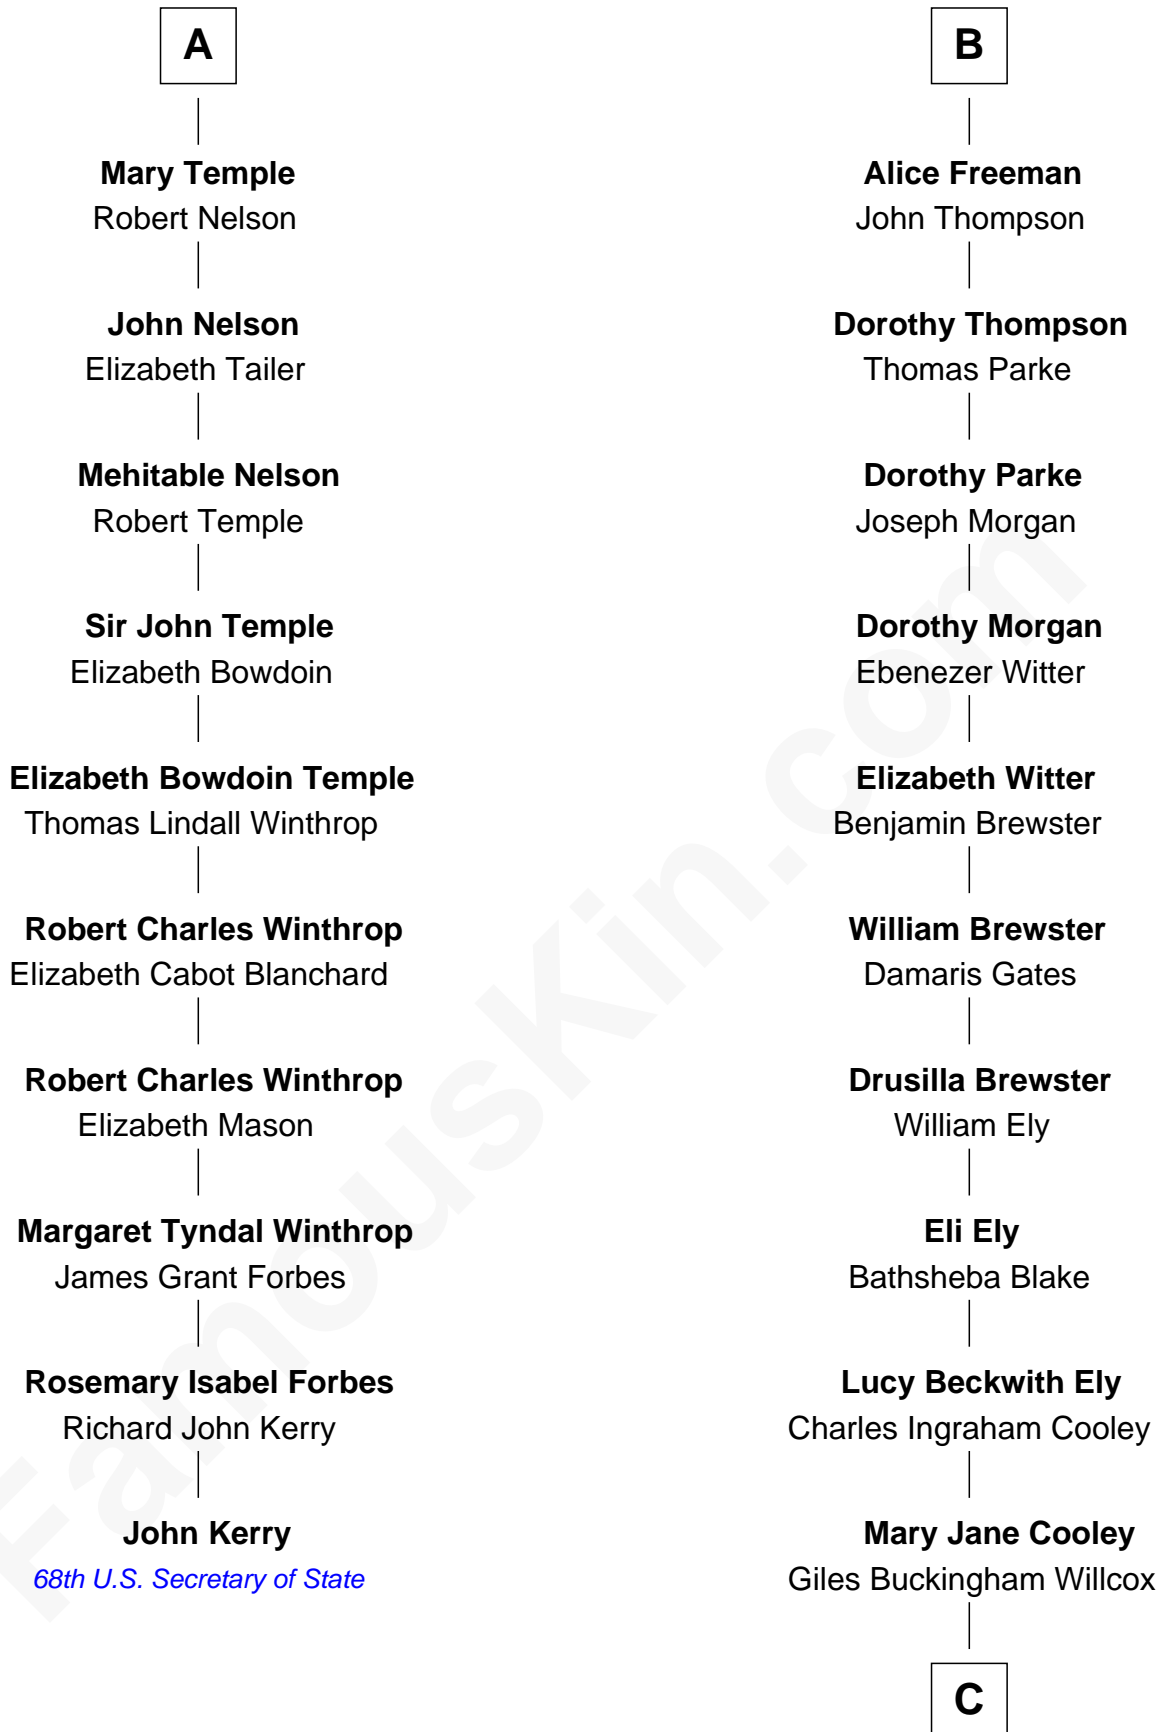

FamousKin.com Relationship Chart of

John Kerry

68th U.S. Secretary of State

16th cousin 4 times removed of

Elisabeth Shue

TV and Movie Actress

Sir John Throckmorton

Eleanor Spinney

Eleanor Throckmorton

Sir Richard Knightley

Sir Richard Knightley

Joan Skenard

Susan Knightley

Sir William Spencer

Dorothy Spencer

Thomas Spencer

Thomas Winslow

Agnes Winslow

John Giffard

Thomas Giffard

Joan Langston

Amy Giffard

Richard Samwell

Susanna Samwell

Peter Edwards

Edward Edwards

Ursula Coles

Margaret Edwards

Henry Freeman

B

C

Harriet Grace Brewster Willcox