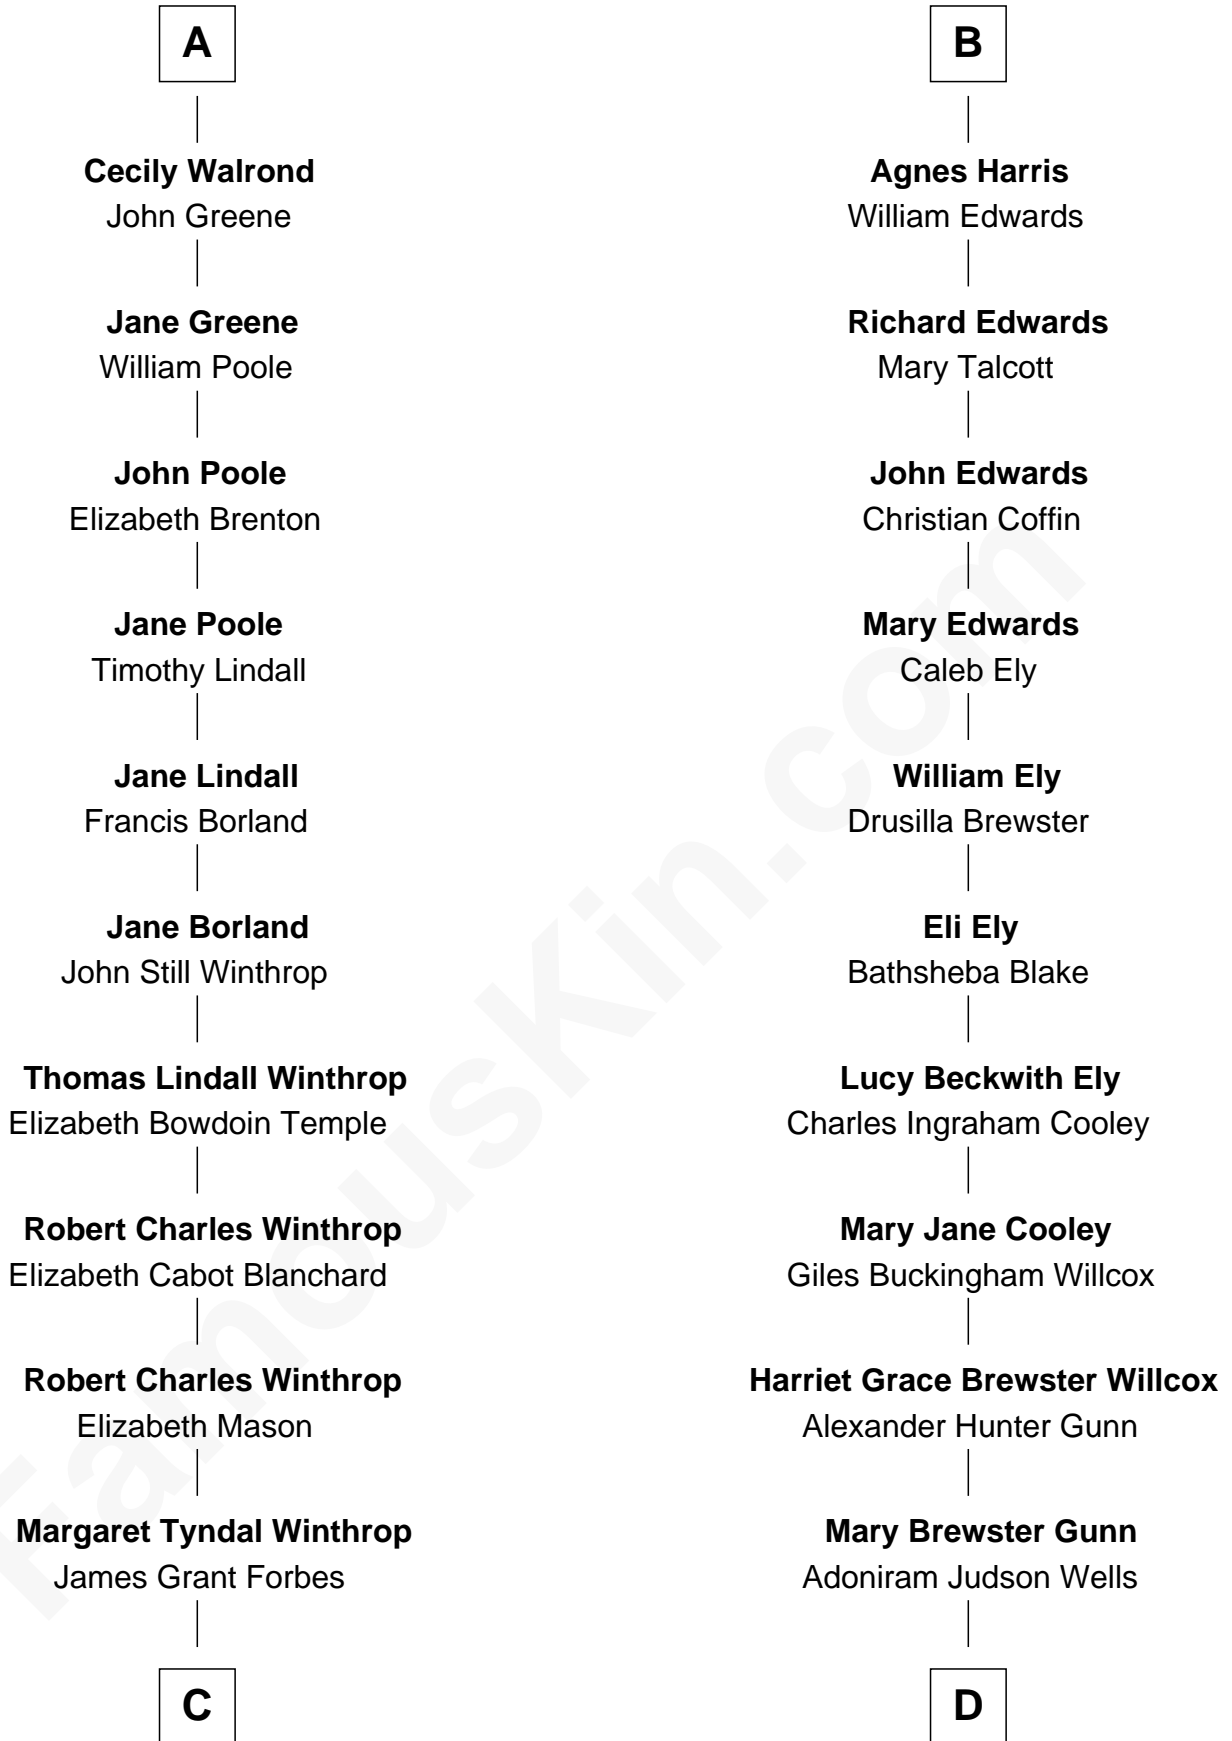

FamousKin.com Relationship Chart of

John Kerry

68th U.S. Secretary of State

18th cousin of

Elisabeth Shue

TV and Movie Actress

William Fortescue
Elizabeth Beauchamp

C

Rosemary Isabel Forbes

Richard John Kerry

John Kerry

68th U.S. Secretary of State

D

Anne Brewster Wells

James William Shue

Elisabeth Shue