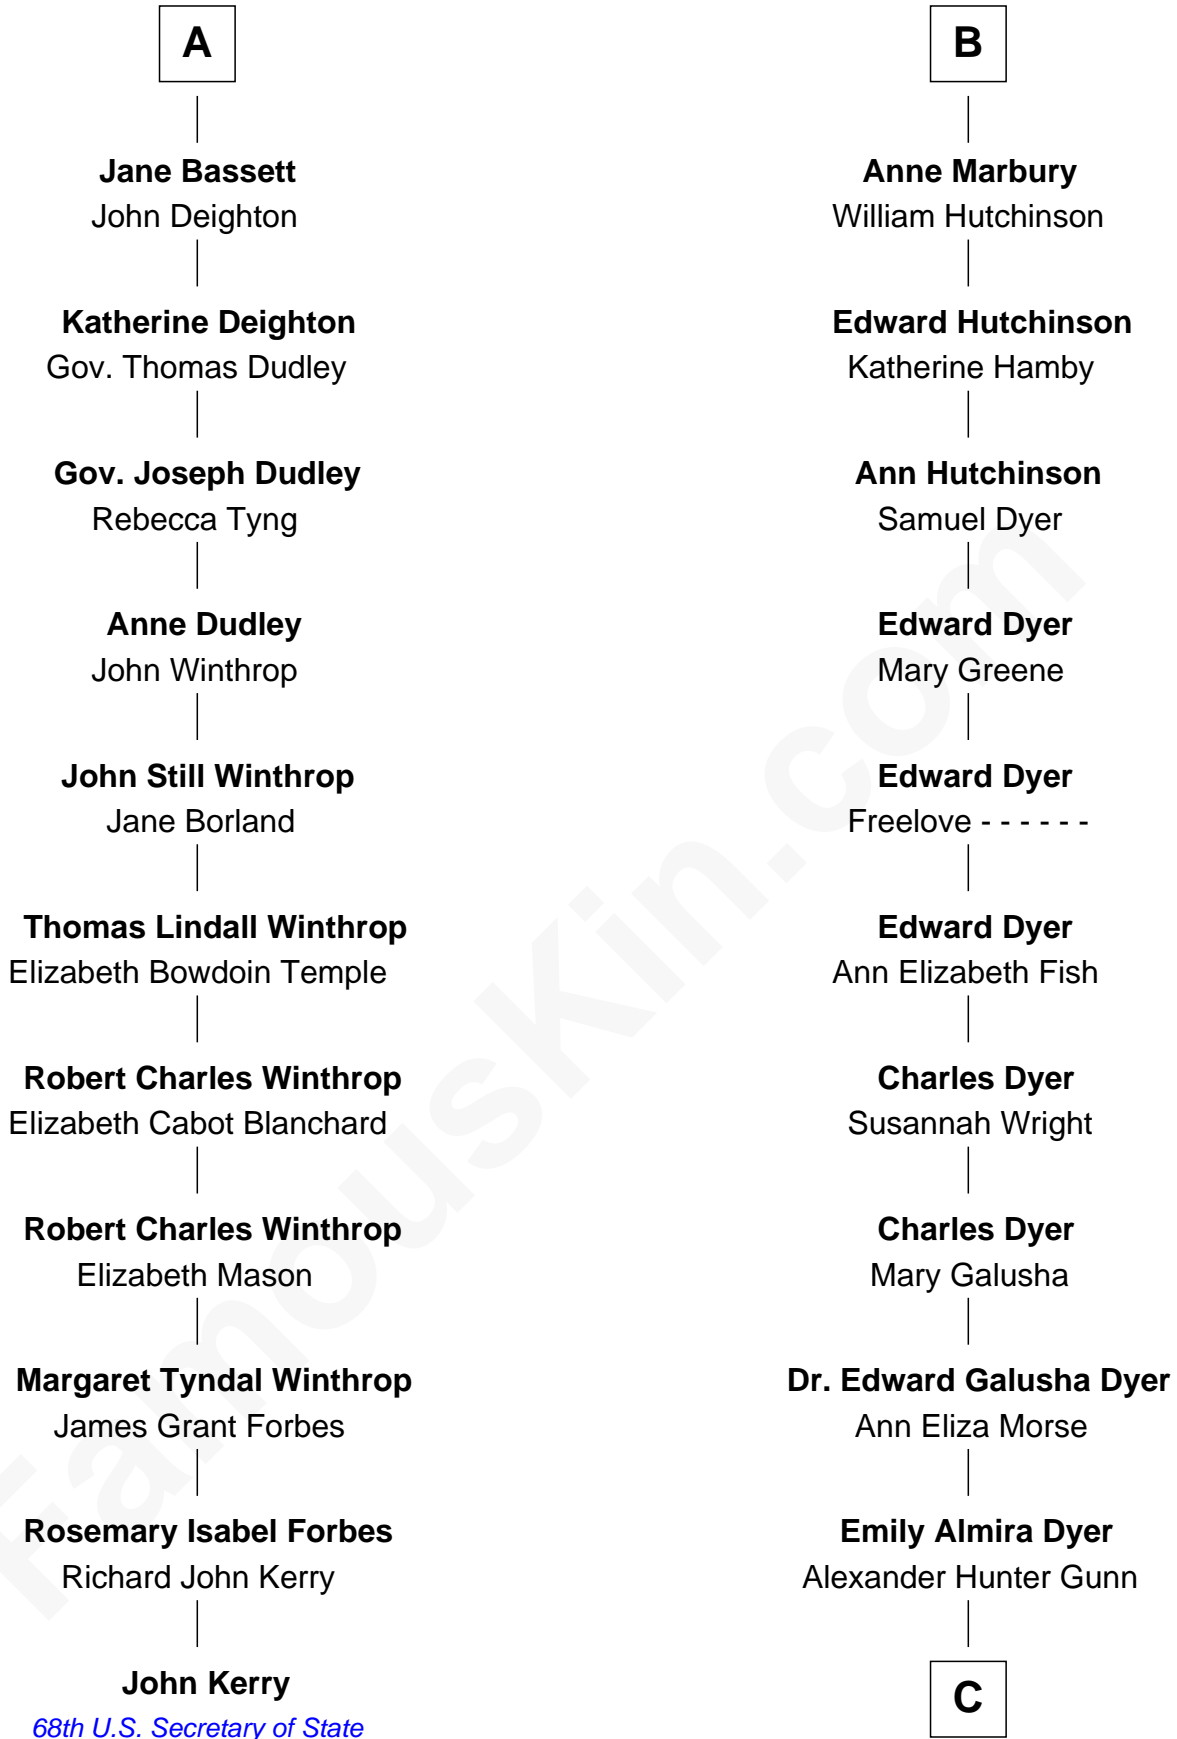

FamousKin.com

Relationship Chart of

John Kerry

68th U.S. Secretary of State

17th cousin 3 times removed of

Elisabeth Shue

TV and Movie Actress

C

Alexander Hunter Gunn
Harriet Grace Brewster Willcox

Mary Brewster Gunn
Adoniram Judson Wells

Anne Brewster Wells
James William Shue

Elisabeth Shue
TV and Movie Actress