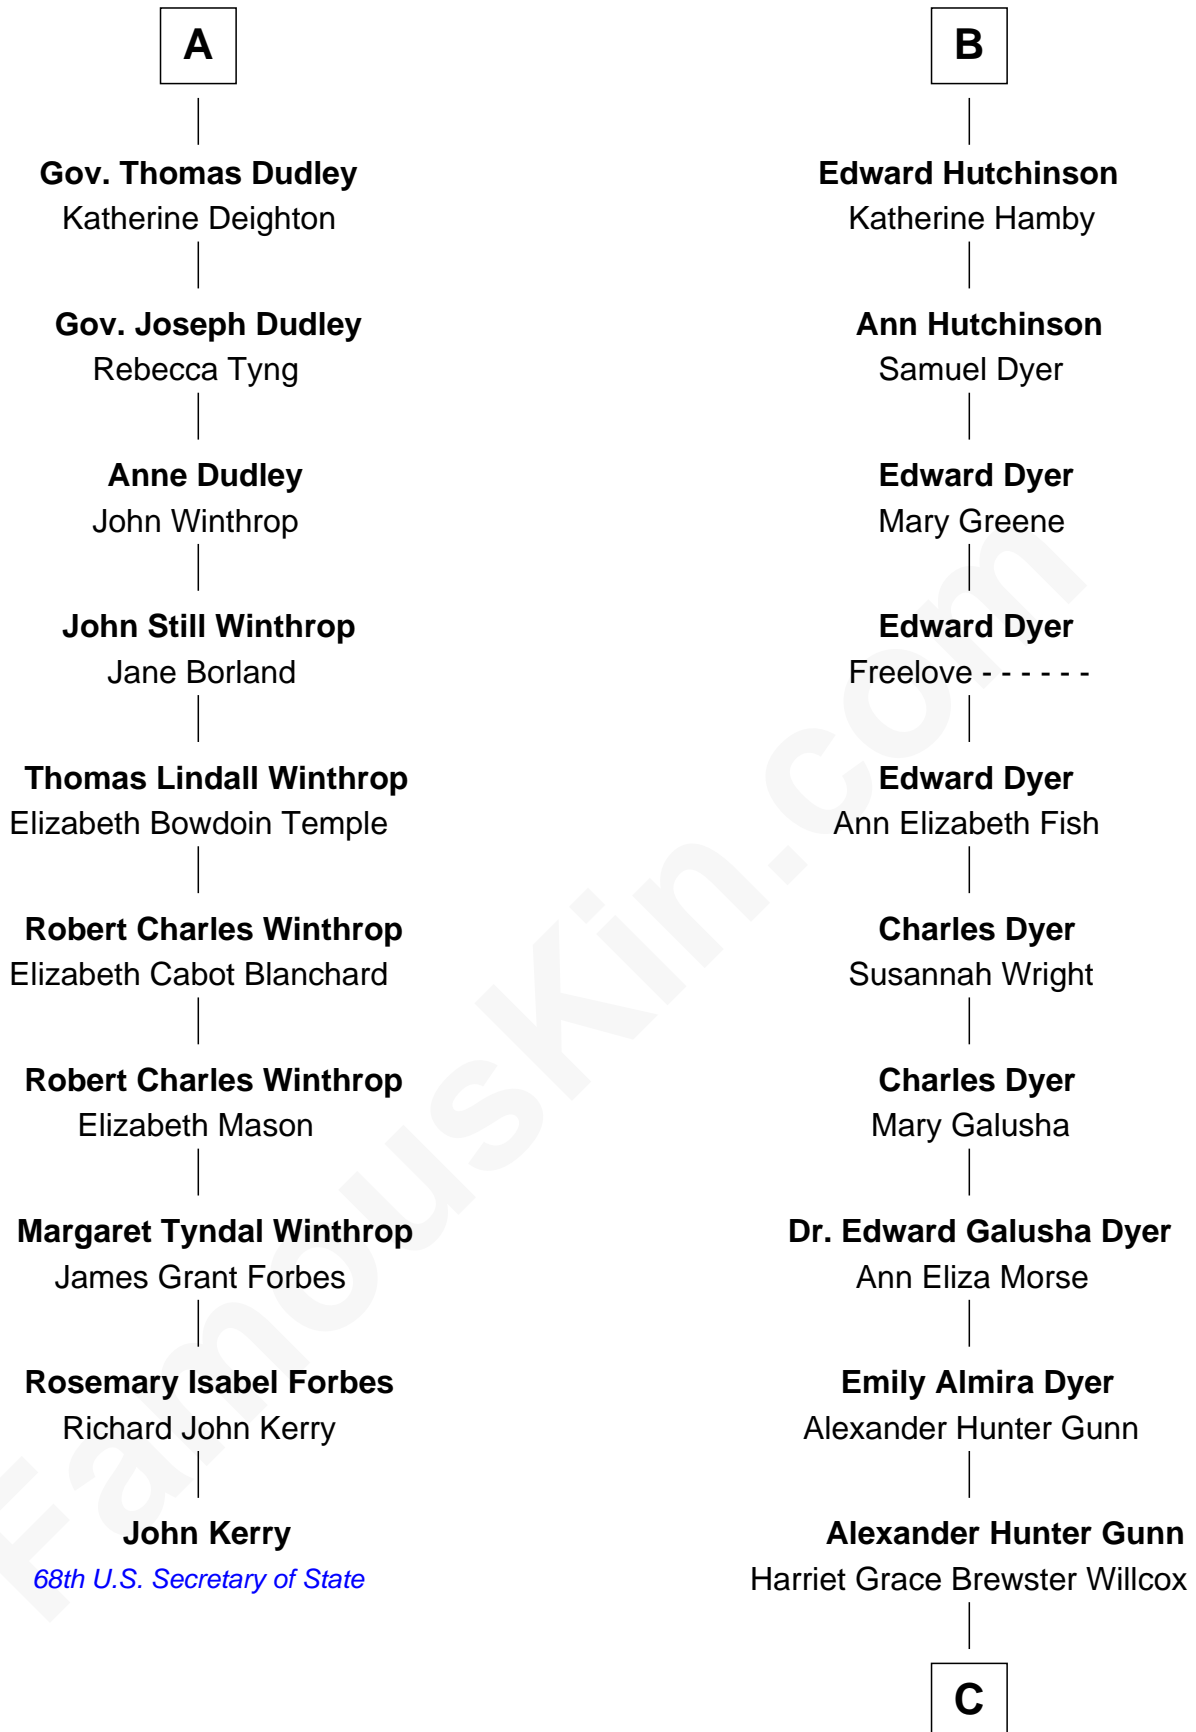

# FamousKin.com Relationship Chart of

**John Kerry**

*68th U.S. Secretary of State*

16th cousin 3 times removed of

**Andrew Shue**

*TV Actor*

**Sir Walter Blount**

Sancha de Ayala

**Sir Thomas Blount**

Margaret de Gresley

**Sir Thomas Blount**

Agnes Hawley

**Anne Blount**

William Marbury

**Robert Marbury**

Katherine Williamson

**William Marbury**

Agnes Lenton

**Rev. Francis Marbury**

Bridget Dryden

**Anne Marbury**

William Hutchinson

**B**

**C**

**Mary Brewster Gunn**  
Adoniram Judson Wells

**Anne Brewster Wells**  
James William Shue

**Andrew Shue**  
*TV Actor*

FamousKin.com