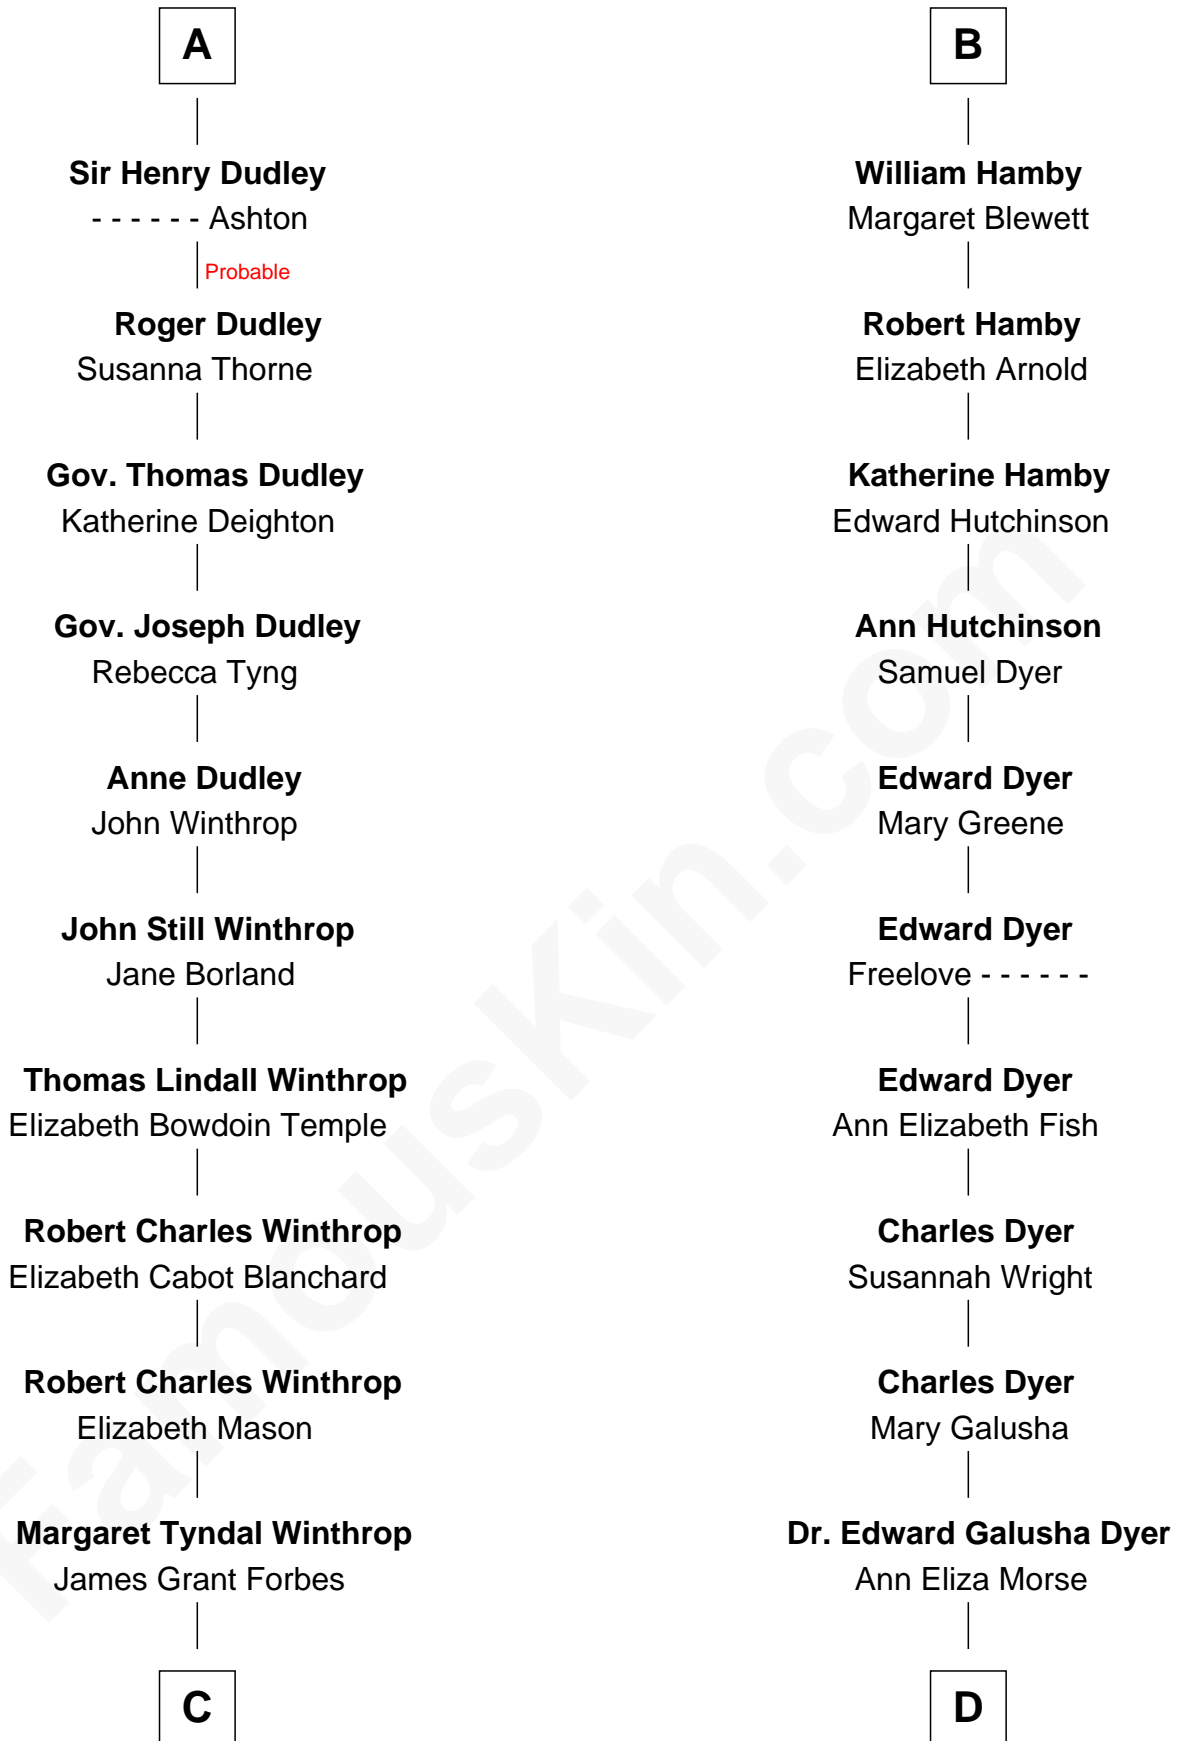

# FamousKin.com Relationship Chart of

**John Kerry**

*68th U.S. Secretary of State*

18th cousin 3 times removed of

**Andrew Shue**

*TV Actor*

**Sir Philip le Despencer**

Joan de Cobham

Sir Andrew Luttrell

**Sir Andrew Luttrell**

Joan Tailboys

**Hawise Luttrell**

Sir Godfrey Hilton

**Sir Godfrey Hilton**

Margery Willoughby

**Elizabeth Hilton**

Richard Thimbleby

**Anne Thimbleby**

John Booth

**Eleanor Booth**

Edward Hamby

**B**

**C**

**Rosemary Isabel Forbes**

Richard John Kerry

**John Kerry**

*68th U.S. Secretary of State*

**D**

**Emily Almira Dyer**

Alexander Hunter Gunn

**Alexander Hunter Gunn**

Harriet Grace Brewster Willcox