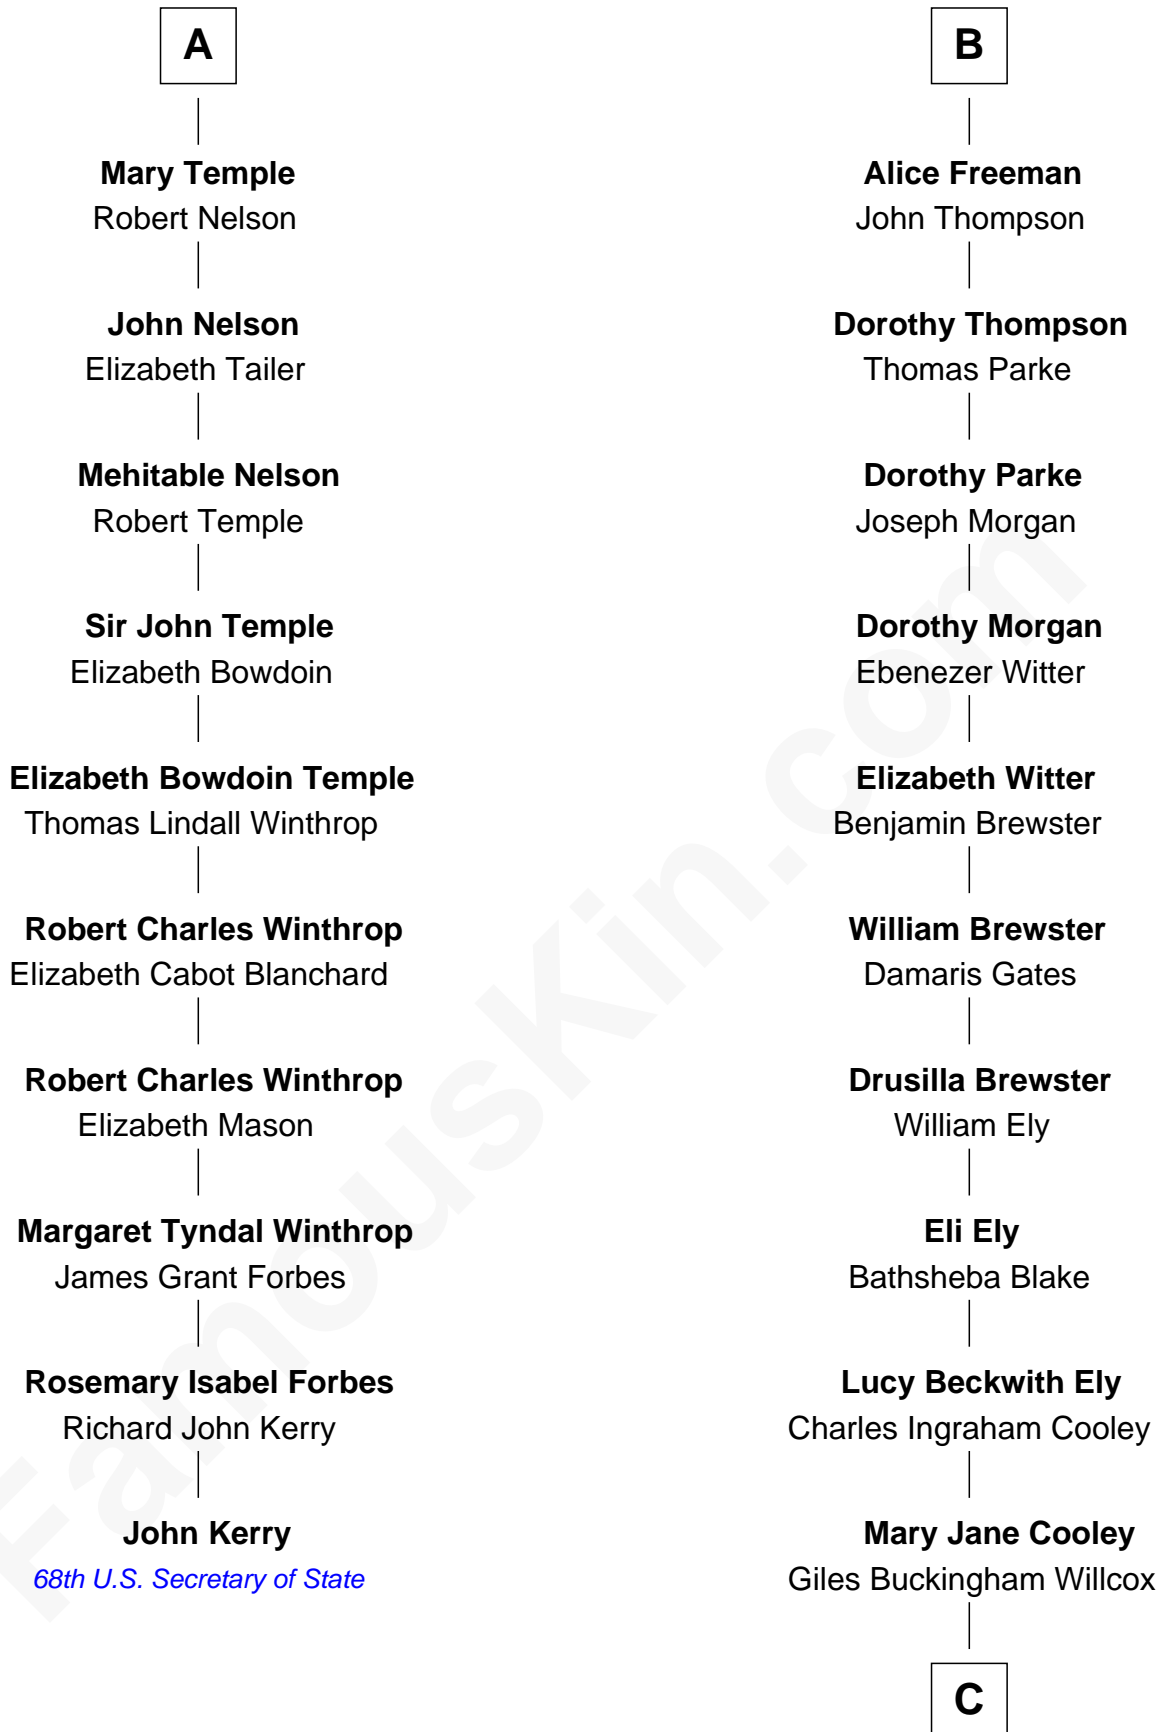

# FamousKin.com Relationship Chart of

**John Kerry**

*68th U.S. Secretary of State*

16th cousin 4 times removed of

**Andrew Shue**

*TV Actor*

**Sir John Throckmorton**

Eleanor Spinney

**Eleanor Throckmorton**

Sir Richard Knightley

**Sir Richard Knightley**

Joan Skenard

**Susan Knightley**

Sir William Spencer

**Dorothy Spencer**

Thomas Spencer

Thomas Winslow

**Agnes Winslow**

John Giffard

**Thomas Giffard**

Joan Langston

**Amy Giffard**

Richard Samwell

**Susanna Samwell**

Peter Edwards

**Edward Edwards**

Ursula Coles

**Margaret Edwards**

Henry Freeman

**B**

**C**

—  
**Harriet Grace Brewster Willcox**