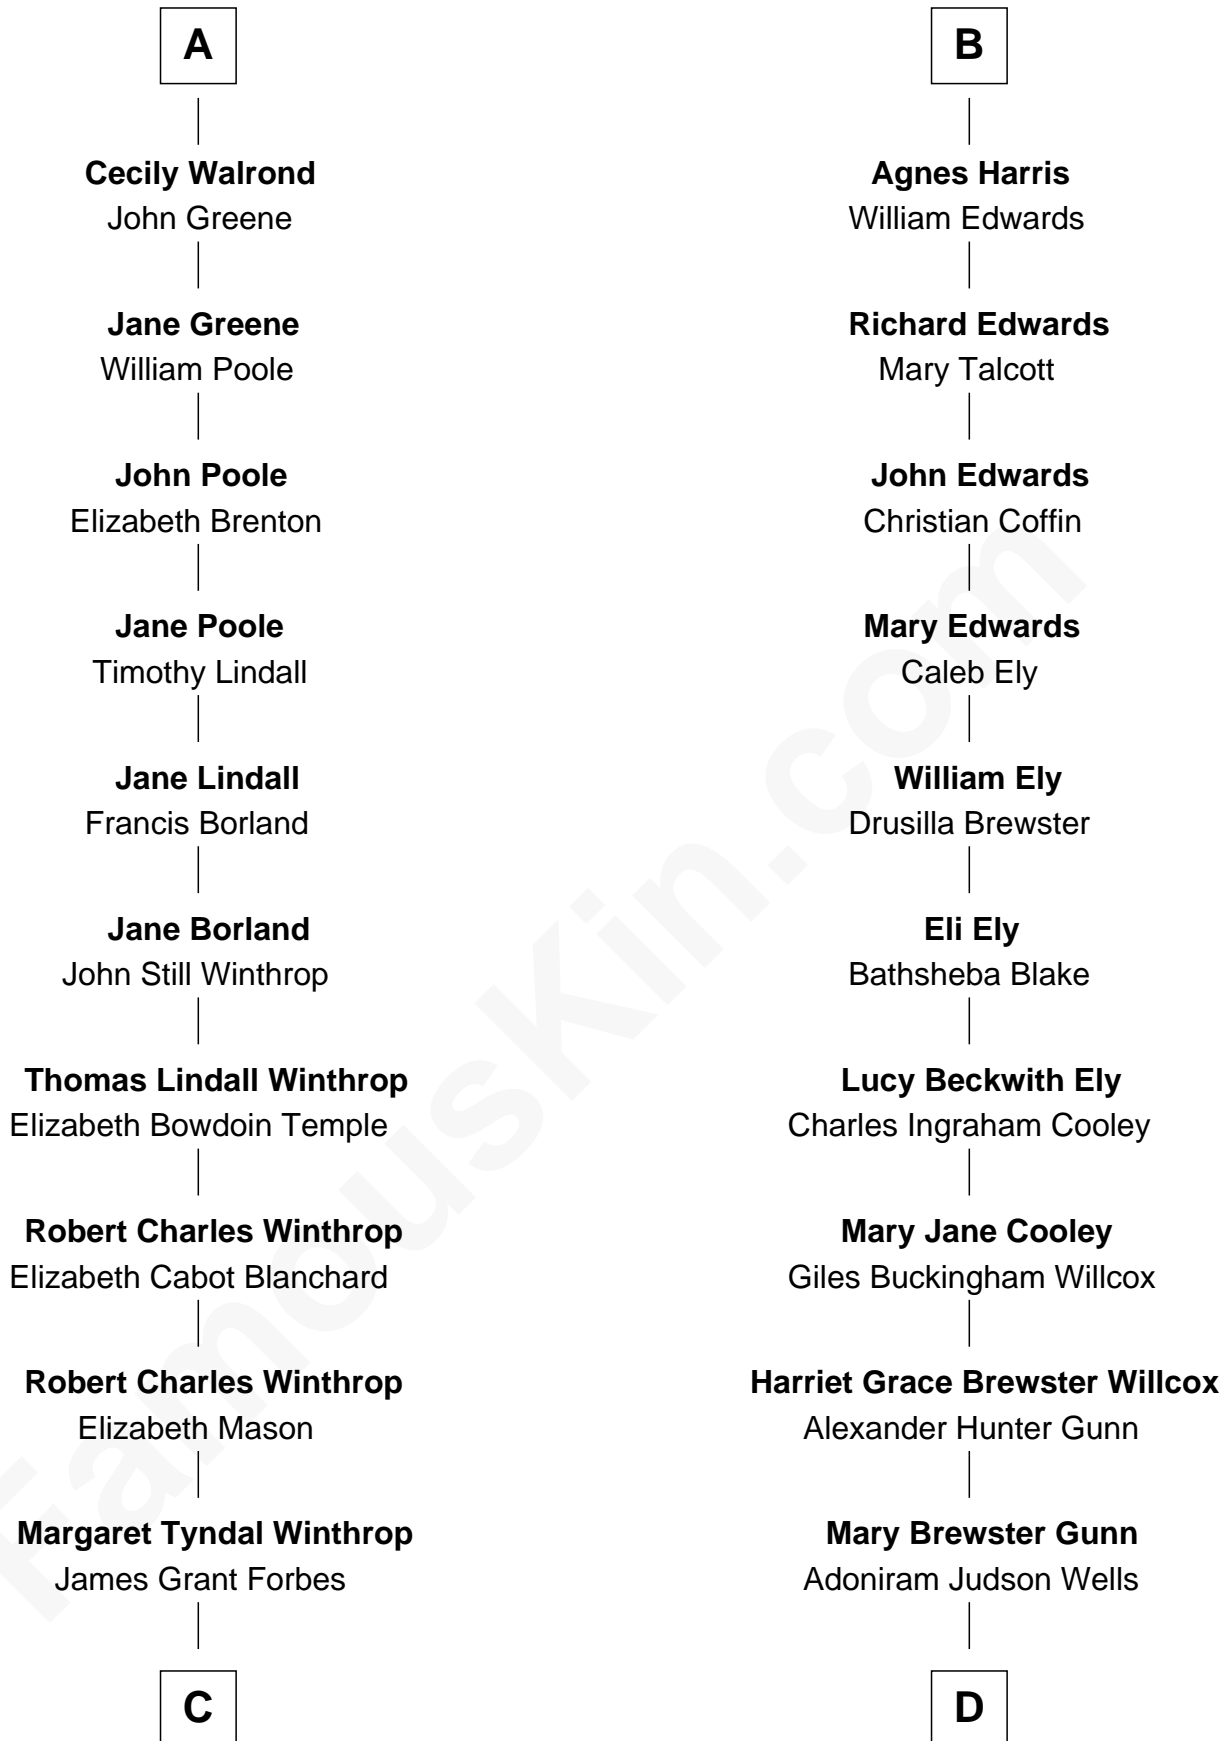

FamousKin.com Relationship Chart of

John Kerry

68th U.S. Secretary of State

18th cousin of

Andrew Shue

TV Actor

C

Rosemary Isabel Forbes