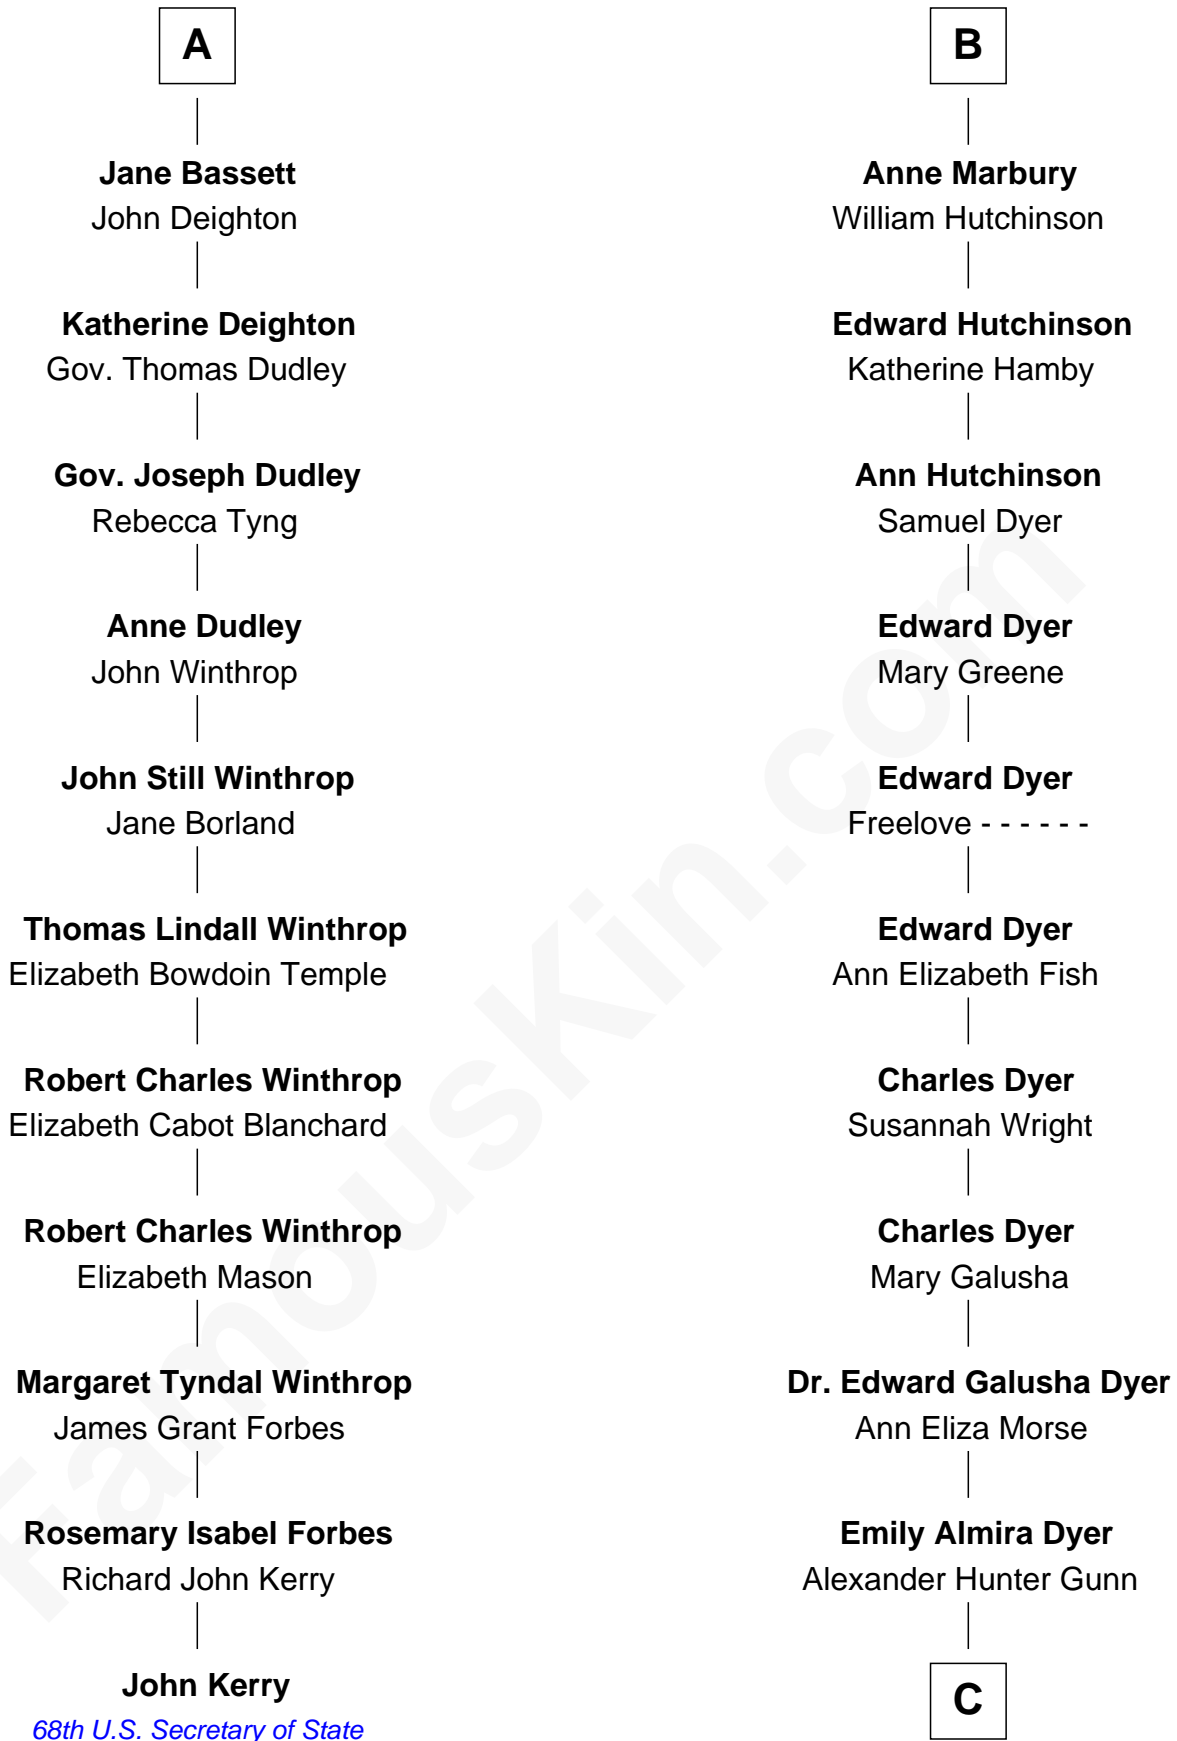

FamousKin.com Relationship Chart of

John Kerry

68th U.S. Secretary of State

17th cousin 3 times removed of

Andrew Shue

TV Actor

Robert de Ferrers
Margaret Despencer

C

—
Alexander Hunter Gunn
Harriet Grace Brewster Willcox

—
Mary Brewster Gunn
Adoniram Judson Wells

—
Anne Brewster Wells
James William Shue

—
Andrew Shue
TV Actor