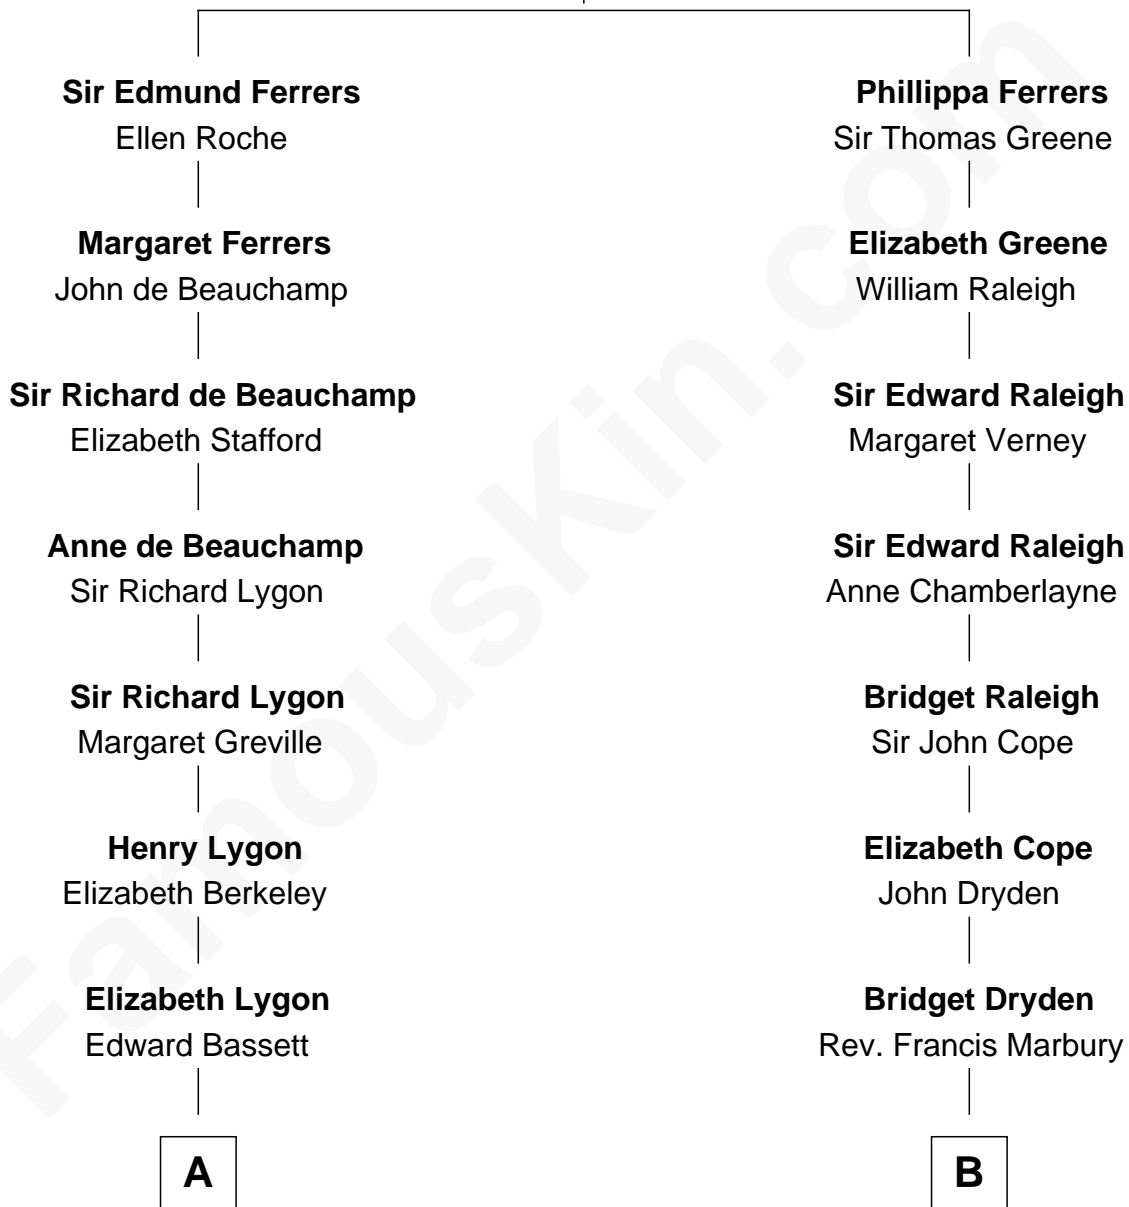

FamousKin.com Relationship Chart of

John Kerry

68th U.S. Secretary of State

17th cousin 3 times removed of

Andrew Shue

TV Actor

Robert de Ferrers
Margaret Despencer

C

—
Alexander Hunter Gunn
Harriet Grace Brewster Willcox

—
Mary Brewster Gunn
Adoniram Judson Wells

—
Anne Brewster Wells
James William Shue

—
Andrew Shue
TV Actor