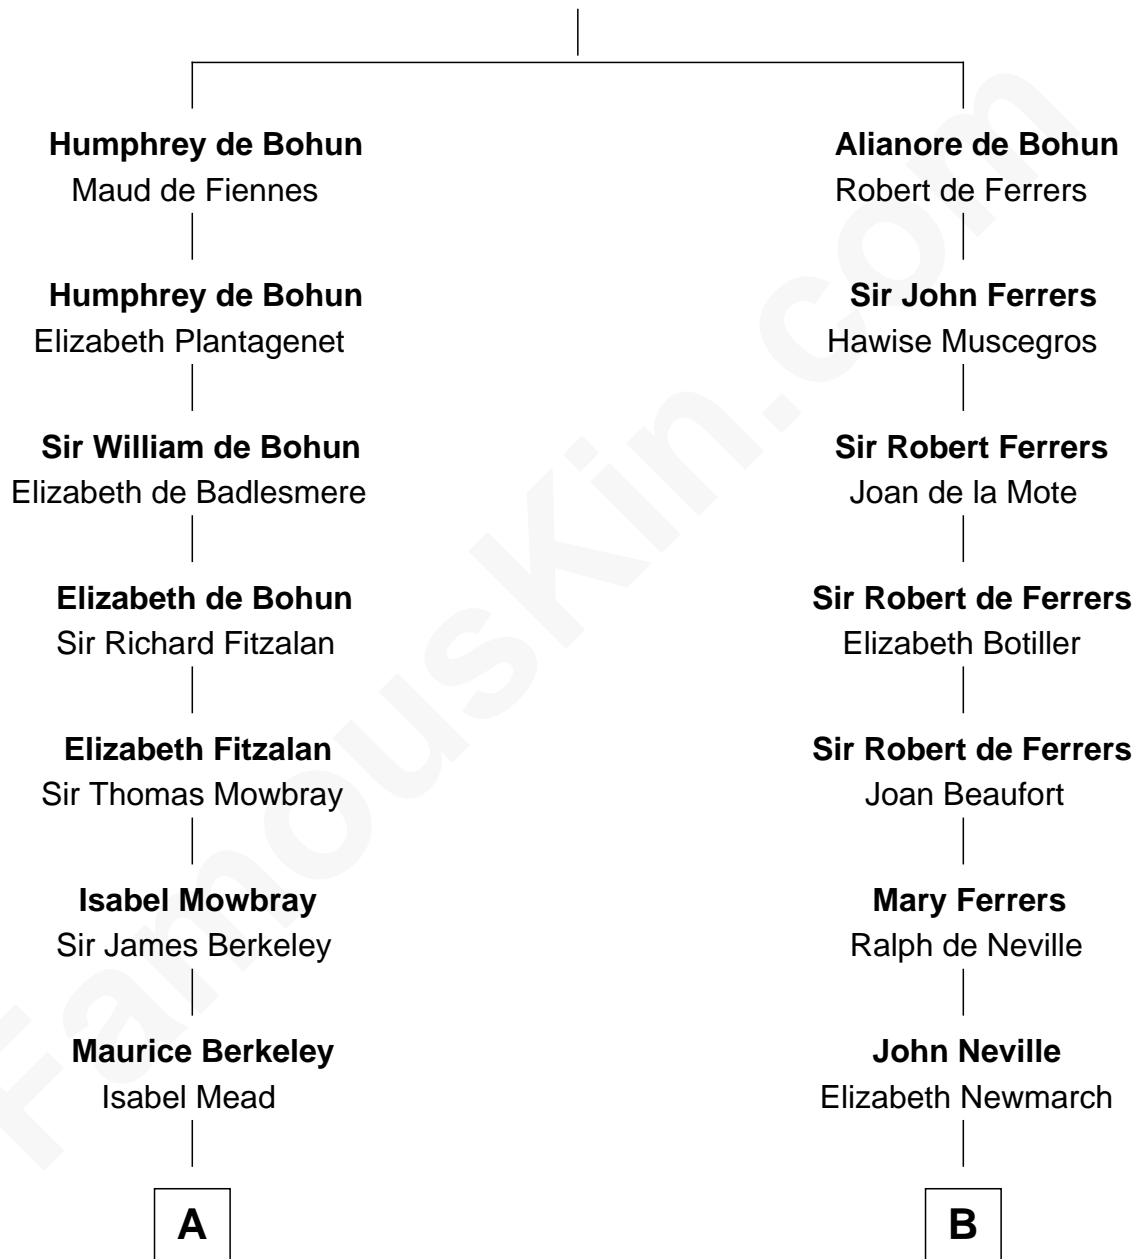

# FamousKin.com Relationship Chart of

**John Kerry**

*68th U.S. Secretary of State*

**21st cousin of**

**Charles A. Pillsbury**

*Co-Founder of C.A. Pillsbury Co.*

**Sir Humphrey de Bohun**

Eleanor de Braiose

**C**

**Robert Charles Winthrop**  
Elizabeth Cabot Blanchard

**Robert Charles Winthrop**  
Elizabeth Mason

**Margaret Tyndal Winthrop**  
James Grant Forbes

**Rosemary Isabel Forbes**  
Richard John Kerry

**John Kerry**  
*68th U.S. Secretary of State*

**D**

**John Carleton**  
Hannah Platts

**Moses Carleton**  
Margaret Sprake

**Henry Carleton**  
Polly Greeley

**Margaret Sprague Carleton**  
George Alfred Pillsbury