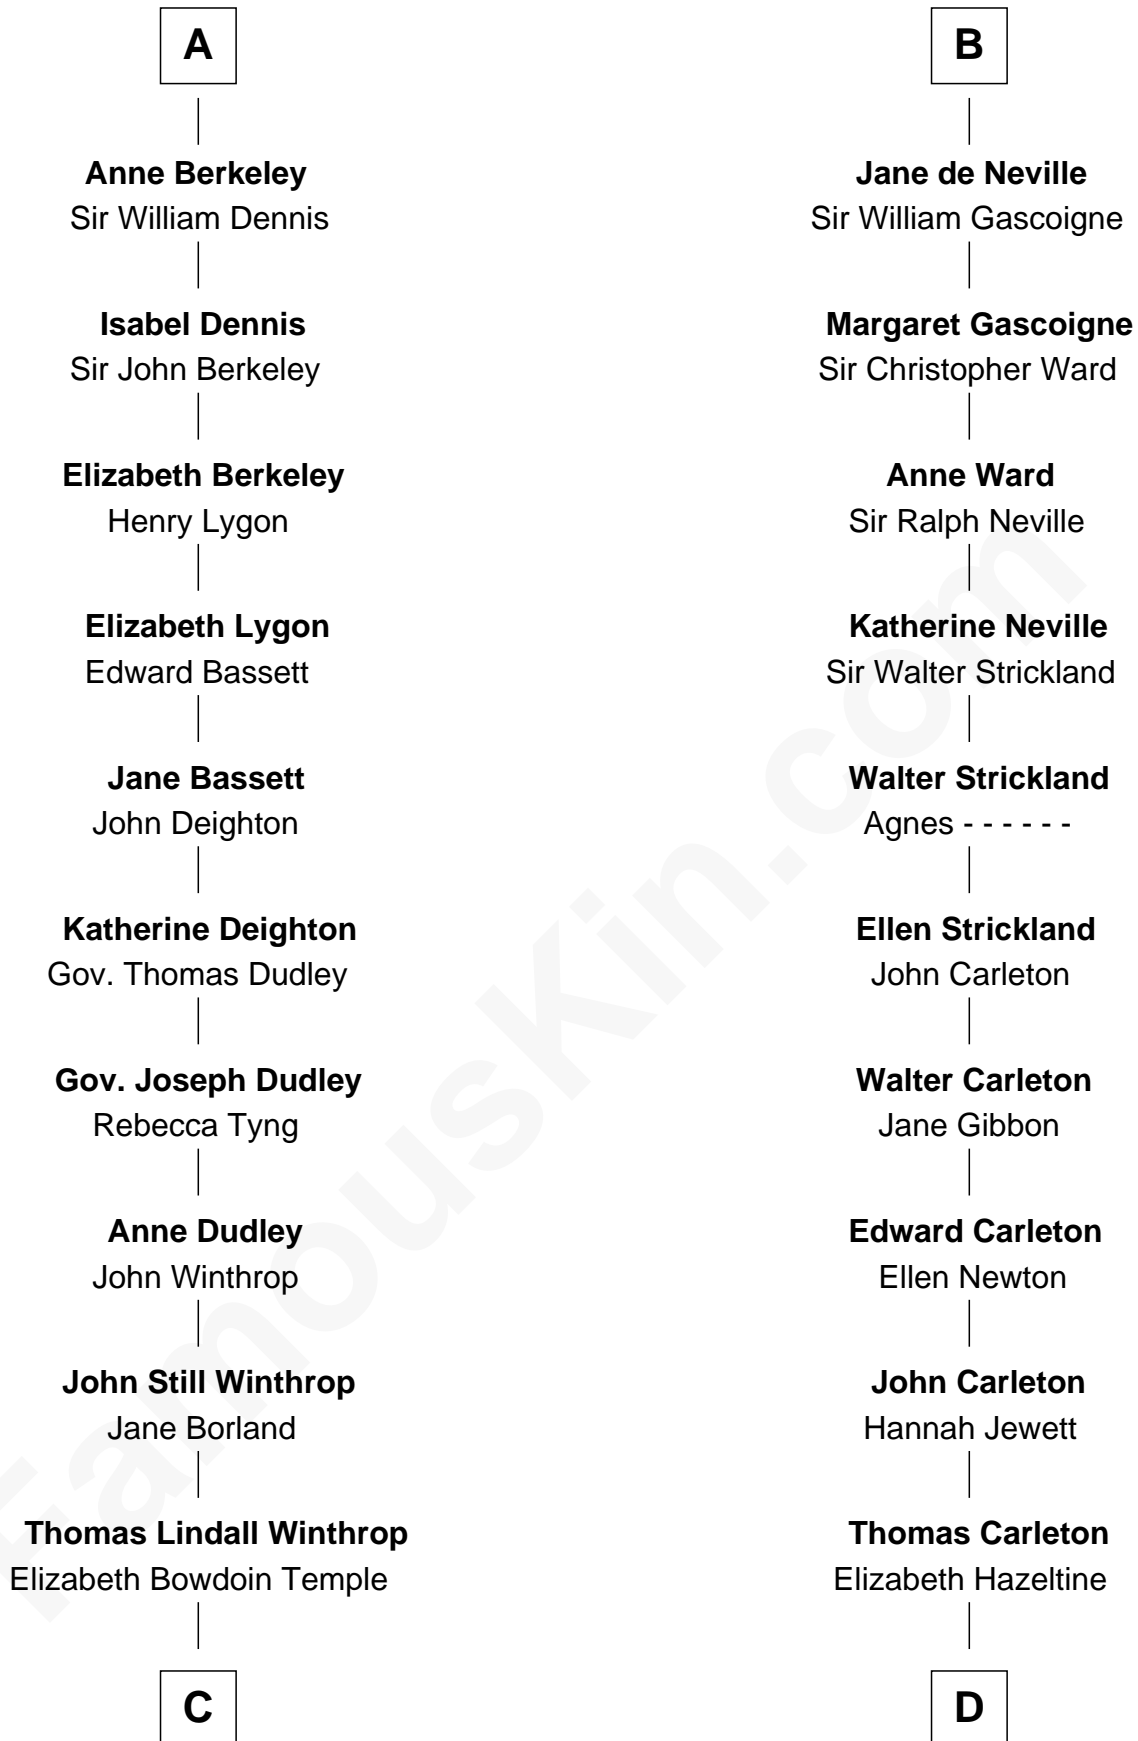

# FamousKin.com Relationship Chart of

**John Kerry**

*68th U.S. Secretary of State*

**21st cousin of**

**Charles A. Pillsbury**

*Co-Founder of C.A. Pillsbury Co.*

**Sir Humphrey de Bohun**

Eleanor de Braiose

**C**

**Robert Charles Winthrop**  
Elizabeth Cabot Blanchard

**Robert Charles Winthrop**  
Elizabeth Mason

**Margaret Tyndal Winthrop**  
James Grant Forbes

**Rosemary Isabel Forbes**  
Richard John Kerry

**John Kerry**  
*68th U.S. Secretary of State*

**D**

**John Carleton**  
Hannah Platts

**Moses Carleton**  
Margaret Sprake

**Henry Carleton**  
Polly Greeley

**Margaret Sprague Carleton**  
George Alfred Pillsbury