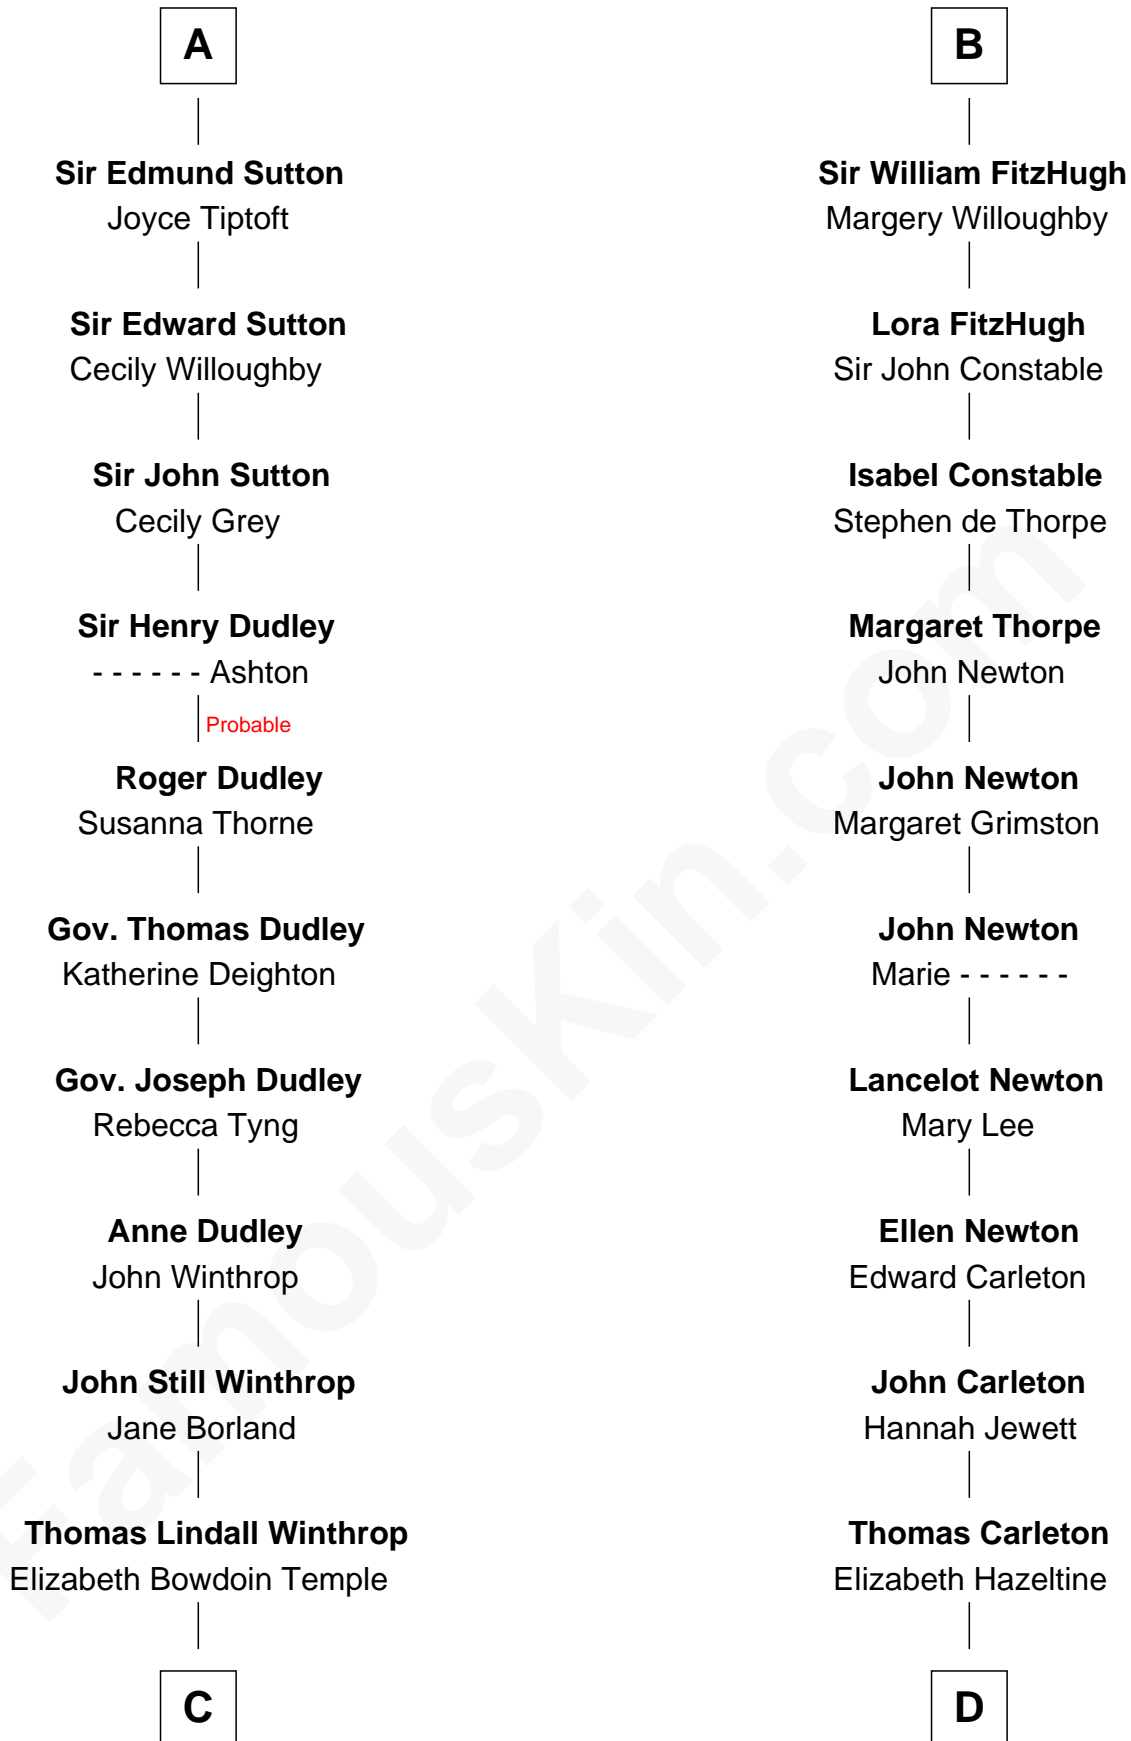

FamousKin.com Relationship Chart of

John Kerry

68th U.S. Secretary of State

21st cousin of

Charles A. Pillsbury

Co-Founder of C.A. Pillsbury Co.

----- De Warenne
John, King of England

C

Robert Charles Winthrop
Elizabeth Cabot Blanchard

Robert Charles Winthrop
Elizabeth Mason

Margaret Tyndal Winthrop
James Grant Forbes

Rosemary Isabel Forbes
Richard John Kerry

John Kerry
68th U.S. Secretary of State