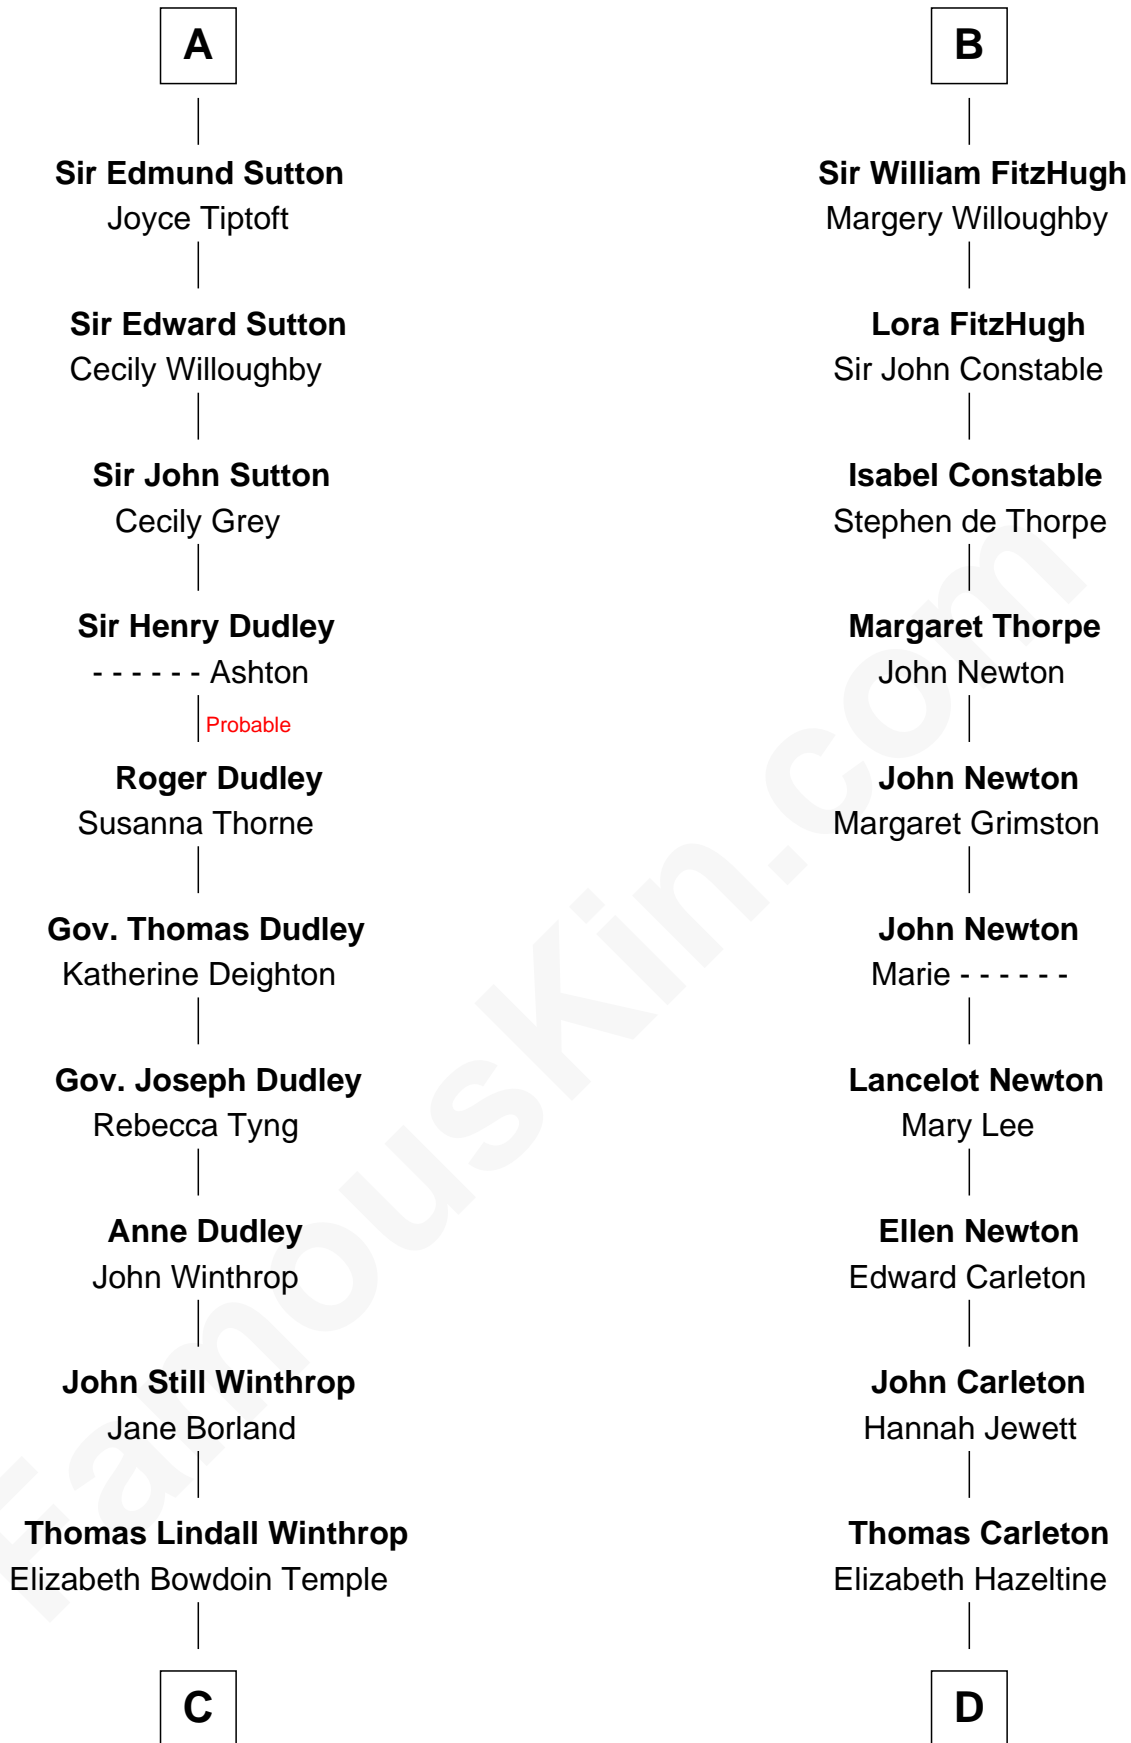

FamousKin.com Relationship Chart of

John Kerry

68th U.S. Secretary of State

21st cousin of

Charles A. Pillsbury

Co-Founder of C.A. Pillsbury Co.

Fulbert de Dover

C

Robert Charles Winthrop
Elizabeth Cabot Blanchard

Robert Charles Winthrop
Elizabeth Mason

Margaret Tyndal Winthrop
James Grant Forbes

Rosemary Isabel Forbes
Richard John Kerry

John Kerry
68th U.S. Secretary of State