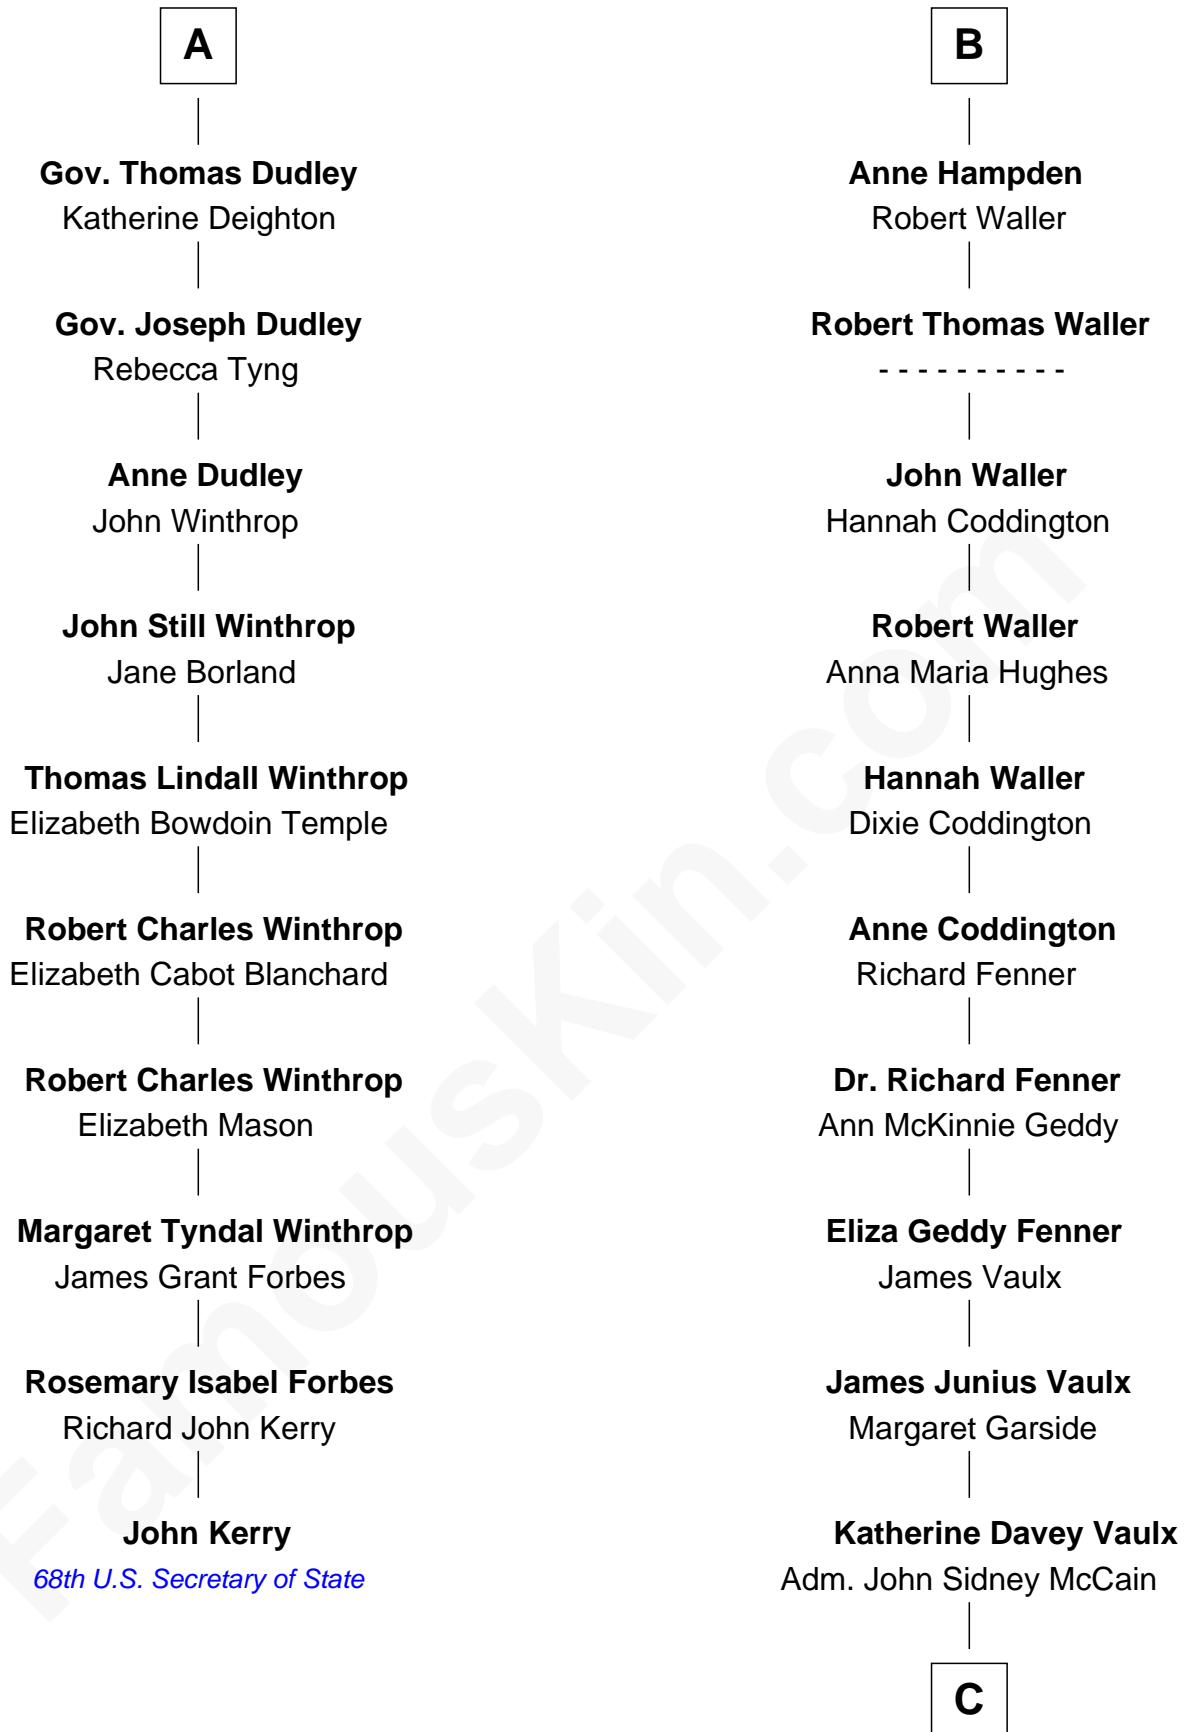

FamousKin.com Relationship Chart of

John Kerry

68th U.S. Secretary of State

16th cousin 2 times removed of

John McCain

U.S. Senator from Arizona

Sir Walter Blount

Sancha de Ayala

Sir Thomas Blount

Margaret de Gresley

Sanchia Blount

Edward Langford

Alice Langford

John Stradling

Anne Stradling

Sir John Danvers

Anne Danvers

Thomas Lovett

Elizabeth Lovett

Anthony Cave

Anne Cave

Griffith Hampden

B

C

Adm. **John Sidney McCain**

Roberta Wright

John McCain

U.S. Senator from Arizona

FamousKin.com