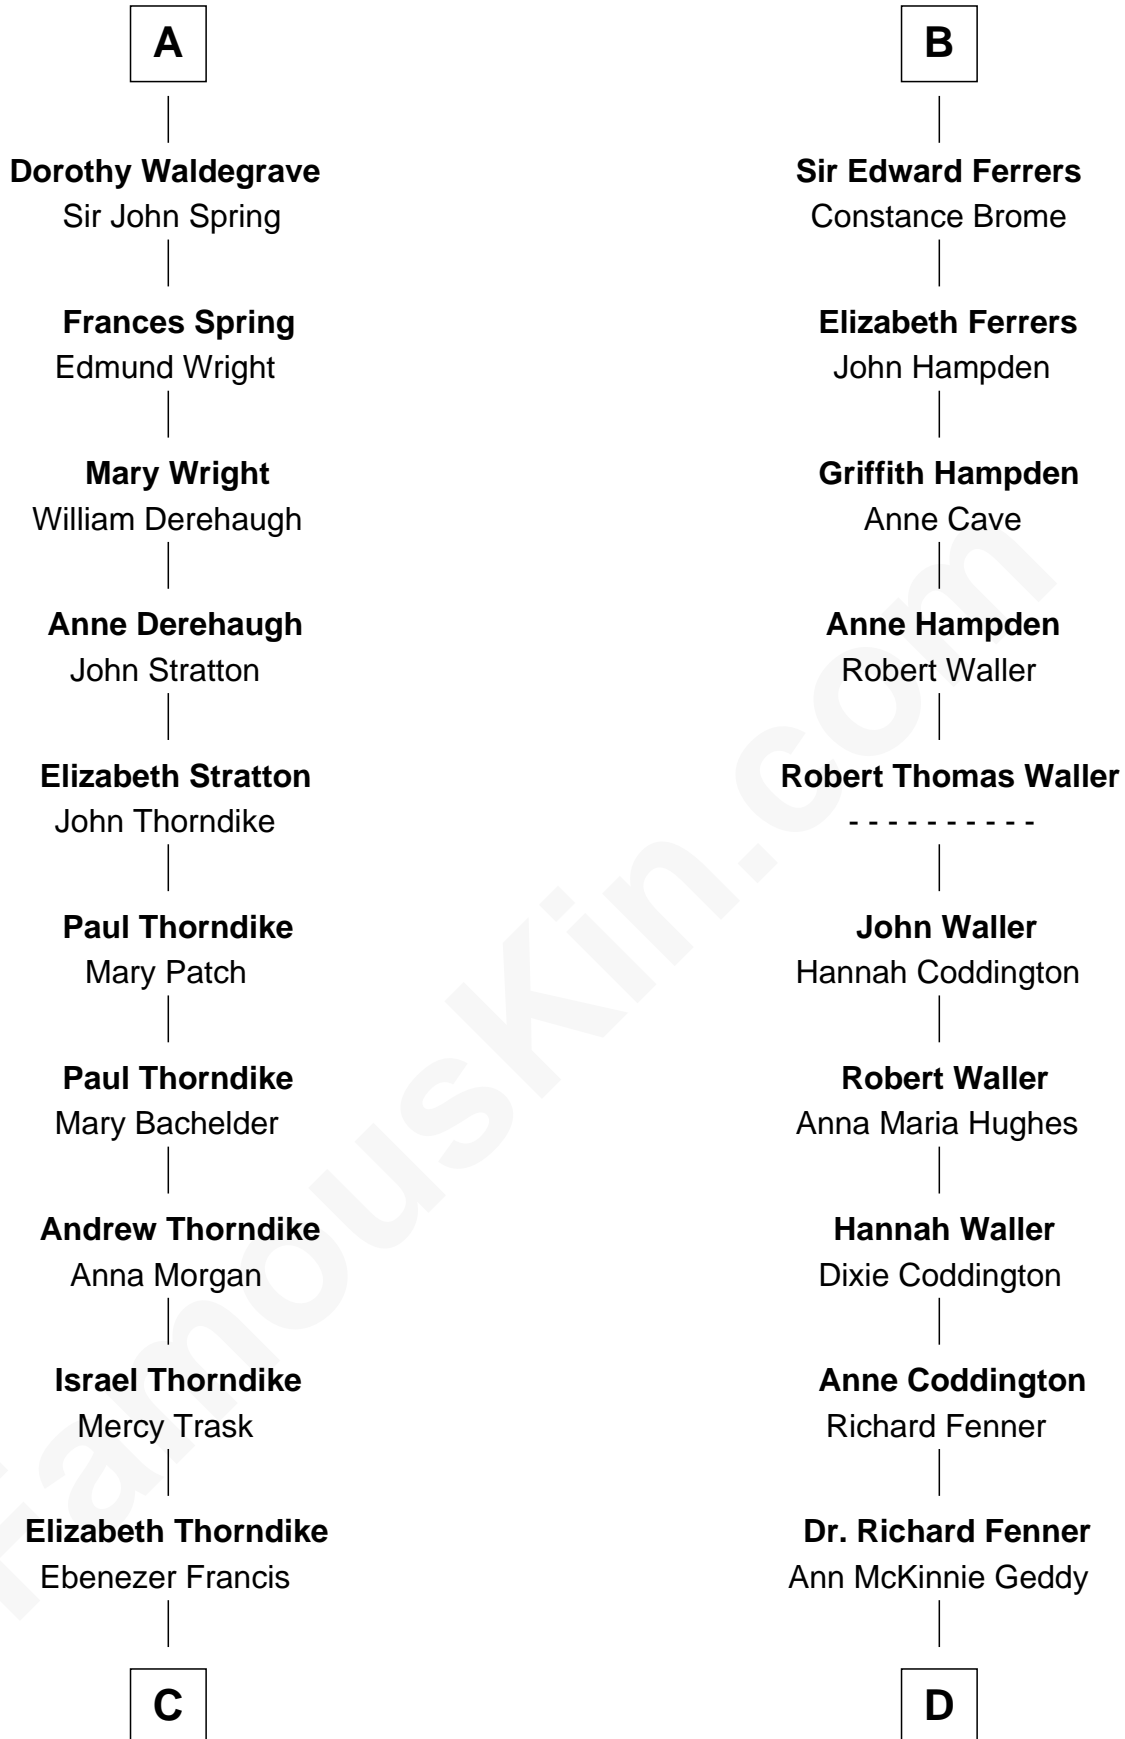

FamousKin.com Relationship Chart of

John Kerry

68th U.S. Secretary of State

21st cousin of

John McCain

U.S. Senator from Arizona

C

Sarah Ellen Francis
Robert Means Mason

Elizabeth Mason
Robert Charles Winthrop

Margaret Tyndal Winthrop
James Grant Forbes

Rosemary Isabel Forbes
Richard John Kerry

John Kerry
68th U.S. Secretary of State

D

Eliza Geddy Fenner
James Vaulx

James Junius Vaulx
Margaret Garside

Katherine Davey Vaulx
Adm. John Sidney McCain

Adm. John Sidney McCain
Roberta Wright

John McCain
U.S. Senator from Arizona

FamousKin.com