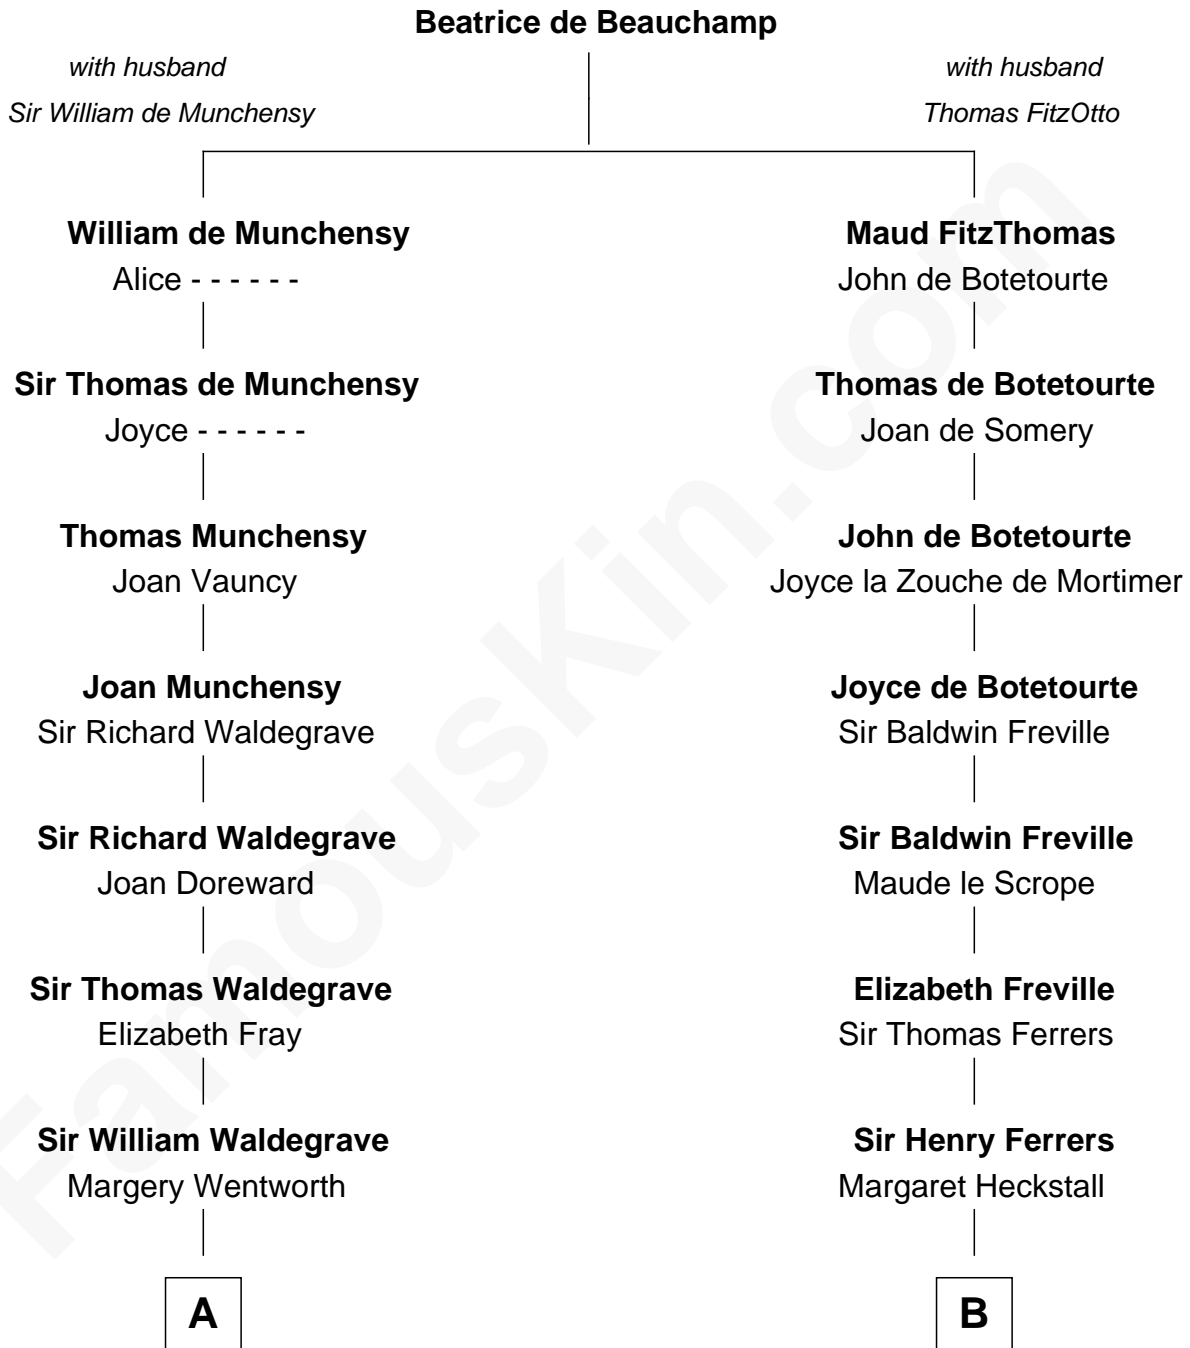

FamousKin.com Relationship Chart of

John Kerry

68th U.S. Secretary of State

21st cousin of

John McCain

U.S. Senator from Arizona

C

Sarah Ellen Francis
Robert Means Mason

Elizabeth Mason
Robert Charles Winthrop

Margaret Tyndal Winthrop
James Grant Forbes

Rosemary Isabel Forbes
Richard John Kerry

John Kerry
68th U.S. Secretary of State

D

Eliza Geddy Fenner
James Vaulx

James Junius Vaulx
Margaret Garside

Katherine Davey Vaulx
Adm. John Sidney McCain

Adm. John Sidney McCain
Roberta Wright

John McCain
U.S. Senator from Arizona

FamousKin.com