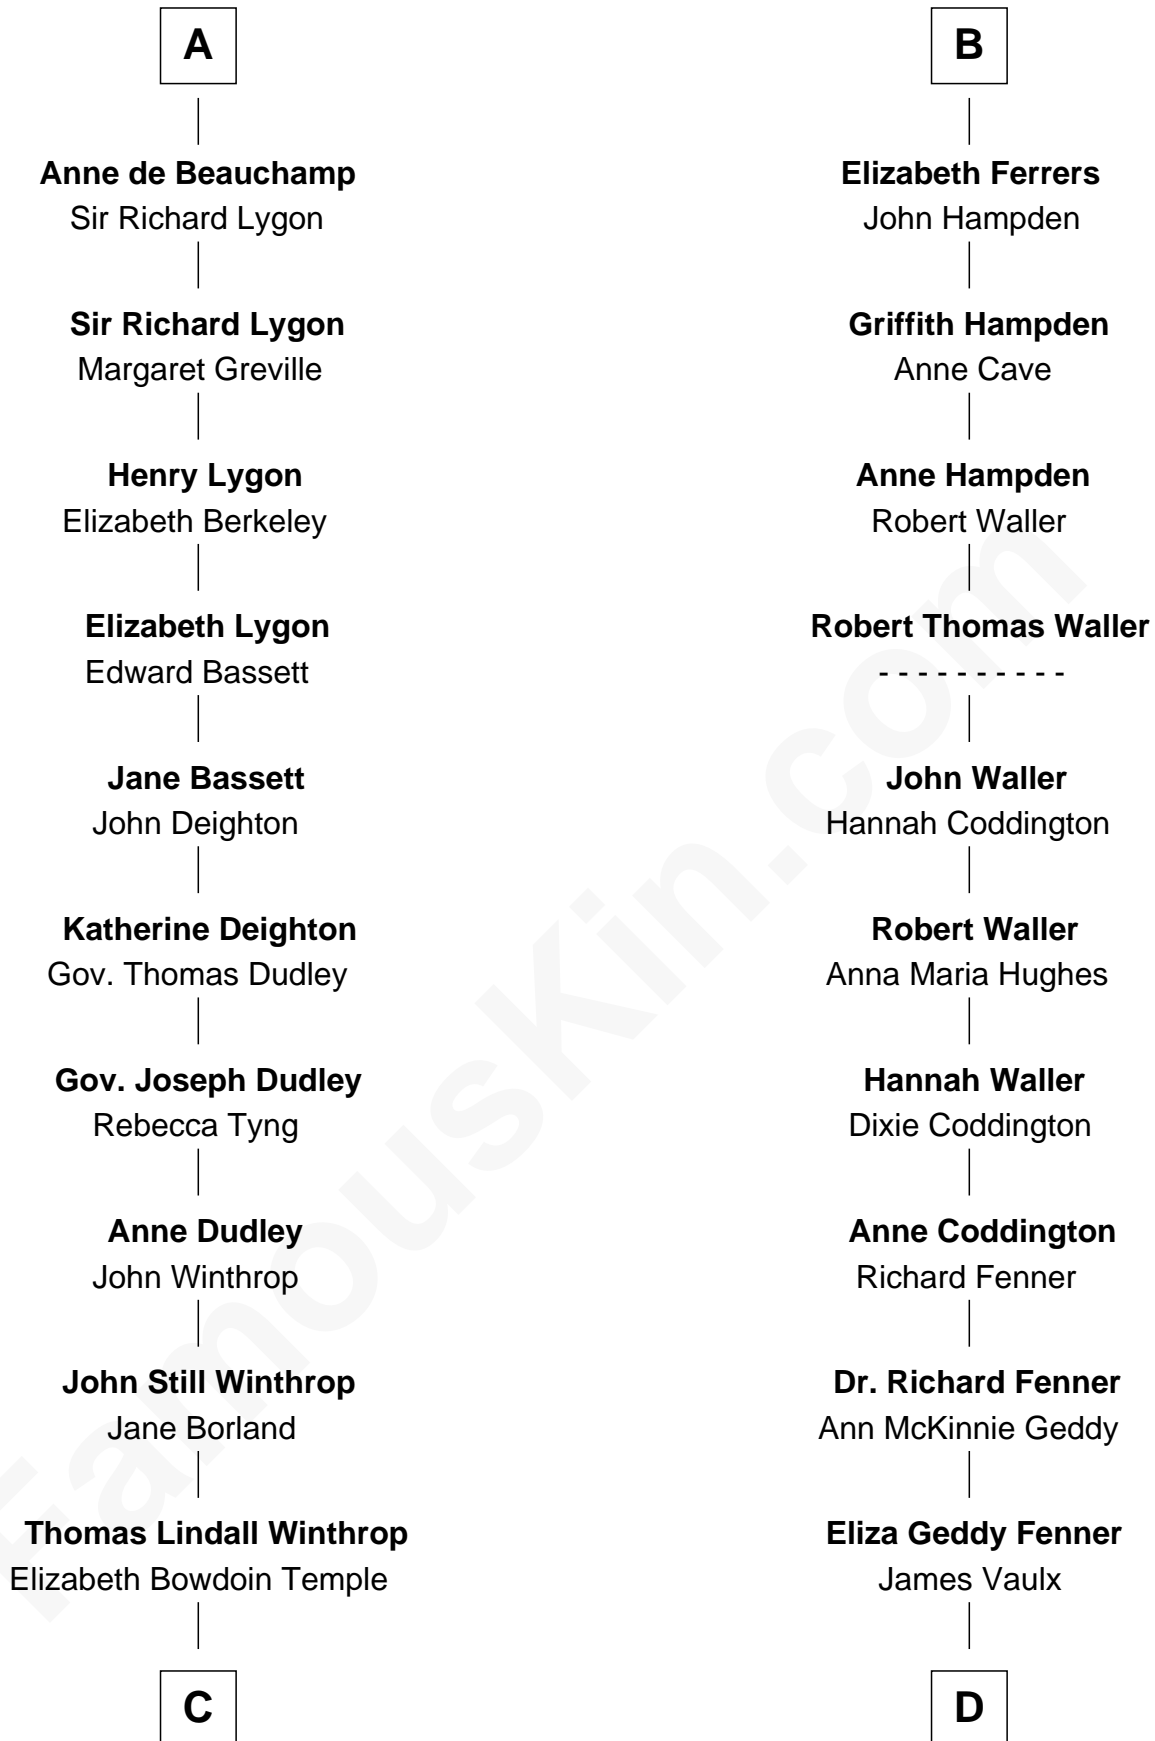

# FamousKin.com Relationship Chart of

**John Kerry**

*68th U.S. Secretary of State*

20th cousin 1 time removed of

**John McCain**

*U.S. Senator from Arizona*

**John de Botetourte**

Maud FitzThomas

**Sir Humphrey Stafford**  
Eleanor Aylesbury

**Elizabeth Stafford**  
Sir Richard de Beauchamp

**A**

**Thomas de Botetourte**  
Joan de Somery

**John de Botetourte**  
Joyce la Zouche de Mortimer

**Joyce de Botetourte**  
Sir Baldwin Freville

**Sir Baldwin Freville**  
Maude le Scrope

**Elizabeth Freville**  
Sir Thomas Ferrers

**Sir Henry Ferrers**  
Margaret Heckstall

**Sir Edward Ferrers**  
Constance Brome

**B**

**C**

**Robert Charles Winthrop**  
Elizabeth Cabot Blanchard

**Robert Charles Winthrop**  
Elizabeth Mason

**Margaret Tyndal Winthrop**  
James Grant Forbes

**Rosemary Isabel Forbes**  
Richard John Kerry

**John Kerry**  
*68th U.S. Secretary of State*

**D**

**James Junius Vaulx**  
Margaret Garside