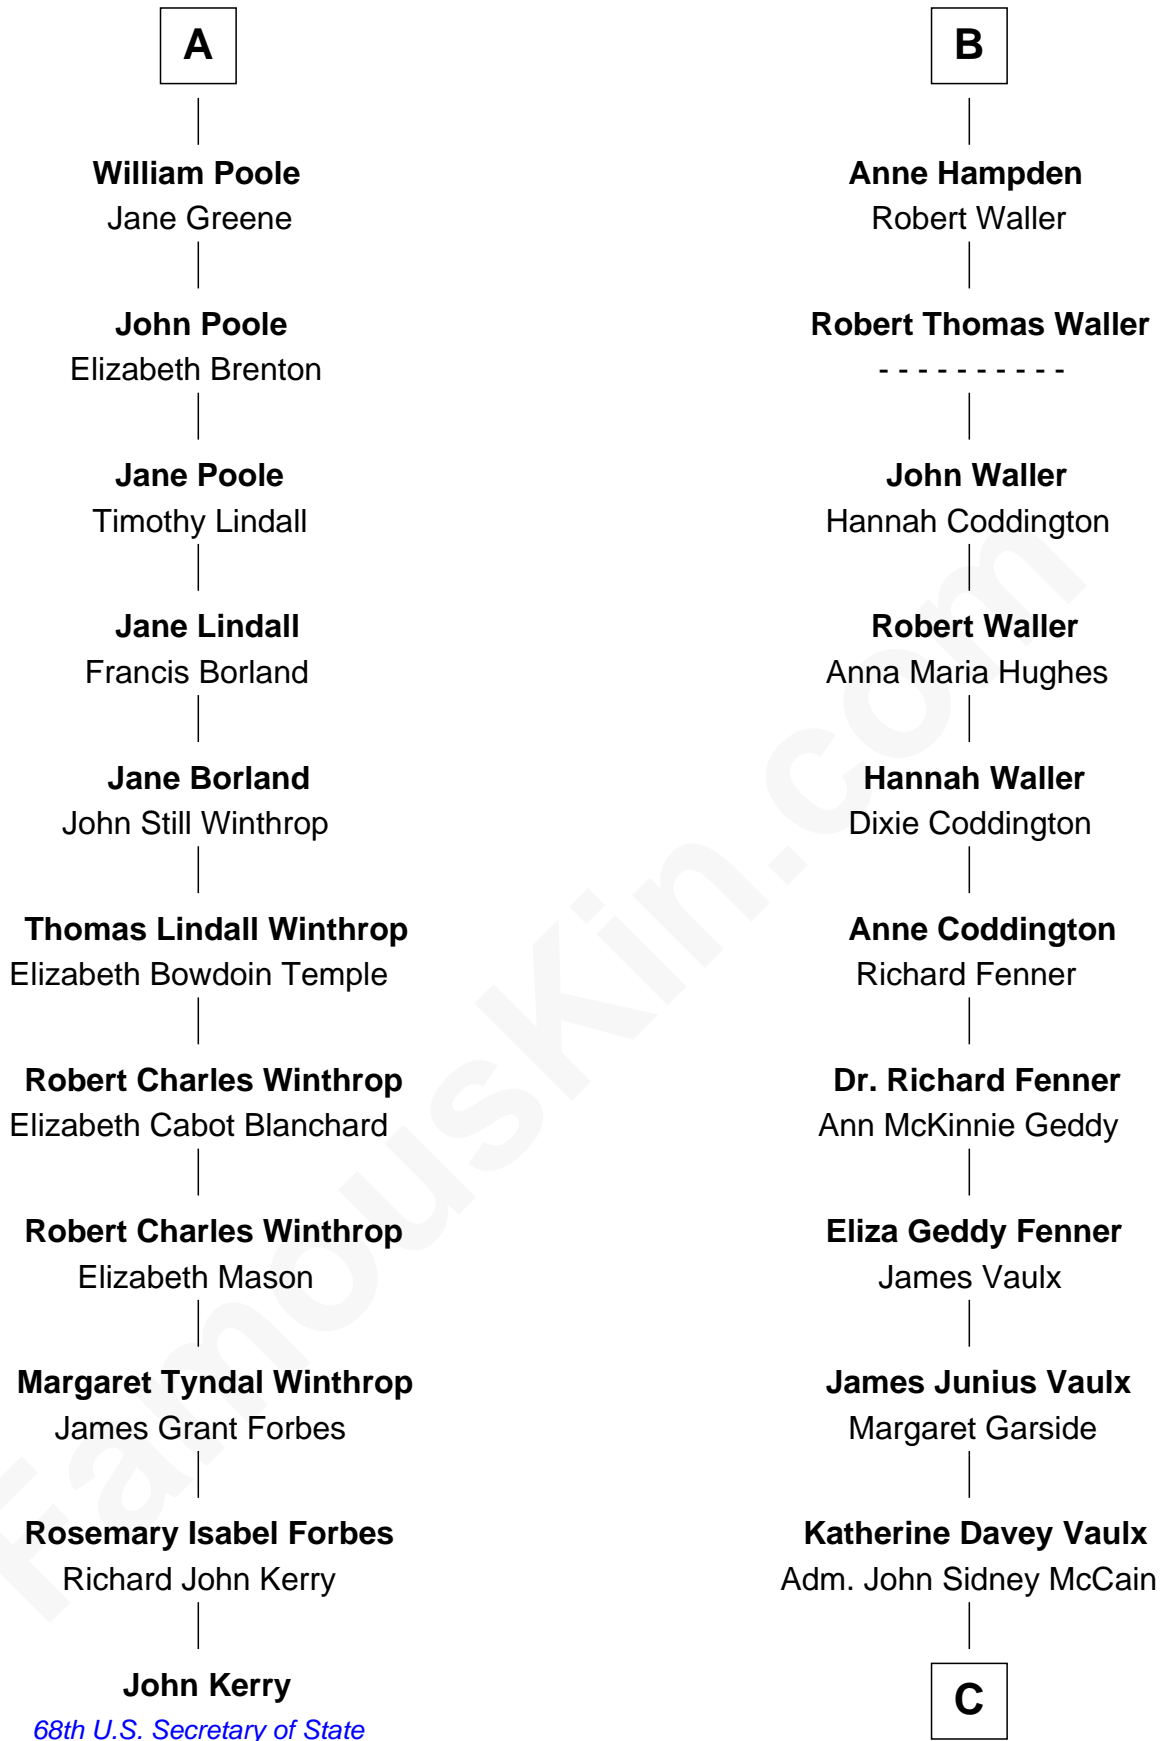

FamousKin.com Relationship Chart of

John Kerry

68th U.S. Secretary of State

17th cousin 1 time removed of

John McCain

U.S. Senator from Arizona

Sir William Stradling

Isabel St. Barbe

Jane Stradling

Alexander Popham

Katherin Popham

Sir William Pole

Sir William Pole

Mary Periham

A

Sir John Stradling

Joan Dauntsey

Edmund Stradling

Elizabeth Arundell

John Stradling

Alice Langford

Anne Stradling

Sir John Danvers

Anne Danvers

Thomas Lovett

Elizabeth Lovett

Anthony Cave

Anne Cave

Griffith Hampden

B

C

Adm. **John Sidney McCain**