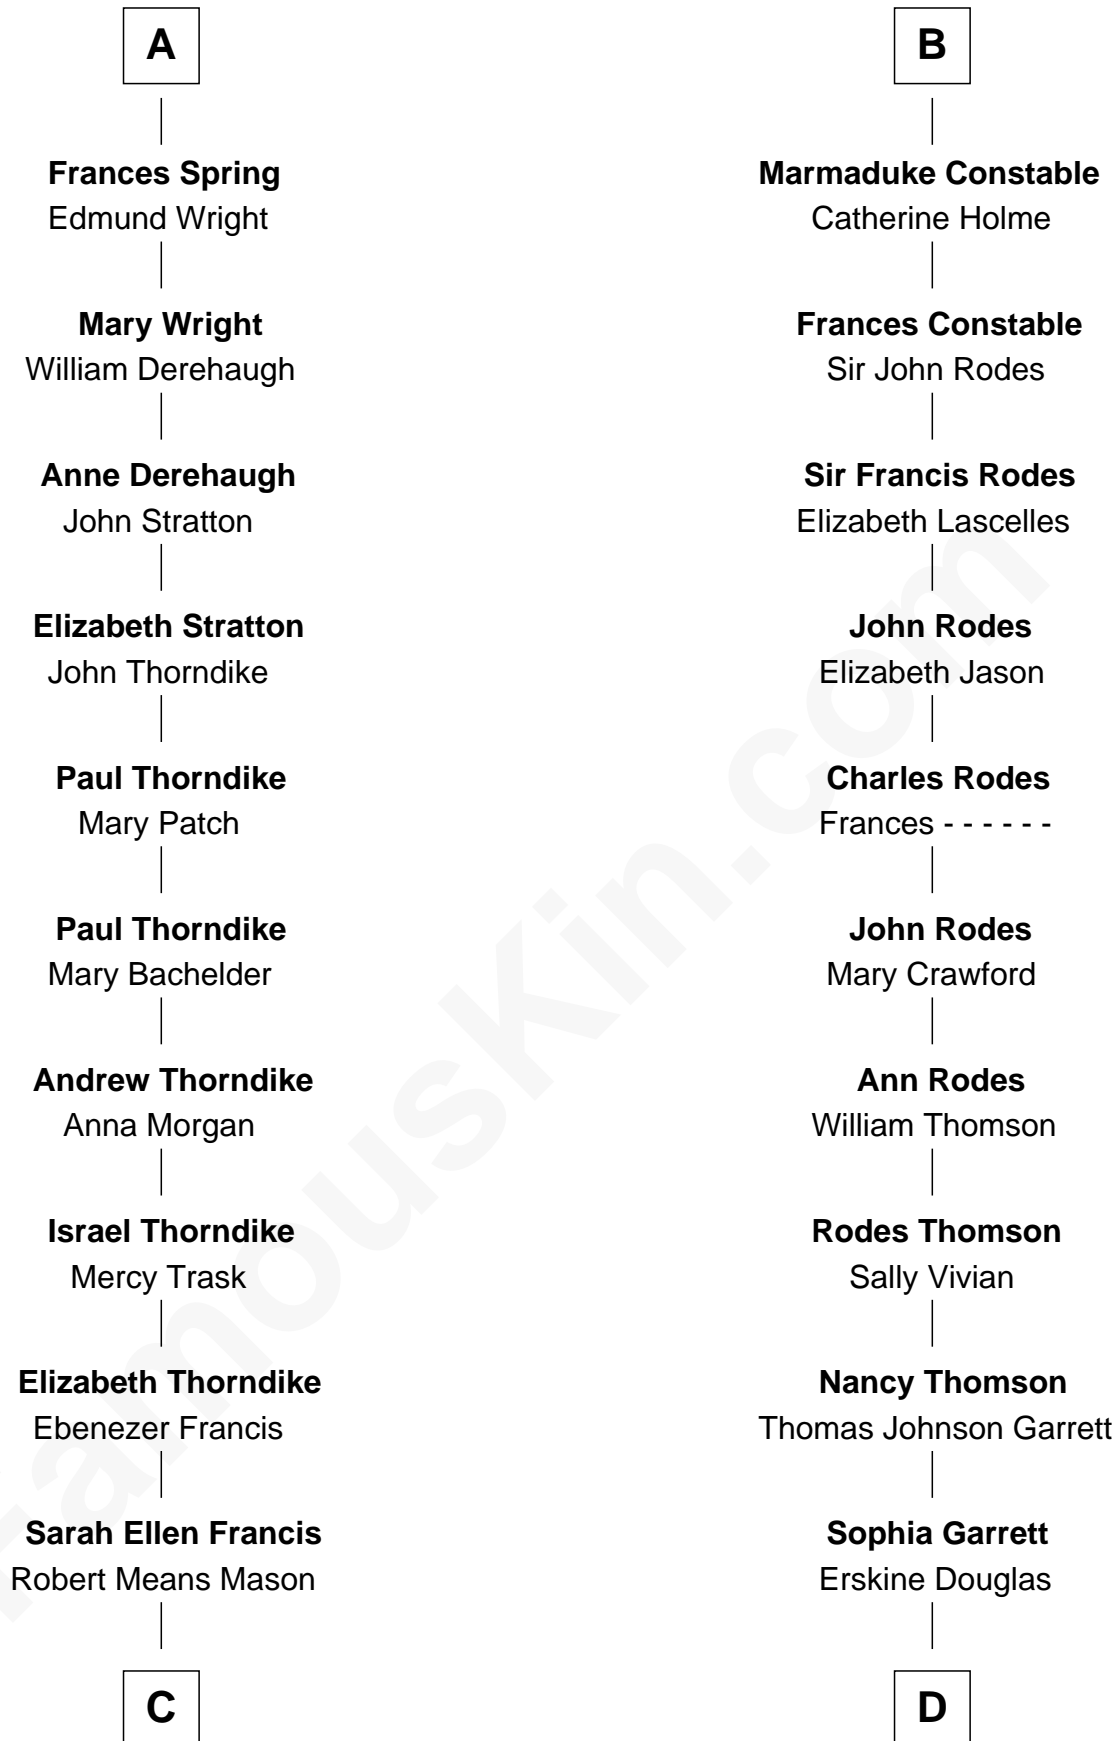

Milicent la Zouche

Sir William Deincourt

Margaret Deincourt

Sir Robert de Tibetot

Elizabeth de Tibetot

Sir Philip le Despencer

Margery Despencer

Sir Roger Wentworth

Sir William Deincourt

Margaret Deincourt

Sir Robert de Tibetot

Elizabeth de Tibetot

Sir Philip le Despencer

Margery Despencer

Sir Roger Wentworth

Agnes Wentworth

Sir Robert Constable

Sir William Constable

Joan Fullthorpe

Marmaduke Constable

Elizabeth Stokes

B

C

Elizabeth Mason
Robert Charles Winthrop

Margaret Tyndal Winthrop
James Grant Forbes

Rosemary Isabel Forbes
Richard John Kerry

John Kerry
68th U.S. Secretary of State

D

Emma Jane Douglas
Col. George Taliaferro Shackelford

Lena Priscilla Shackelford
Edouard Gregory Hesselberg