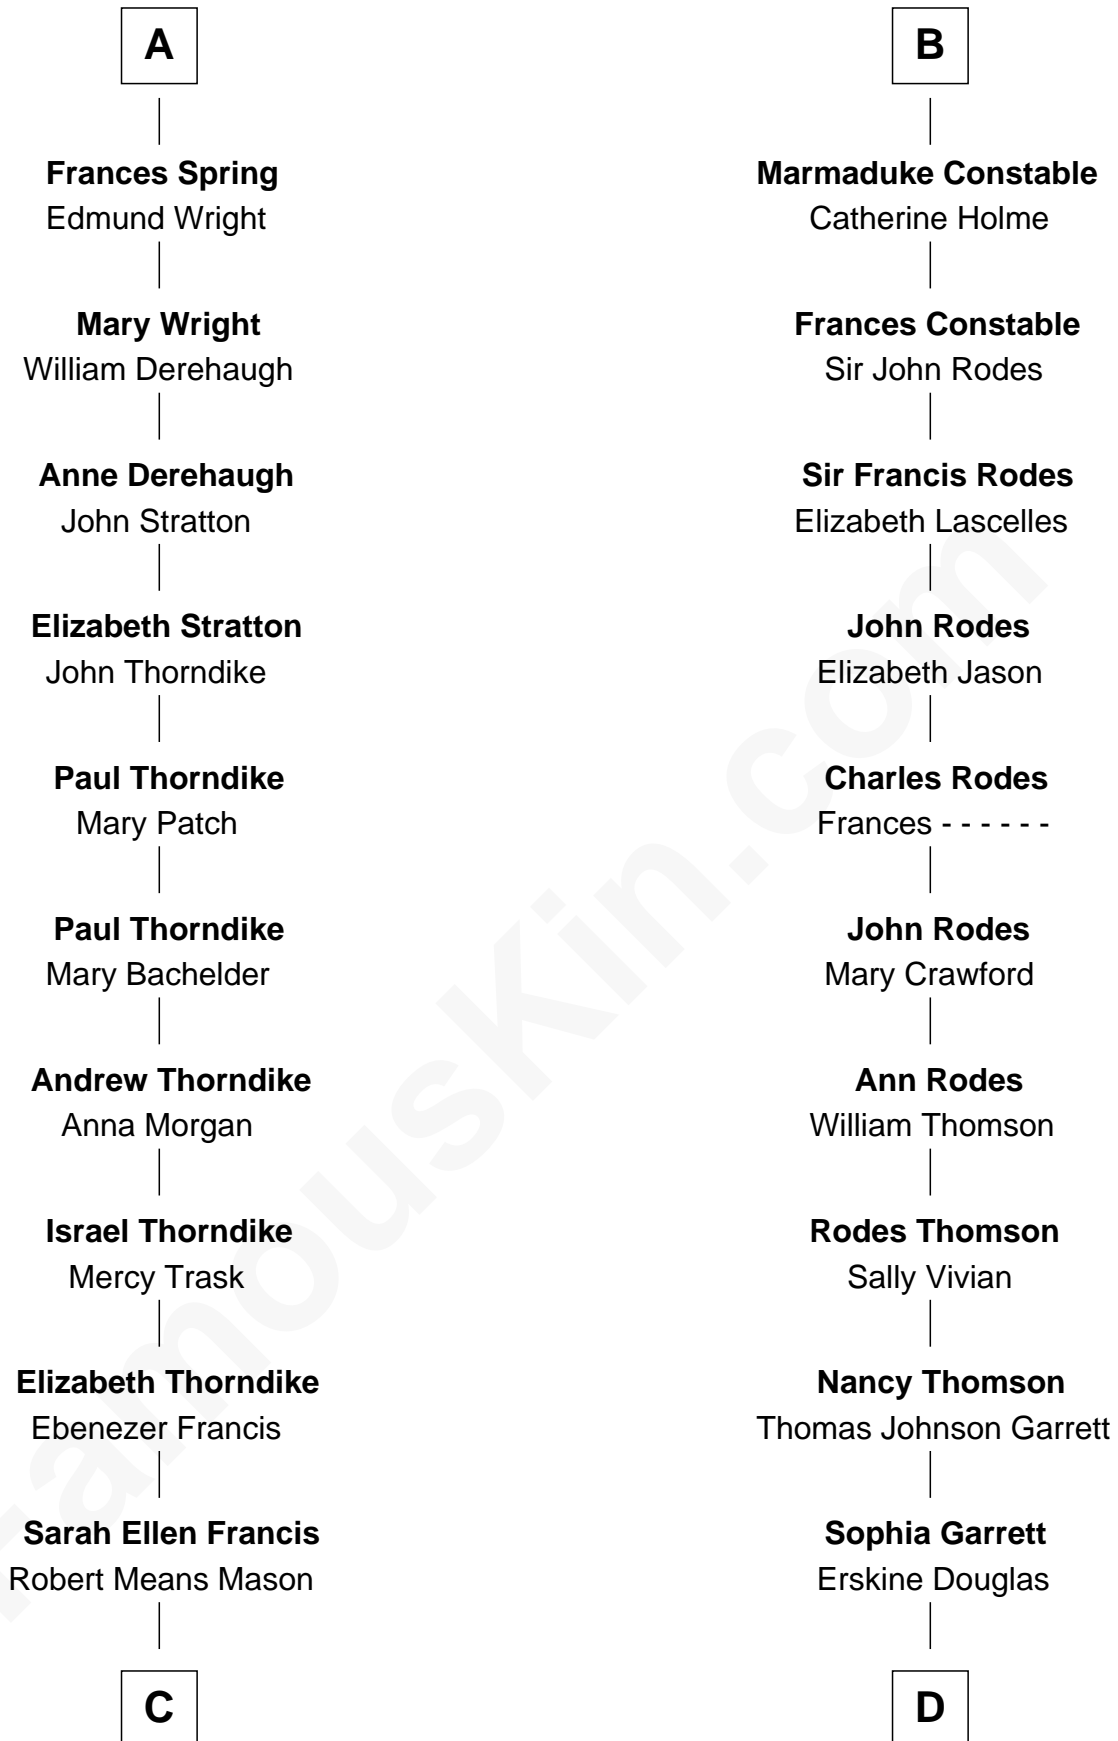

FamousKin.com Relationship Chart of

John Kerry

68th U.S. Secretary of State

20th cousin 1 time removed of

Illeana Douglas

TV and Movie Actress

John Deincourt

C

Elizabeth Mason
Robert Charles Winthrop

Margaret Tyndal Winthrop
James Grant Forbes

Rosemary Isabel Forbes
Richard John Kerry

John Kerry
68th U.S. Secretary of State

D

Emma Jane Douglas
Col. George Taliaferro Shackelford