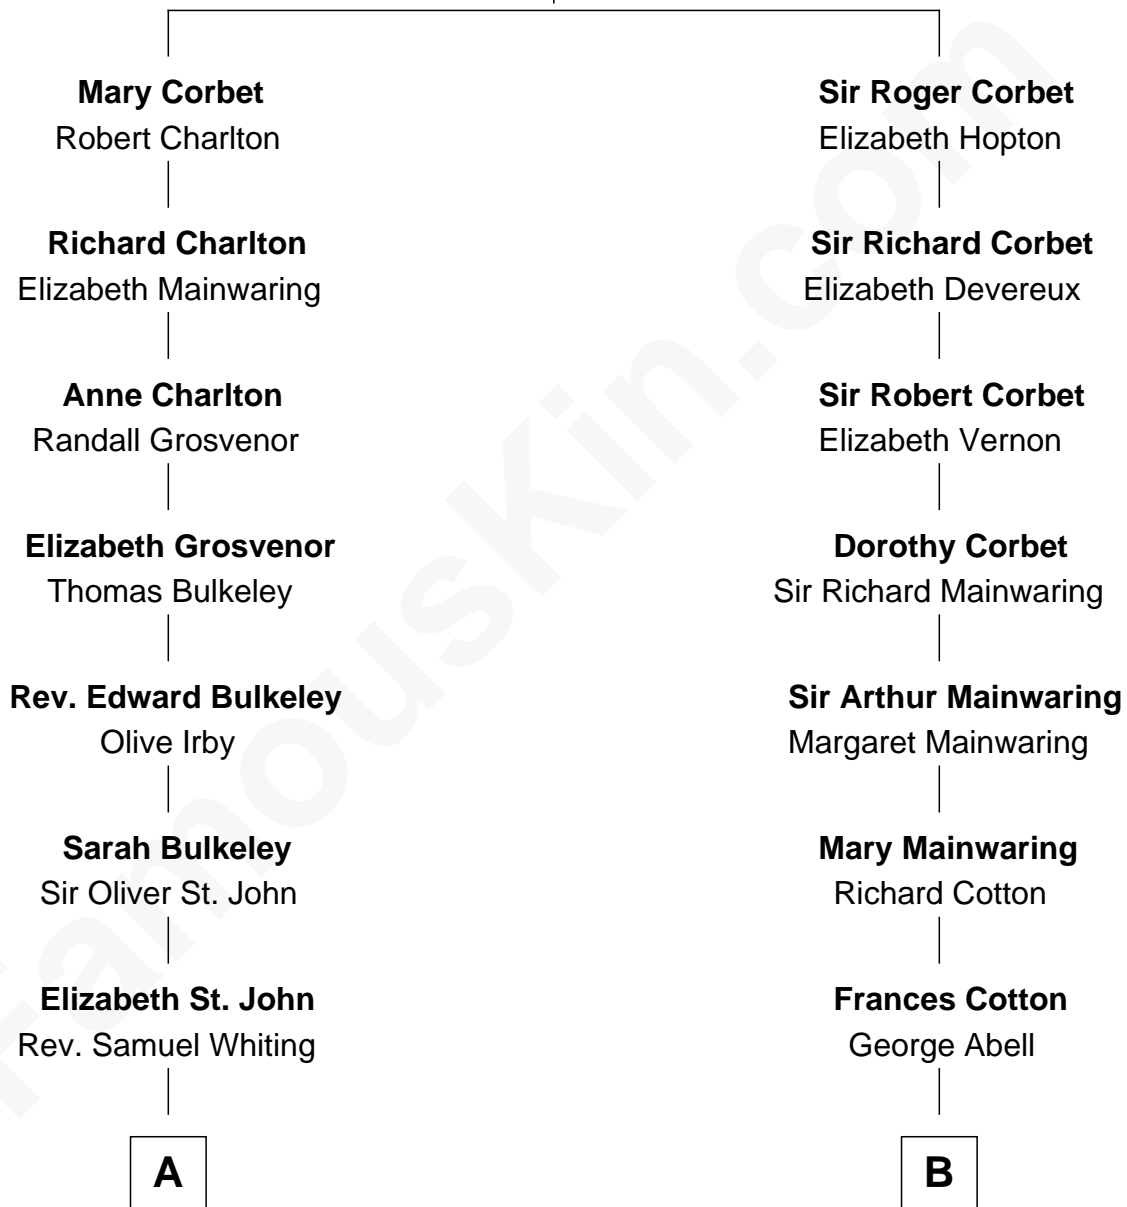

FamousKin.com Relationship Chart of

John Kerry

68th U.S. Secretary of State

16th cousin 1 time removed of

Illeana Douglas

TV and Movie Actress

Sir Robert Corbet

Margaret - - - - -

Illeana Douglas photo by [Lan Bui](#) (CC BY-SA 2.0)