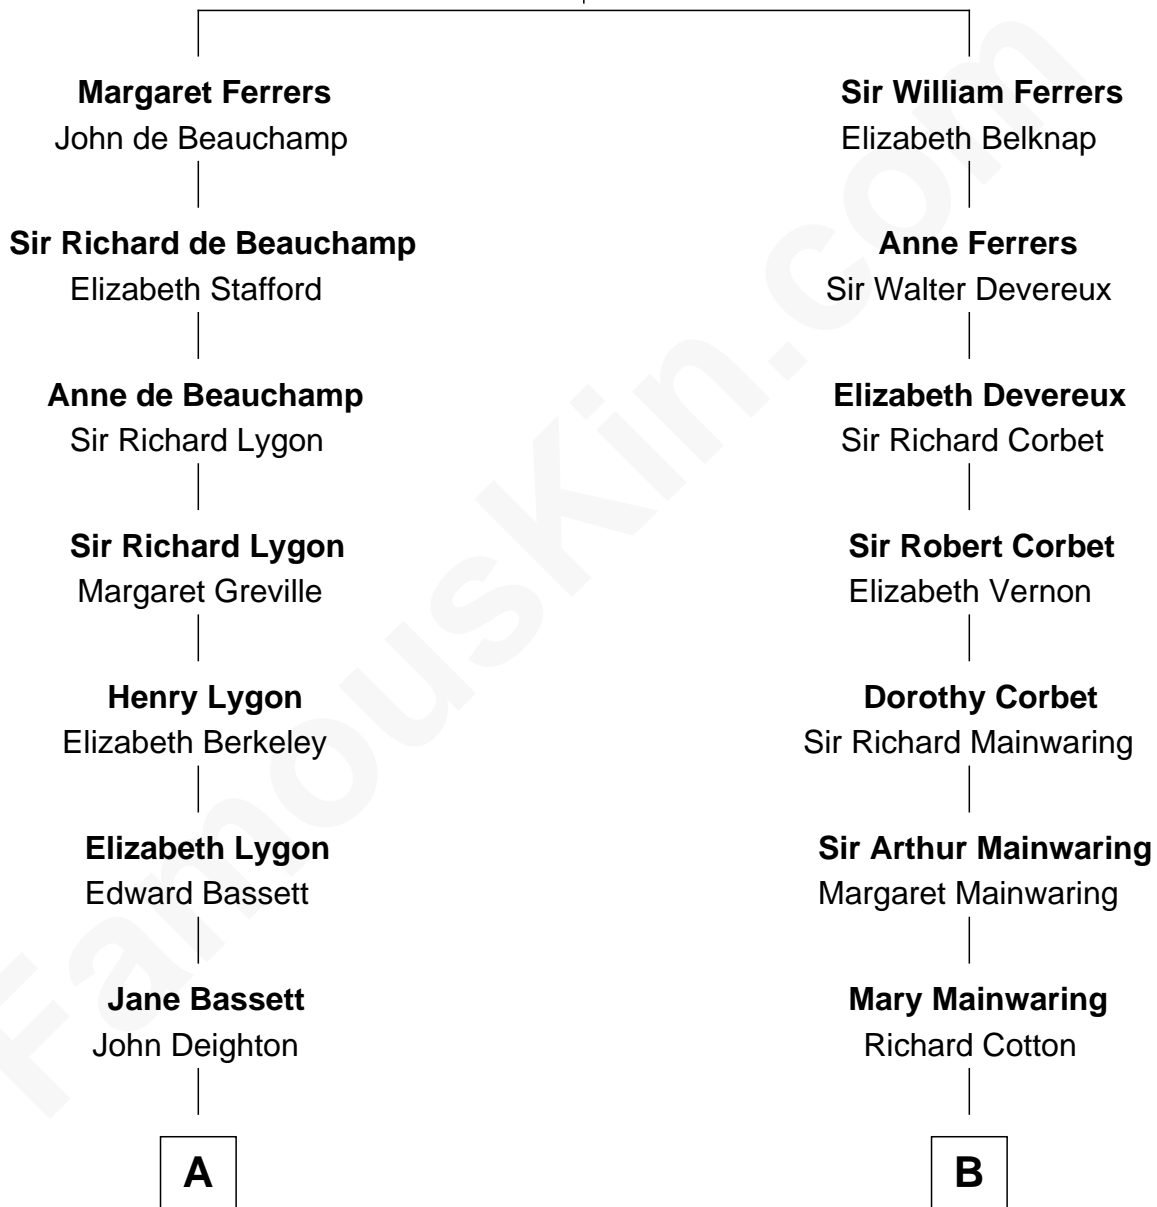

FamousKin.com Relationship Chart of

John Kerry

68th U.S. Secretary of State

16th cousin 2 times removed of

Illeana Douglas

TV and Movie Actress

Sir Edmund Ferrers

Ellen Roche

C

Gregory Hesselberg

Joan Georgescu

Illeana Douglas

TV and Movie Actress

FamousKin.com