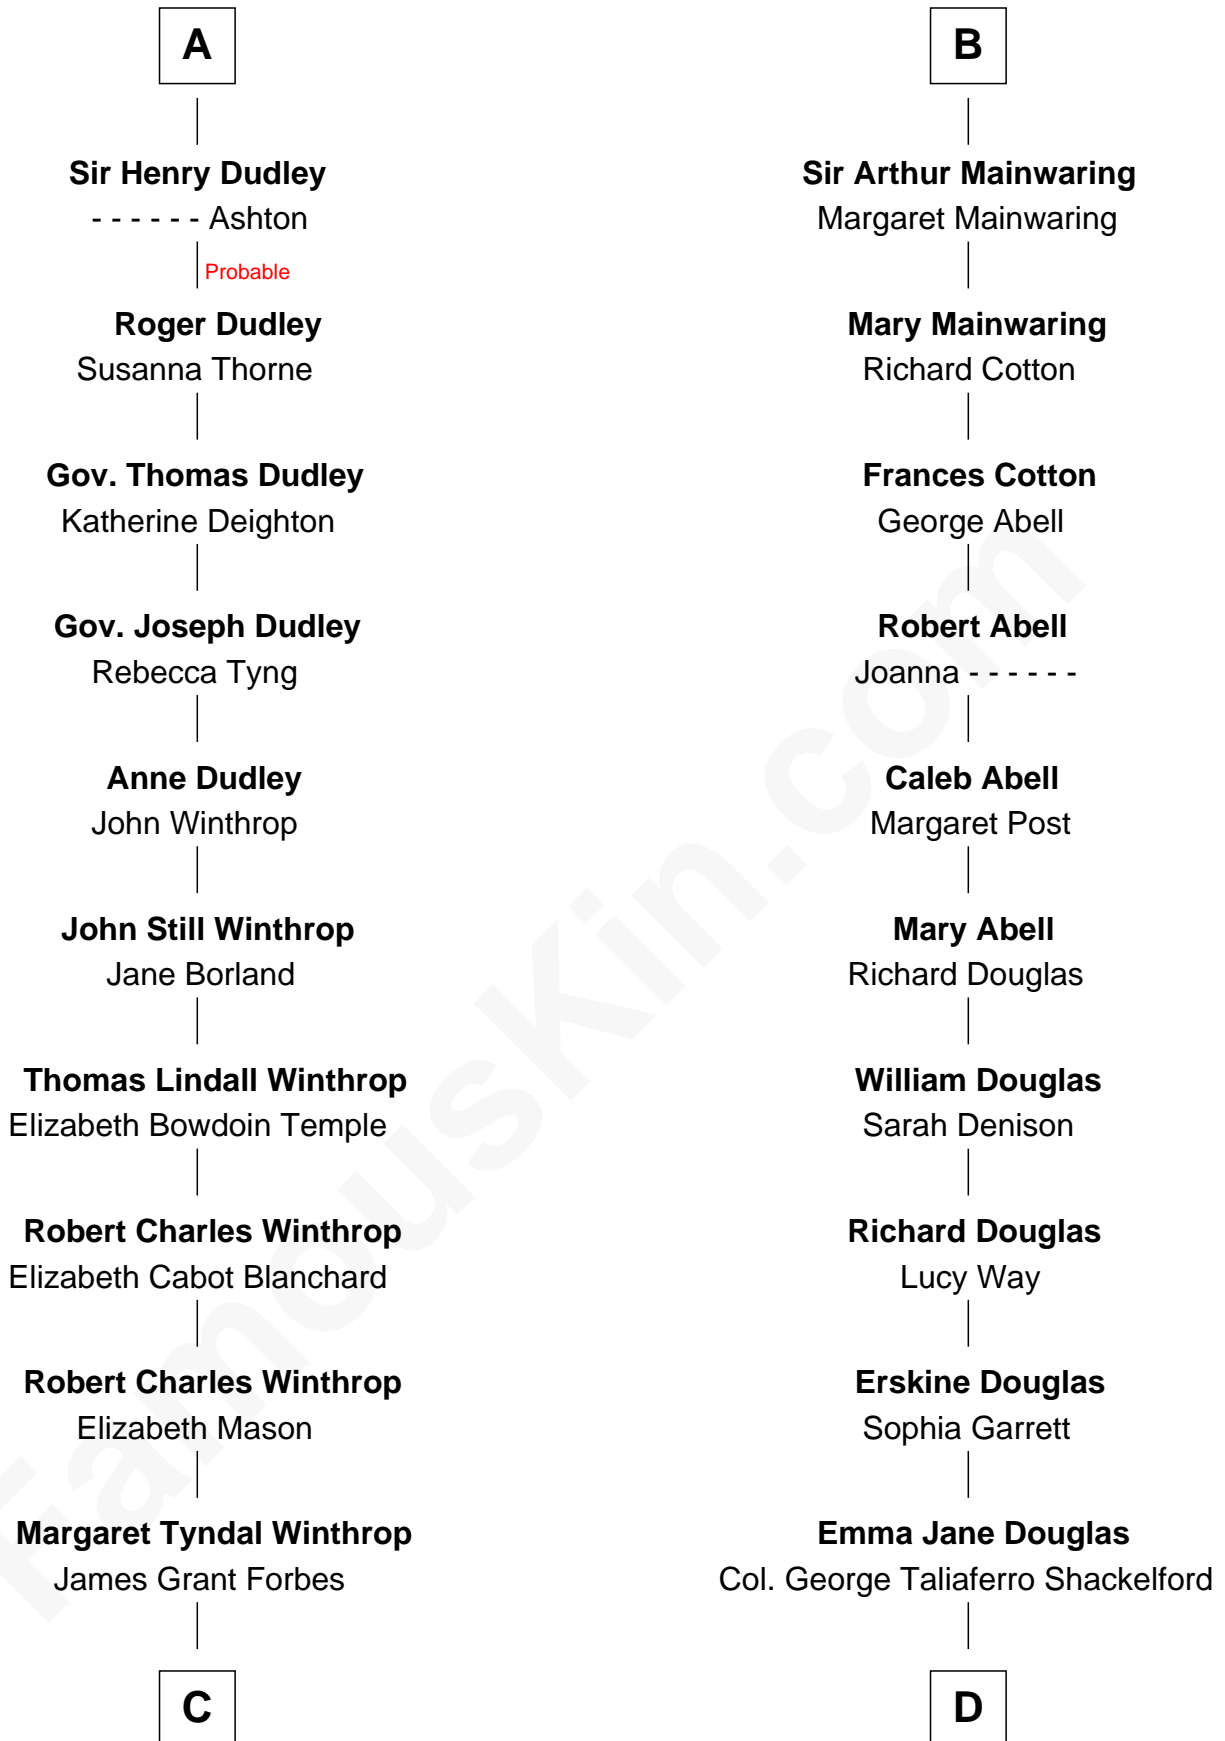

FamousKin.com Relationship Chart of

John Kerry

68th U.S. Secretary of State

18th cousin 2 times removed of

Illeana Douglas

TV and Movie Actress

Sir William de Ros
Margery de Badlesmere

Thomas de Ros
Beatrice de Stafford

Margaret de Ros
Sir Reynold Grey

Margaret Grey
Sir William Bonville

William Bonville
Elizabeth Harington

William Bonville
Katherine Neville

Cecily Bonville
Thomas Grey

Cecily Grey
Sir John Sutton

A

Maud de Roos
John de Welles

Anne de Welles
James Butler

James Butler
Joan Beauchamp

Elizabeth Butler
John Talbot

Ann Talbot
Sir Henry Vernon

Elizabeth Vernon
Sir Robert Corbet

Dorothy Corbet
Sir Richard Mainwaring

B

C

Rosemary Isabel Forbes

Richard John Kerry

John Kerry

68th U.S. Secretary of State

D

Lena Priscilla Shackelford

Edouard Gregory Hesselberg

Melvyn Edouard Hesselberg