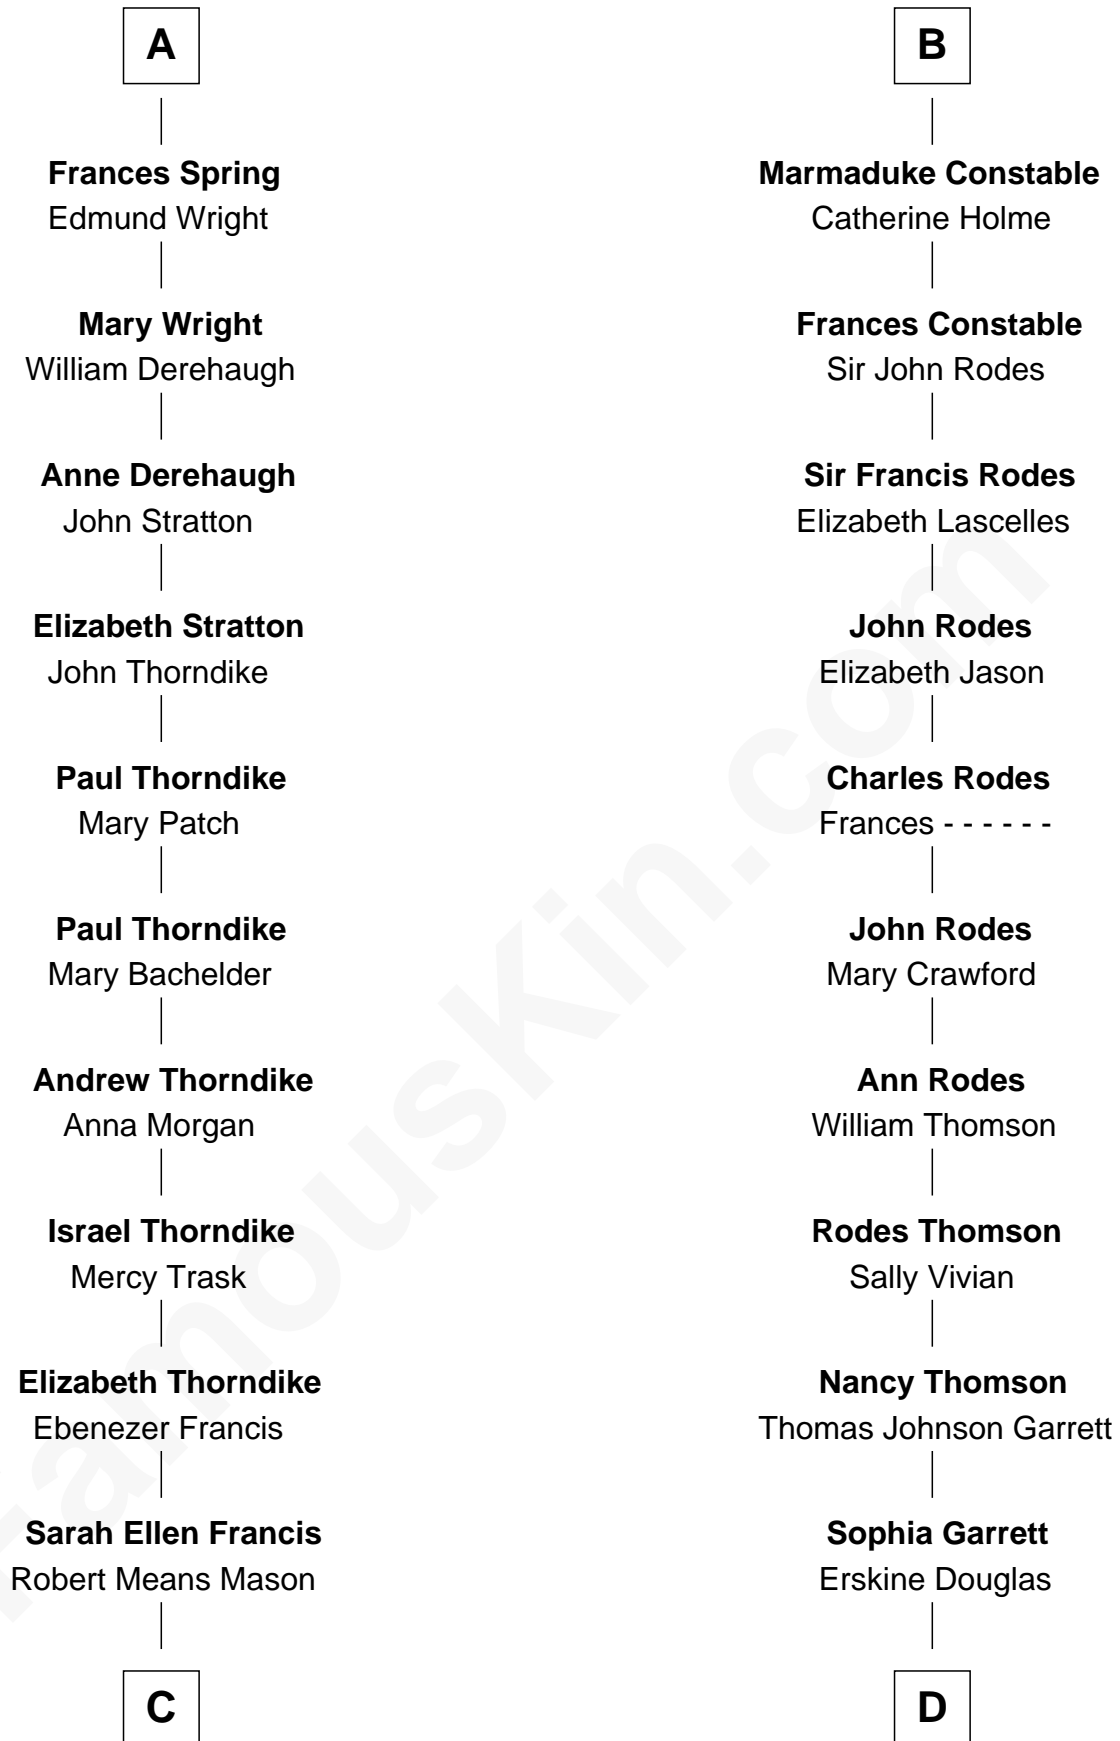

FamousKin.com Relationship Chart of

John Kerry

68th U.S. Secretary of State

20th cousin 1 time removed of

Illeana Douglas

TV and Movie Actress

Pain de Tibetot

Agnes de Ros

Sir John de Tibetot
Margaret de Badlesmere

Sir Robert de Tibetot
Margaret Deincourt

Elizabeth de Tibetot
Sir Philip le Despencer

Margery Despencer
Sir Roger Wentworth

Henry Wentworth
Elizabeth Howard

Margery Wentworth
Sir William Waldegrave

Dorothy Waldegrave
Sir John Spring

A

Sir John de Tibetot
Margaret de Badlesmere

Sir Robert de Tibetot
Margaret Deincourt

Elizabeth de Tibetot
Sir Philip le Despencer

Margery Despencer
Sir Roger Wentworth

Agnes Wentworth
Sir Robert Constable

Sir William Constable
Joan Fullthorpe

Marmaduke Constable
Elizabeth Stokes

B

C

Elizabeth Mason
Robert Charles Winthrop

Margaret Tyndal Winthrop
James Grant Forbes

Rosemary Isabel Forbes
Richard John Kerry

John Kerry
68th U.S. Secretary of State