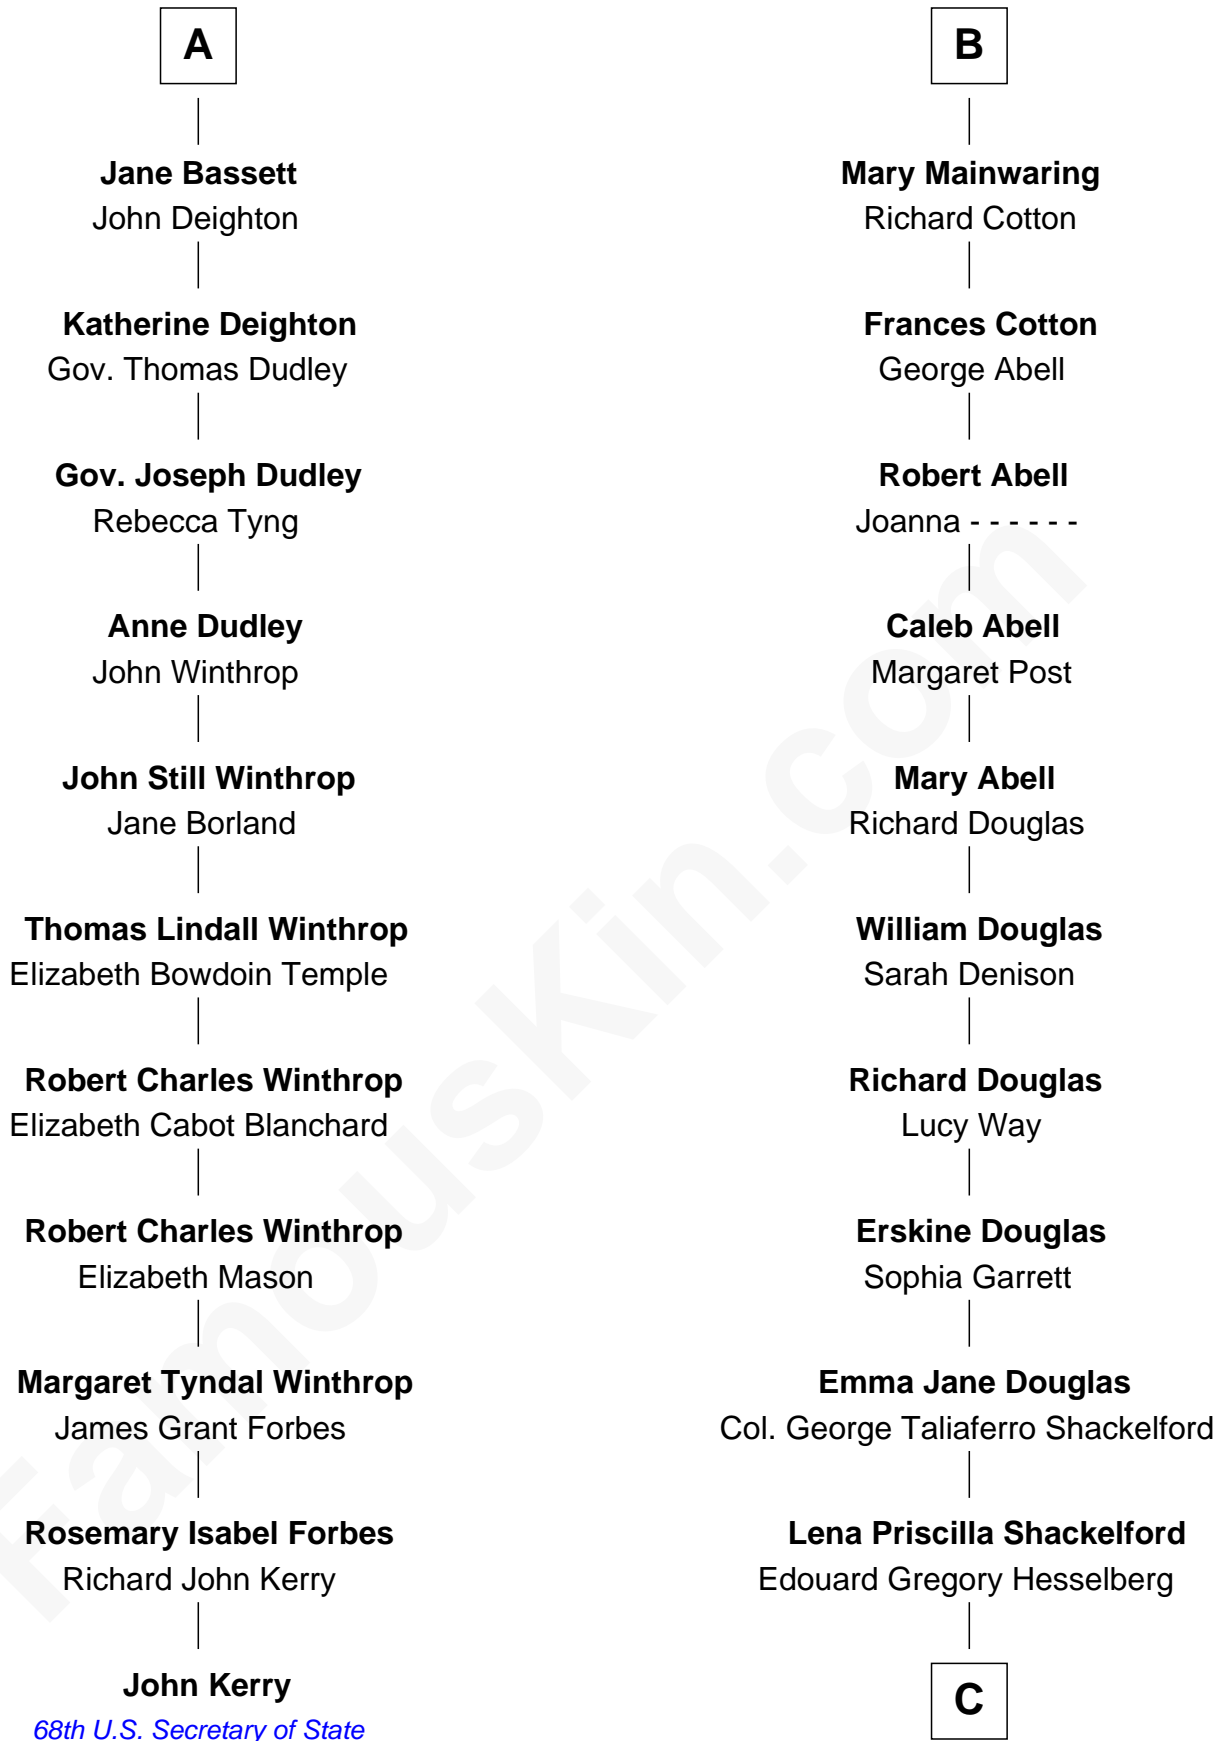

# FamousKin.com Relationship Chart of

**John Kerry**

68th U.S. Secretary of State

17th cousin 2 times removed of

**Illeana Douglas**

TV and Movie Actress

**Sir Richard Fitzalan**

Elizabeth de Bohun

**Elizabeth Fitzalan**  
Sir Thomas Mowbray

**Isabel Mowbray**  
Sir James Berkeley

**Maurice Berkeley**  
Isabel Mead

**Anne Berkeley**  
Sir William Dennis

**Isabel Dennis**  
Sir John Berkeley

**Elizabeth Berkeley**  
Henry Lygon

**Elizabeth Lygon**  
Edward Bassett

**A**

**Joan Fitzalan**  
Sir William Beauchamp

**Joan Beauchamp**  
James Butler

**Elizabeth Butler**  
John Talbot

**Ann Talbot**  
Sir Henry Vernon

**Elizabeth Vernon**  
Sir Robert Corbet

**Dorothy Corbet**  
Sir Richard Mainwaring

**Sir Arthur Mainwaring**  
Margaret Mainwaring

**B**

C

—  
**Melvyn Edouard Hesselberg**

Rosalind Hightower

—  
**Gregory Hesselberg**

Joan Georgescu