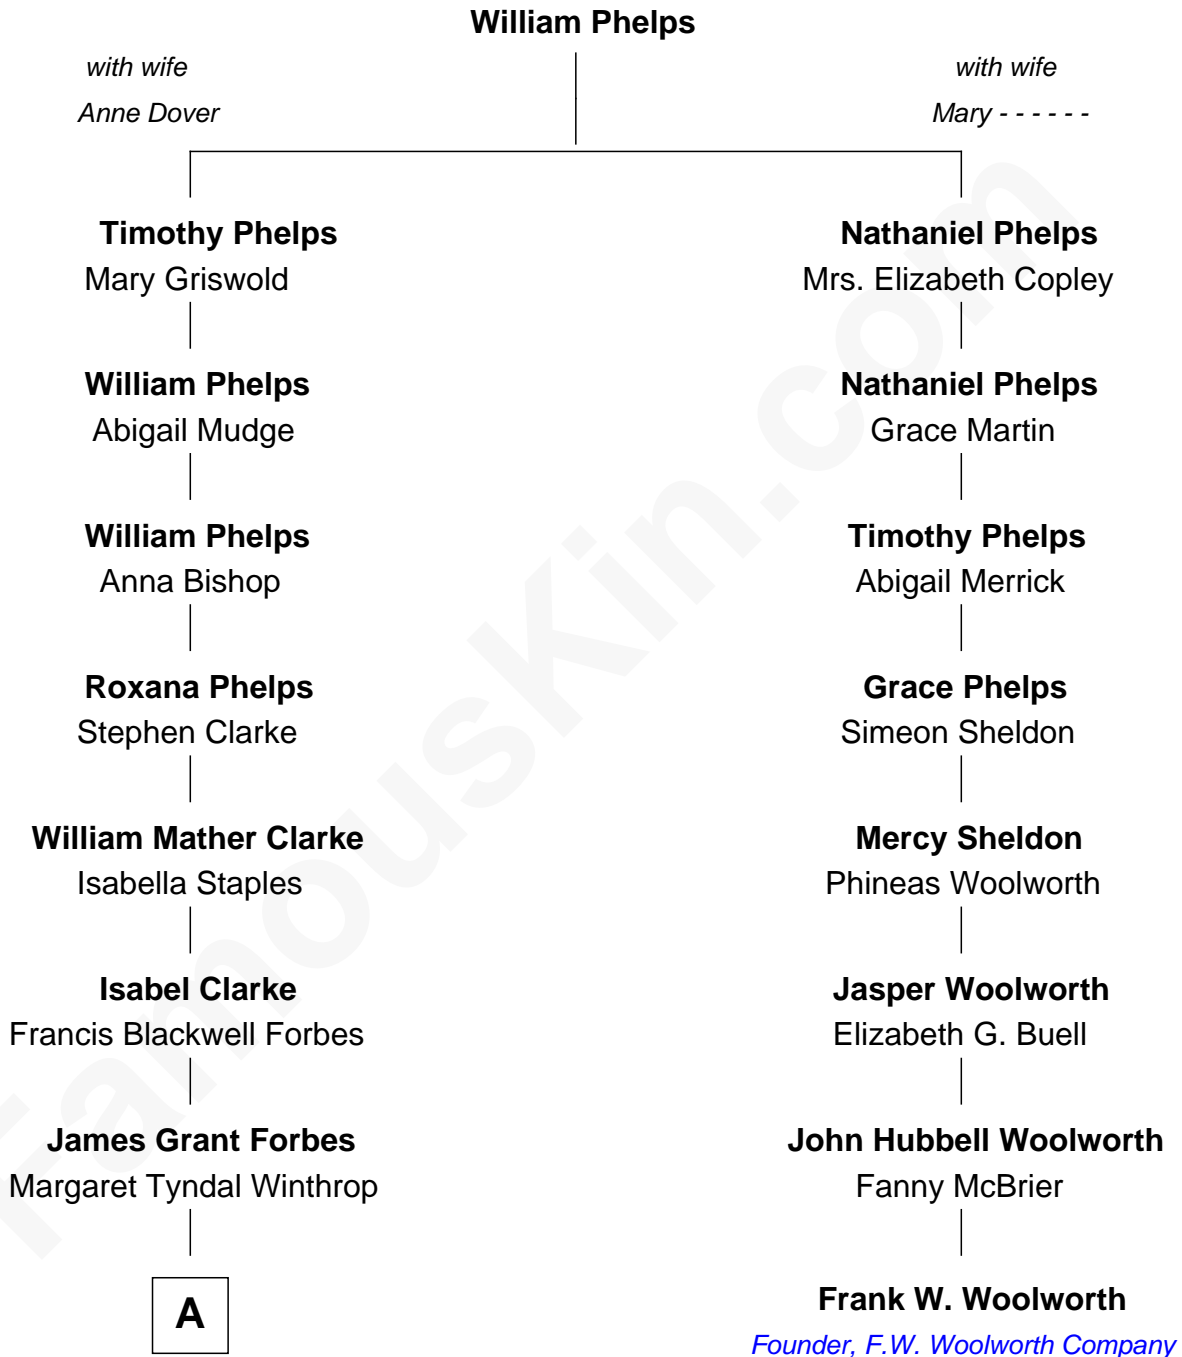

FamousKin.com

Relationship Chart of

John Kerry

68th U.S. Secretary of State

7th cousin 1 time removed of

Frank W. Woolworth

Founder of F.W. Woolworth Company

A

—
Rosemary Isabel Forbes

Richard John Kerry

—
John Kerry

68th U.S. Secretary of State

FamousKin.com