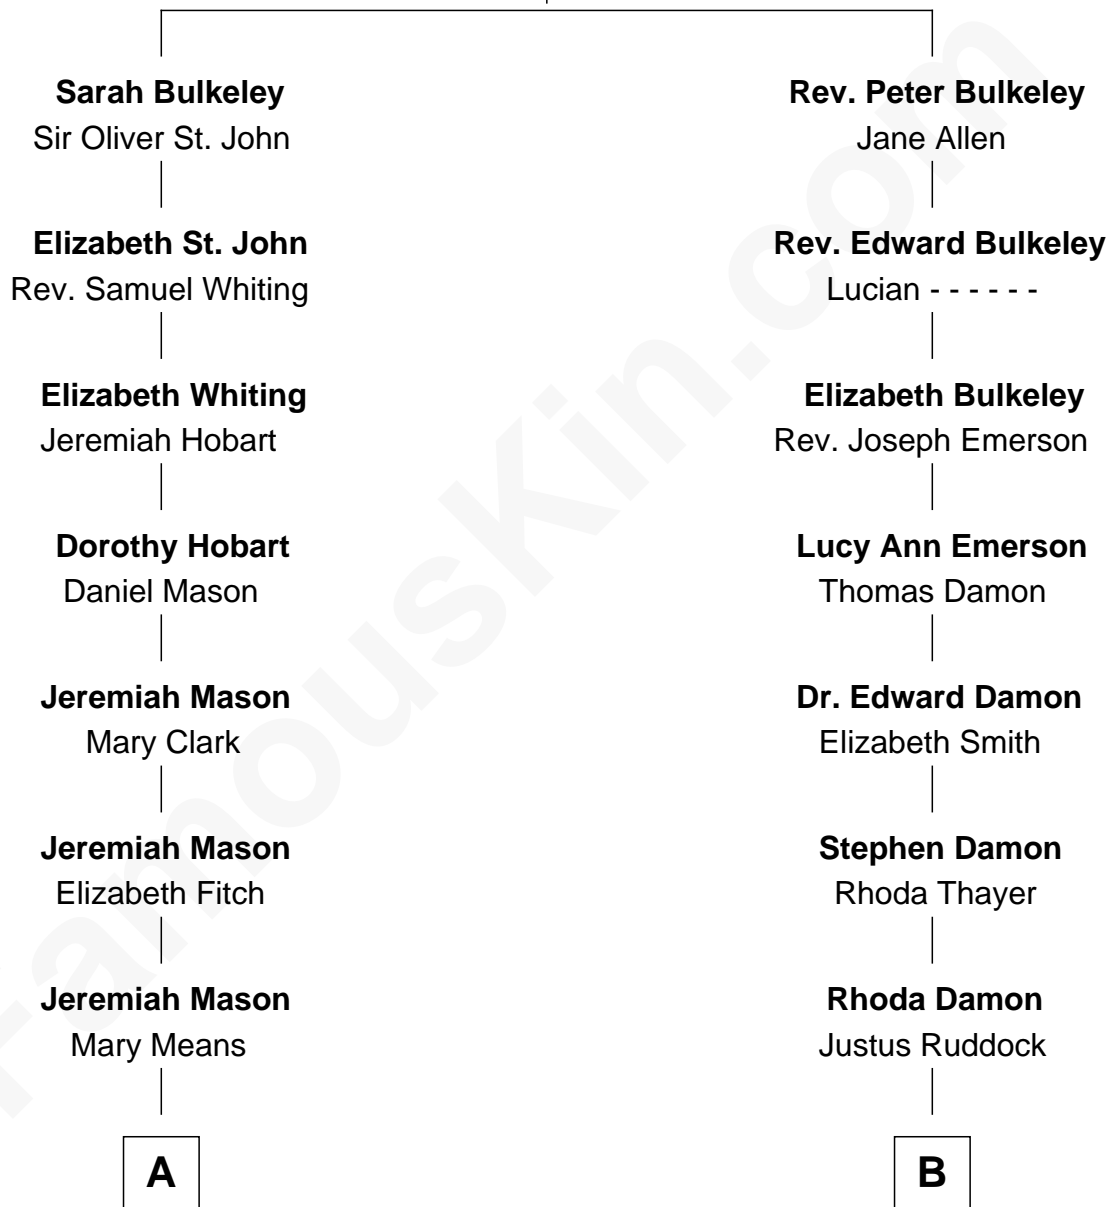

FamousKin.com Relationship Chart of

John Kerry

68th U.S. Secretary of State

11th cousin of

Sarah Palin

9th Governor of Alaska

Rev. Edward Bulkeley

Olive Irby

A

Robert Means Mason
Sarah Ellen Francis

Elizabeth Mason
Robert Charles Winthrop

Margaret Tyndal Winthrop
James Grant Forbes

Rosemary Isabel Forbes
Richard John Kerry

John Kerry
68th U.S. Secretary of State

B

Thomas S. Ruddock
Maria Nancy Newell

May Belle Ruddock
Henry Charles Brandt

Nellie Marie Brandt
Charles Francis Heath

Charles Richard Heath
Sarah Sheeran

Sarah Palin
9th Governor of Alaska