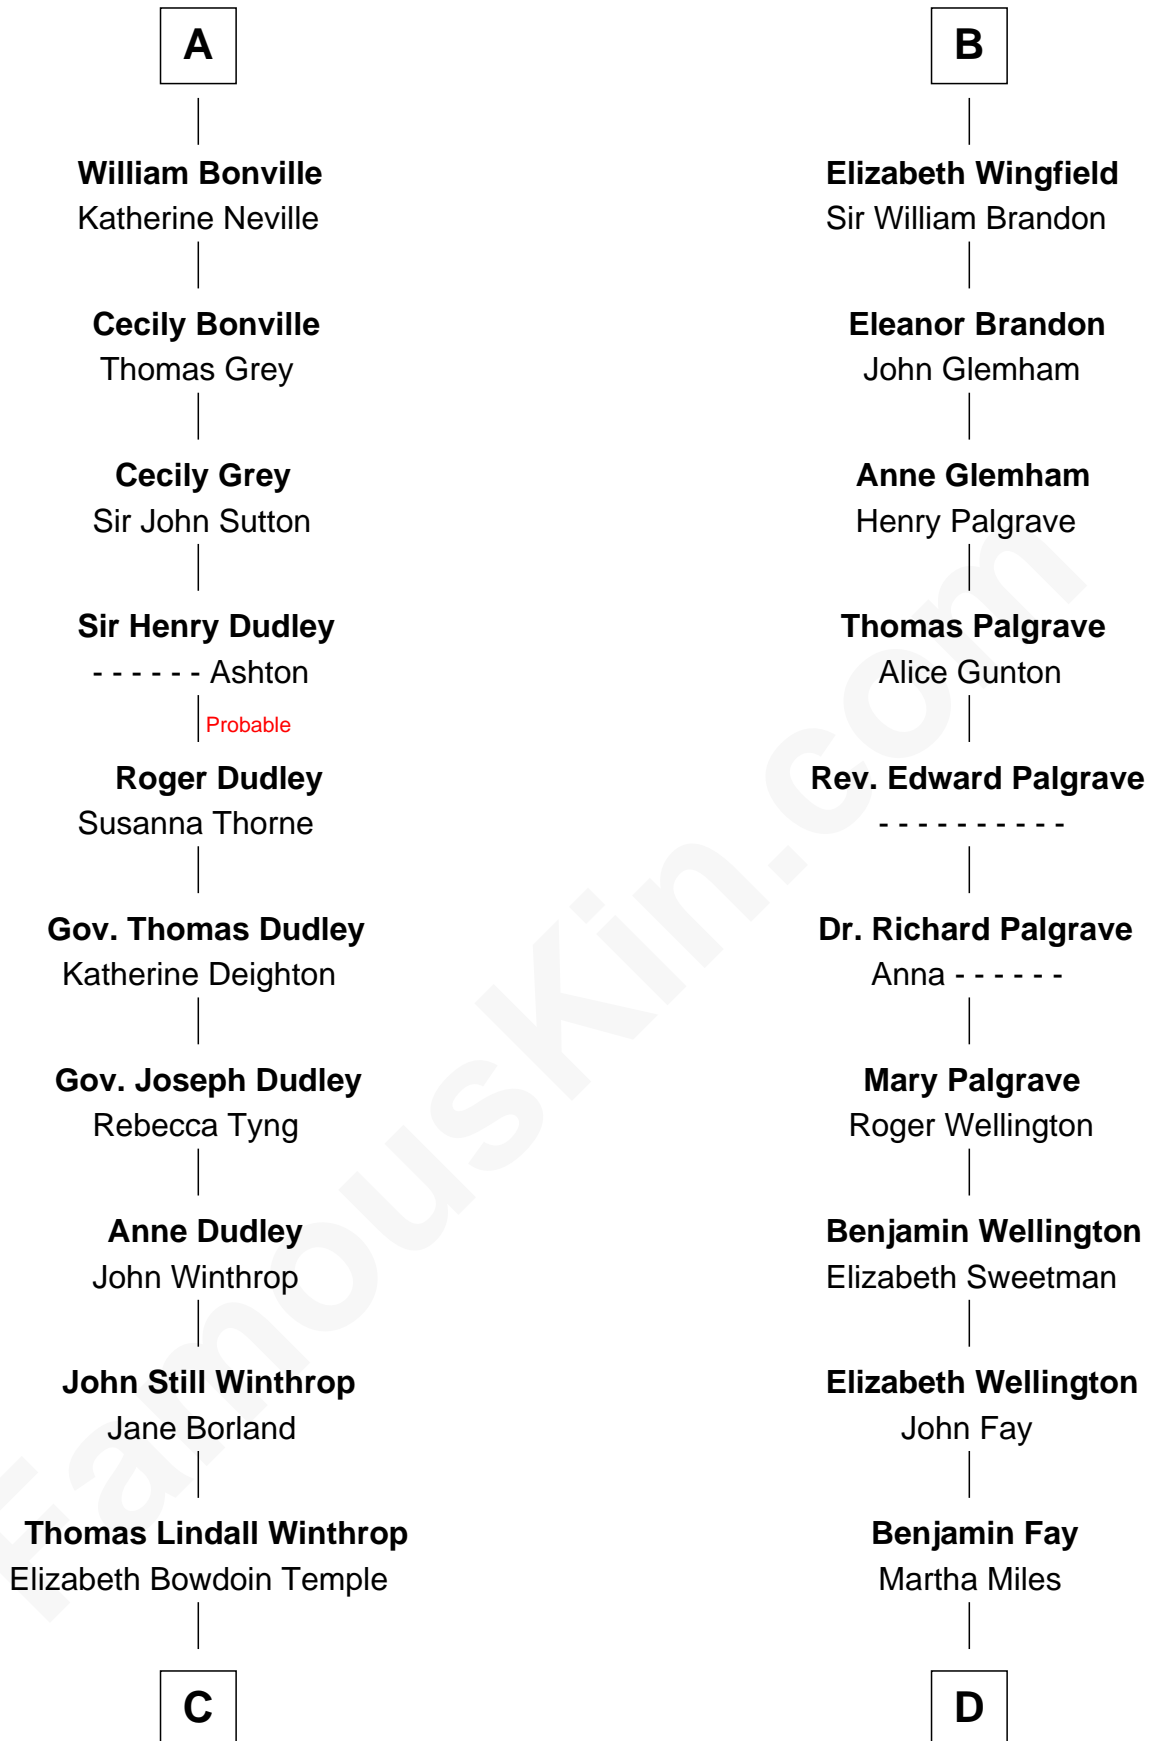

FamousKin.com Relationship Chart of

John Kerry

68th U.S. Secretary of State

19th cousin 2 times removed of

Shubael D. Childs

Founder of S.D. Childs & Company

Sir Humphrey de Bohun

Maud of Eu

C

Robert Charles Winthrop
Elizabeth Cabot Blanchard

Robert Charles Winthrop
Elizabeth Mason

Margaret Tyndal Winthrop
James Grant Forbes

Rosemary Isabel Forbes
Richard John Kerry

John Kerry
68th U.S. Secretary of State