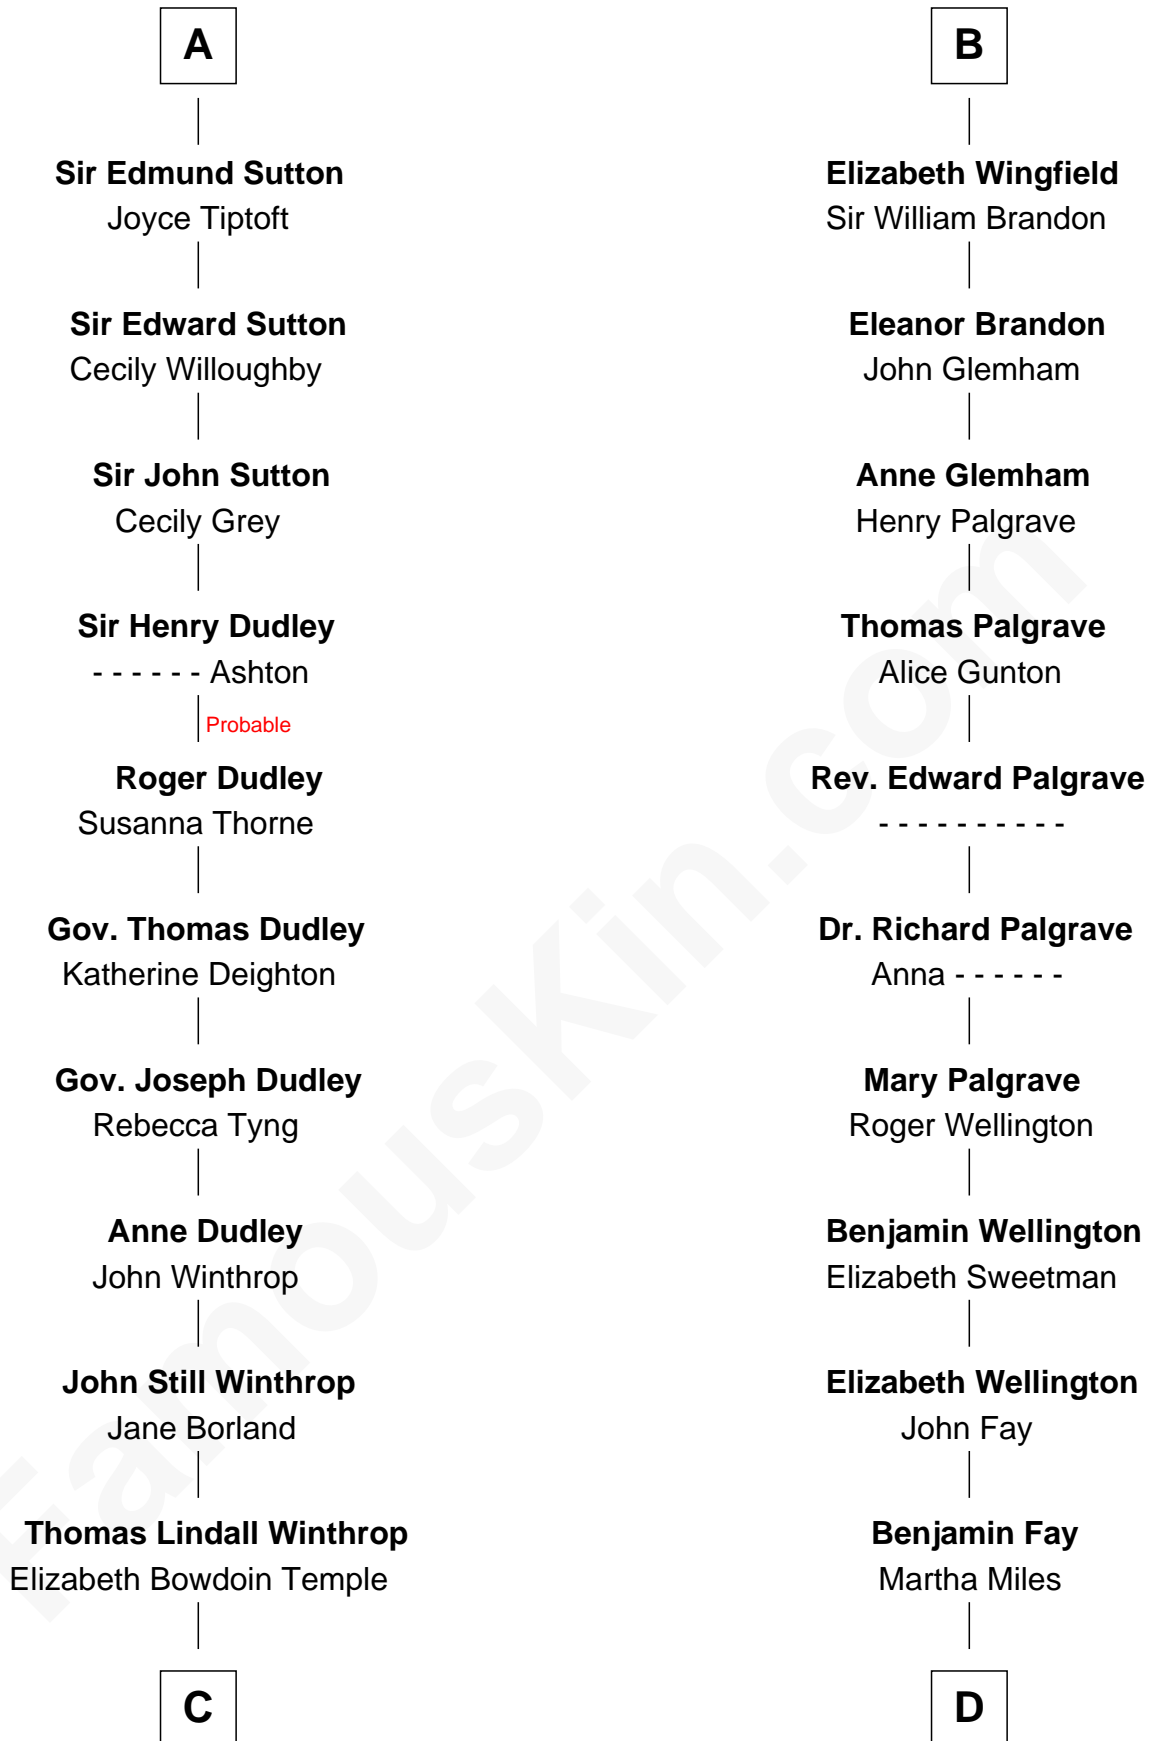

FamousKin.com

Relationship Chart of

John Kerry

68th U.S. Secretary of State

19th cousin 2 times removed of

Shubael D. Childs

Founder of S.D. Childs & Company

John, King of England

C

Robert Charles Winthrop
Elizabeth Cabot Blanchard

Robert Charles Winthrop
Elizabeth Mason

Margaret Tyndal Winthrop
James Grant Forbes

Rosemary Isabel Forbes
Richard John Kerry

John Kerry
68th U.S. Secretary of State