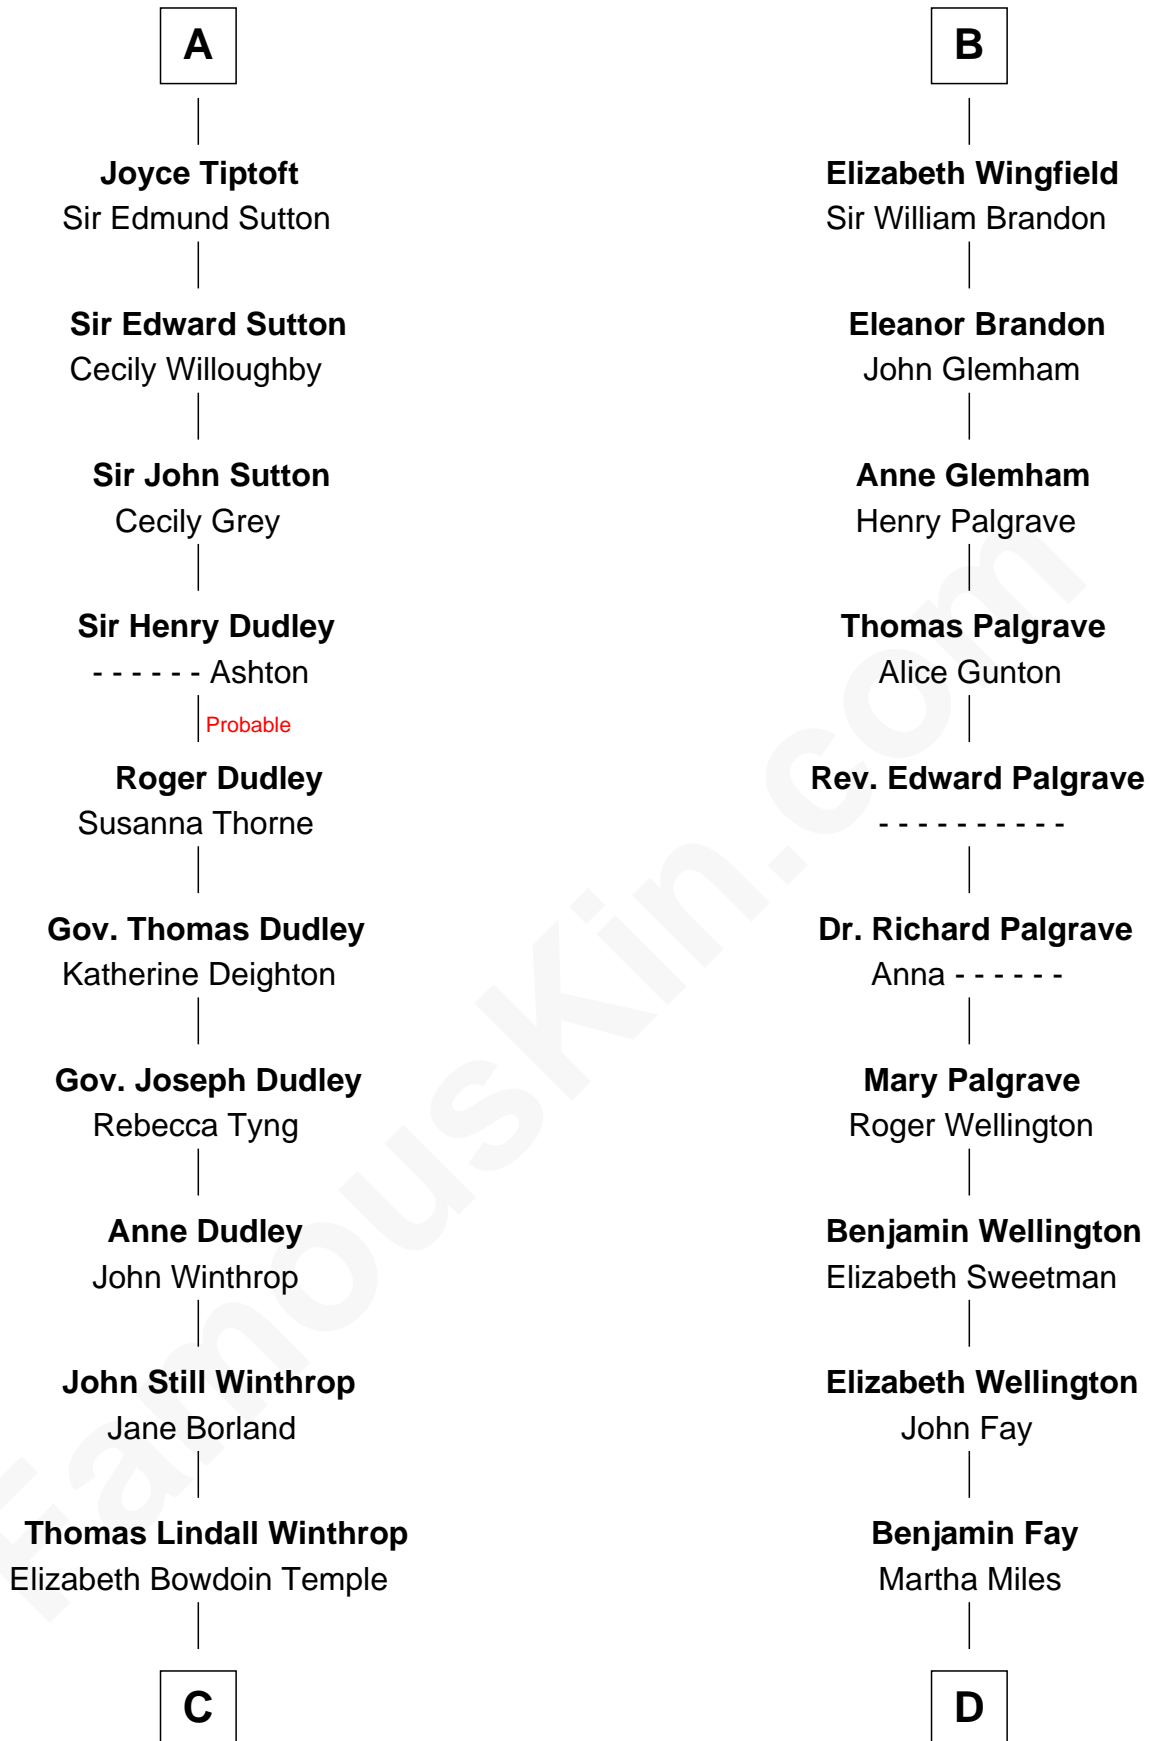

FamousKin.com Relationship Chart of

John Kerry

68th U.S. Secretary of State

19th cousin 2 times removed of

Shubael D. Childs

Founder of S.D. Childs & Company

C

Robert Charles Winthrop
Elizabeth Cabot Blanchard

Robert Charles Winthrop
Elizabeth Mason

Margaret Tyndal Winthrop
James Grant Forbes

Rosemary Isabel Forbes
Richard John Kerry

John Kerry
68th U.S. Secretary of State

D

Benjamin Fay
Beulah Stow

Beulah Fay
Josiah Childs