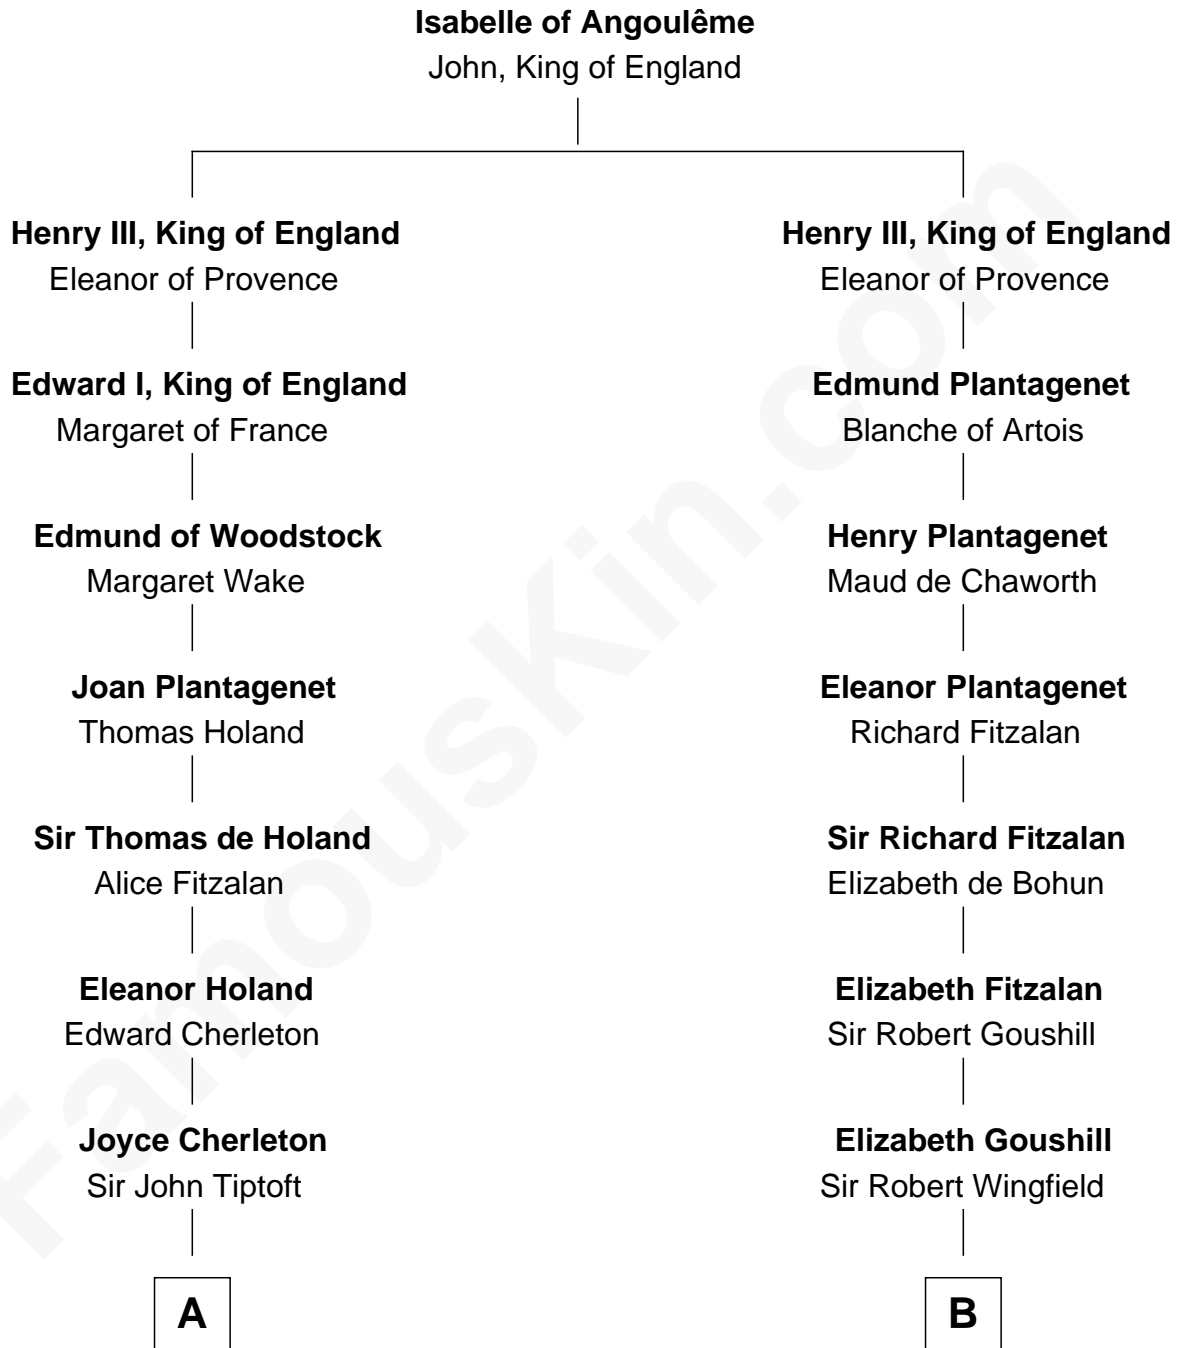

FamousKin.com Relationship Chart of

John Kerry

68th U.S. Secretary of State

19th cousin 2 times removed of

Shubael D. Childs

Founder of S.D. Childs & Company

C

Robert Charles Winthrop
Elizabeth Cabot Blanchard

Robert Charles Winthrop
Elizabeth Mason

Margaret Tyndal Winthrop
James Grant Forbes

Rosemary Isabel Forbes
Richard John Kerry

John Kerry
68th U.S. Secretary of State

D

Benjamin Fay
Beulah Stow

Beulah Fay
Josiah Childs