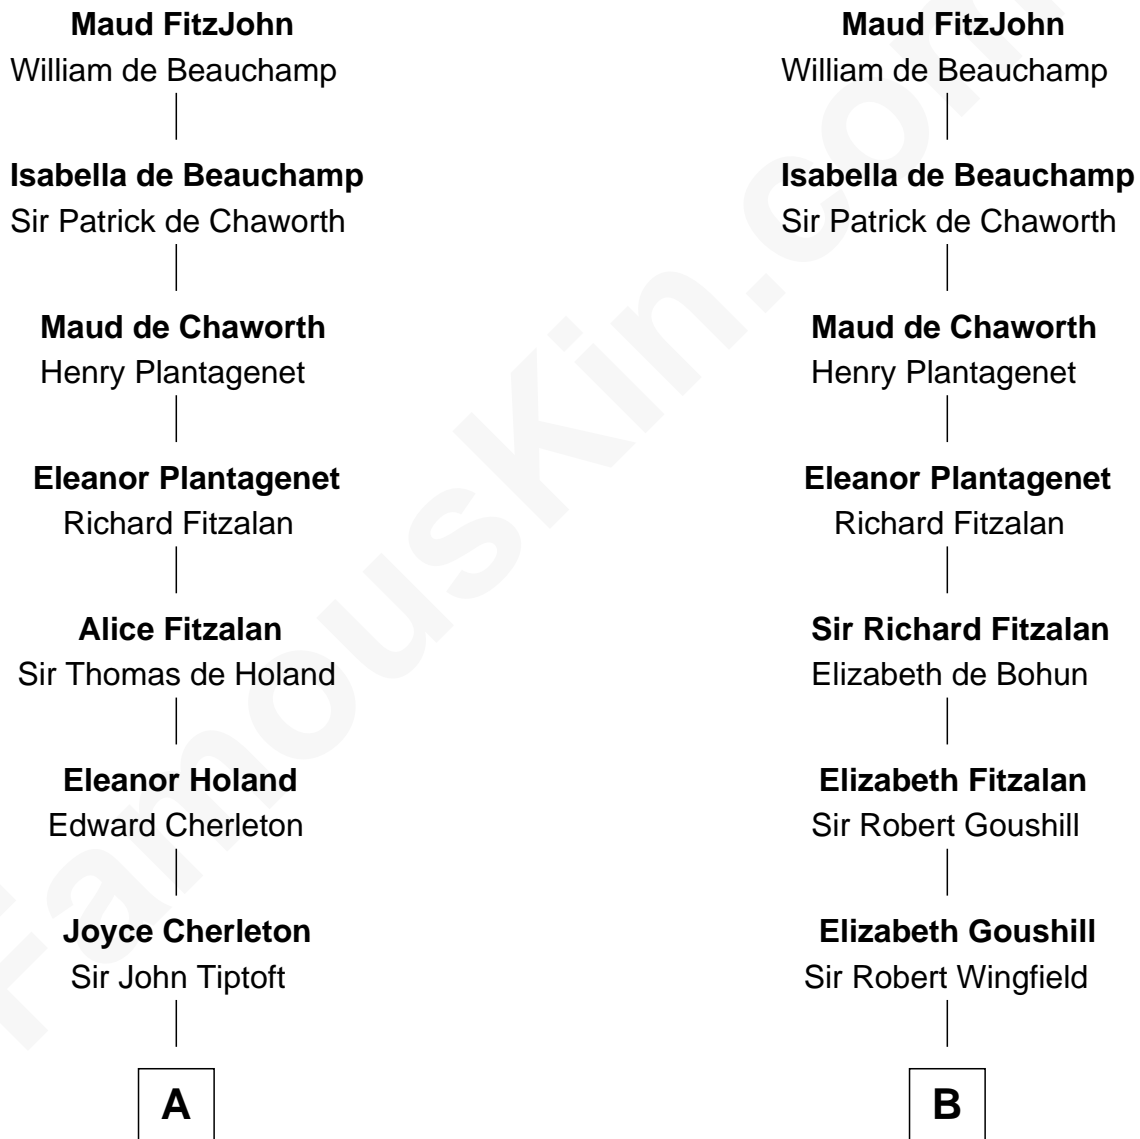

FamousKin.com Relationship Chart of

John Kerry

68th U.S. Secretary of State

19th cousin 2 times removed of

Shubael D. Childs

Founder of S.D. Childs & Company

Sir John FitzGeoffrey

Isabel le Bigod

C

Robert Charles Winthrop
Elizabeth Cabot Blanchard

Robert Charles Winthrop
Elizabeth Mason

Margaret Tyndal Winthrop
James Grant Forbes

Rosemary Isabel Forbes
Richard John Kerry

John Kerry
68th U.S. Secretary of State