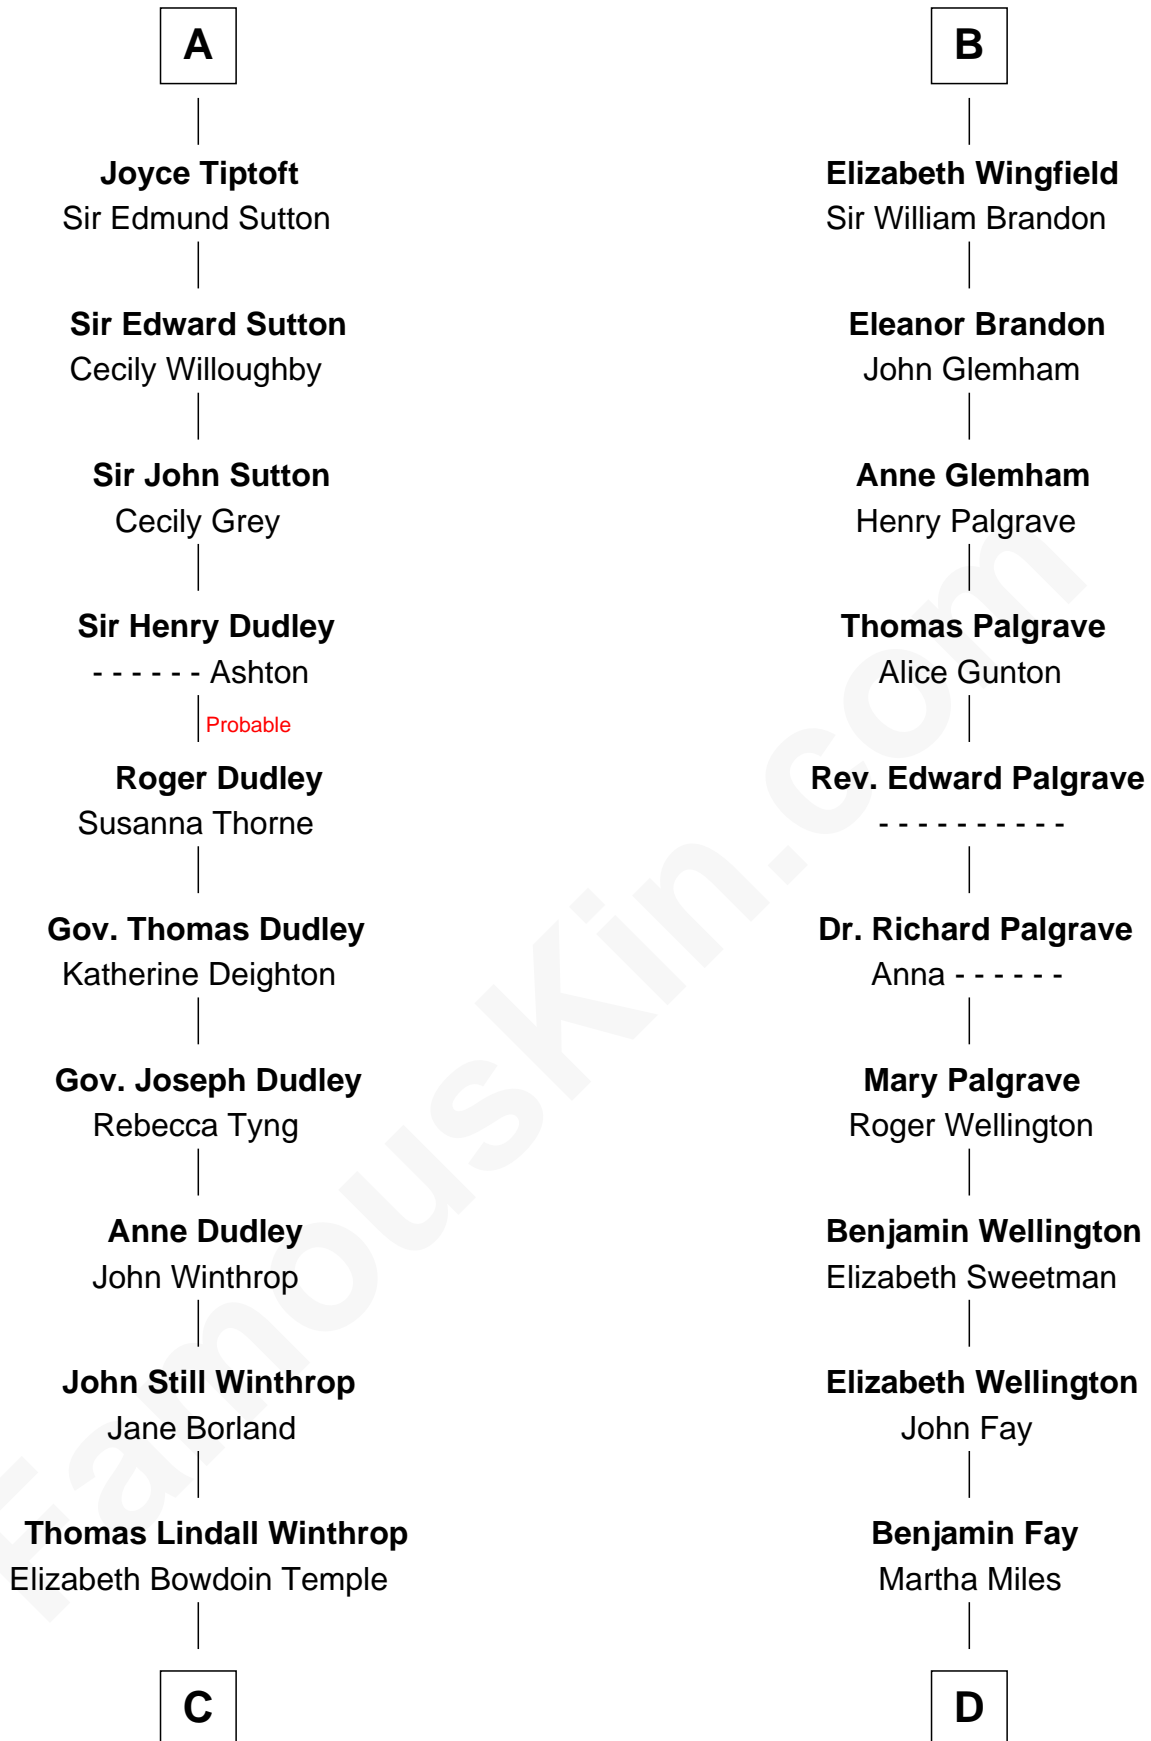

FamousKin.com Relationship Chart of

John Kerry

68th U.S. Secretary of State

19th cousin 2 times removed of

Shubael D. Childs

Founder of S.D. Childs & Company

Sir John FitzGeoffrey

Isabel le Bigod

C

Robert Charles Winthrop
Elizabeth Cabot Blanchard

Robert Charles Winthrop
Elizabeth Mason

Margaret Tyndal Winthrop
James Grant Forbes

Rosemary Isabel Forbes
Richard John Kerry

John Kerry
68th U.S. Secretary of State