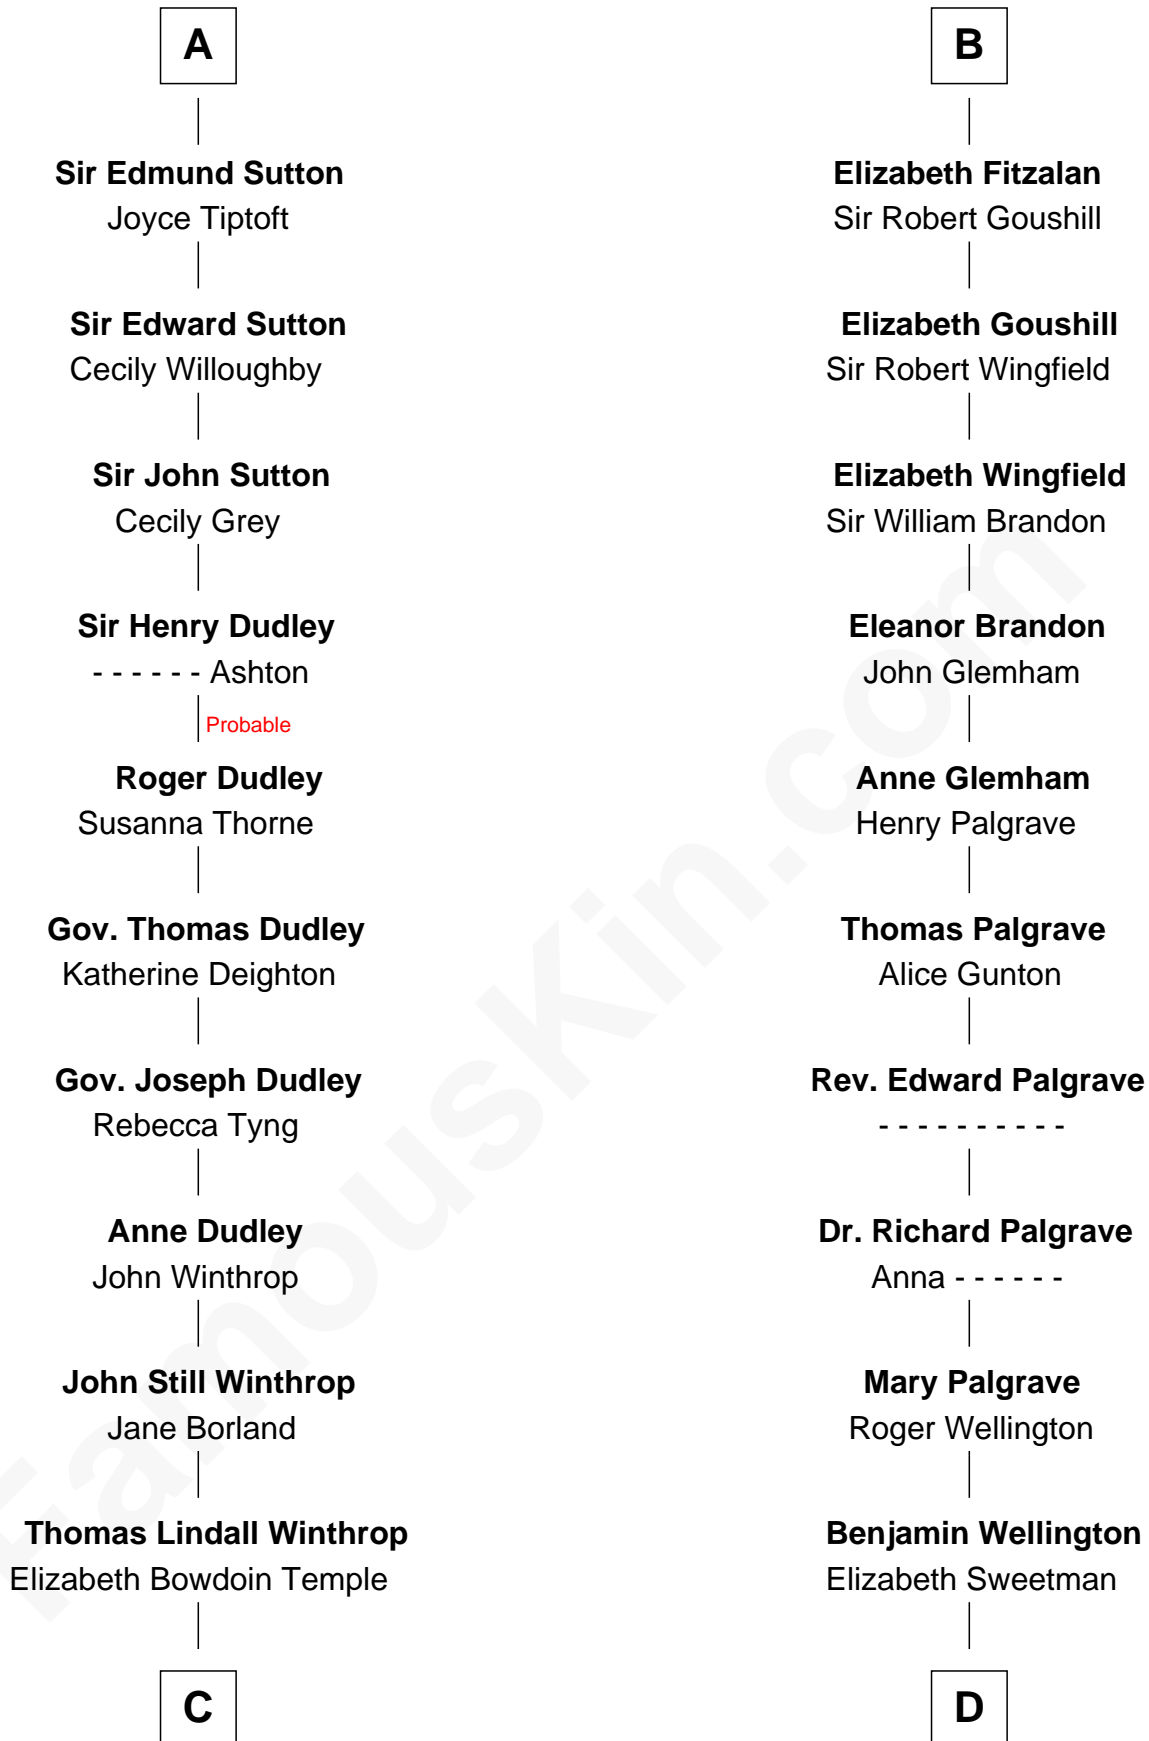

FamousKin.com Relationship Chart of

John Kerry

68th U.S. Secretary of State

21st cousin of

Shubael D. Childs

Founder of S.D. Childs & Company

Saher de Quincy
Margaret de Beaumont

Sir Roger de Quincy
Helen of Galloway

Margaret de Quincy
Sir William de Ferrers

Joan de Ferrers
Sir Thomas de Berkeley

Sir Maurice de Berkeley
Eve la Zouche

Thomas de Berkeley
Katherine de Clyvedon

Sir John Berkeley
Elizabeth Betteshorne

Elizabeth Berkeley
Sir John Sutton

A

Sir Robert II de Quincy
Hawise of Chester

Margaret de Quincy
John de Lacy

Maud de Lacy
Sir Richard de Clare

Thomas de Clare
Juliana FitzMaurice

Margaret de Clare
Bartholomew de Badlesmere

Elizabeth de Badlesmere
Sir William de Bohun

Elizabeth de Bohun
Sir Richard Fitzalan

B

C

Robert Charles Winthrop
Elizabeth Cabot Blanchard

Robert Charles Winthrop
Elizabeth Mason

Margaret Tyndal Winthrop
James Grant Forbes

Rosemary Isabel Forbes
Richard John Kerry