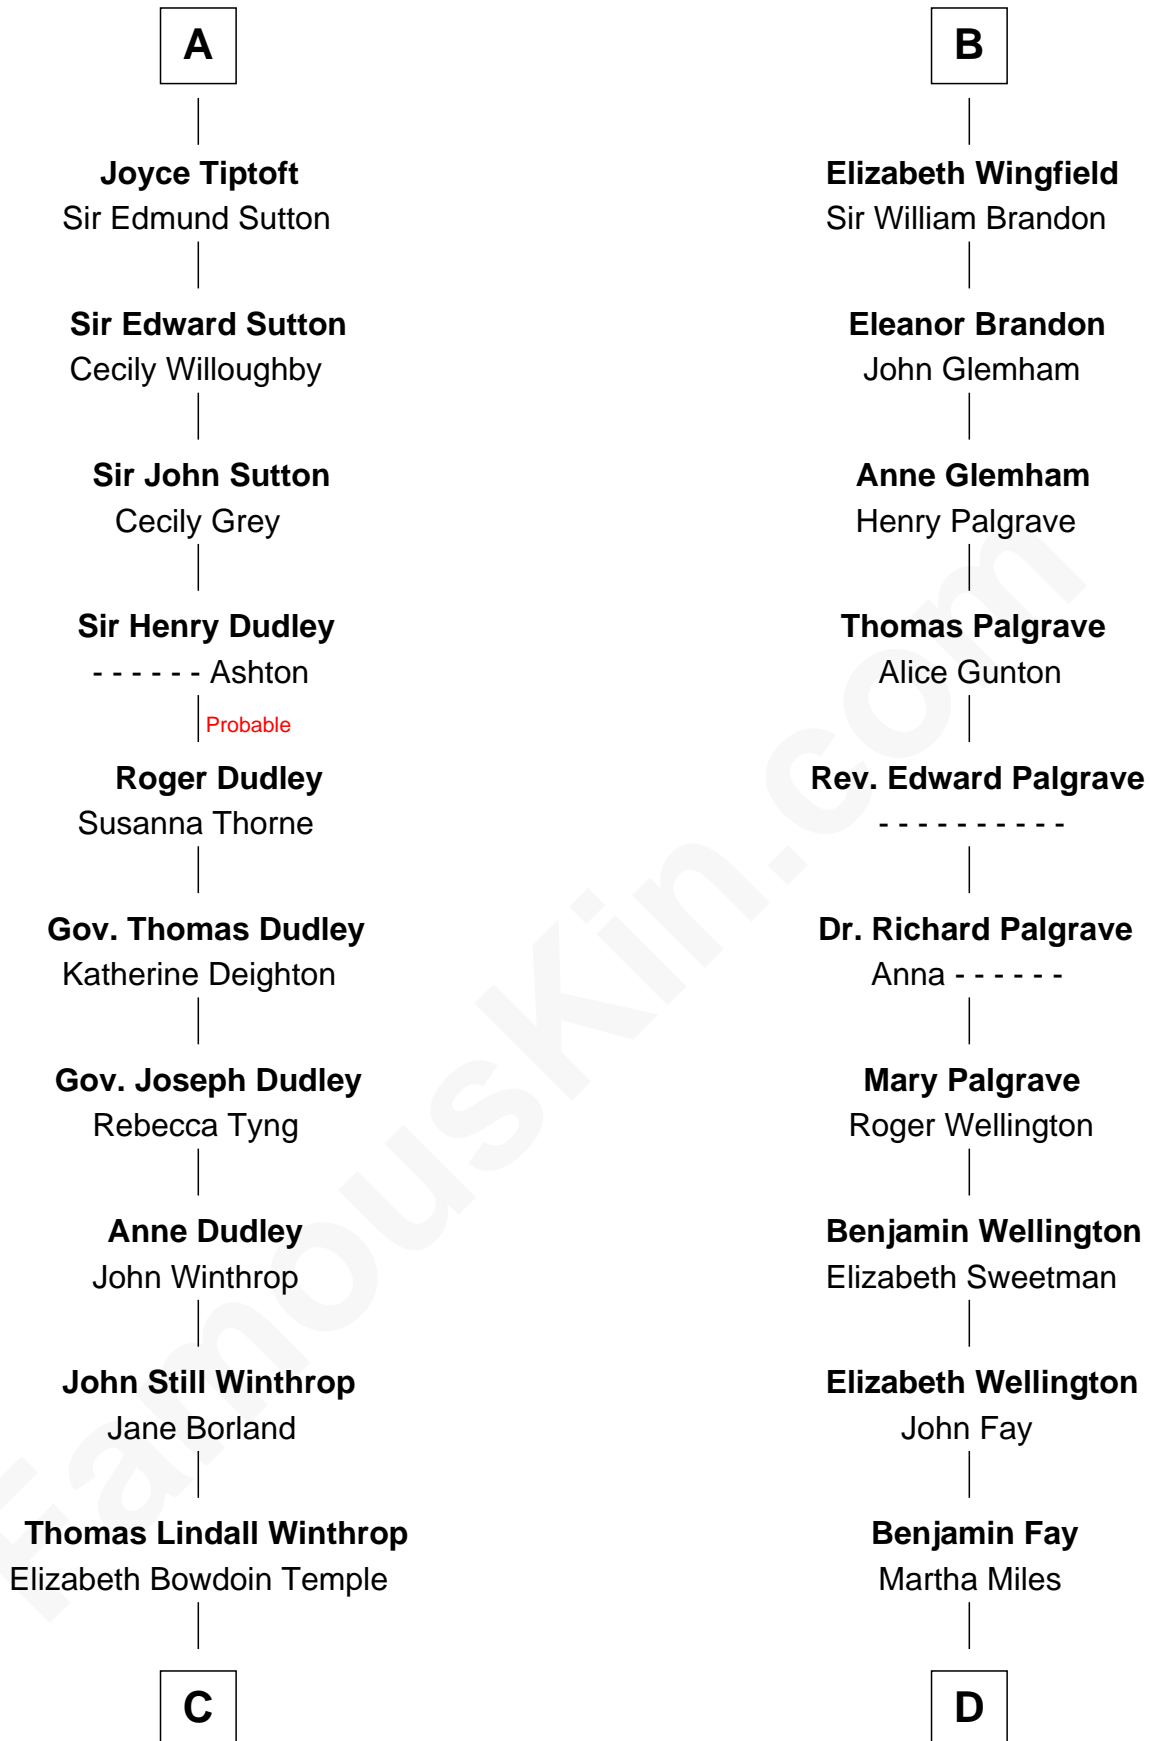

FamousKin.com Relationship Chart of

John Kerry

68th U.S. Secretary of State

19th cousin 2 times removed of

Shubael D. Childs

Founder of S.D. Childs & Company

Henry II, Duke of Brabant
Marie of Hohenstaufen

Matilda of Brabant
Robert I, Count of Artois

Blanche of Artois
Edmund Plantagenet

Henry Plantagenet
Maud de Chaworth

Eleanor Plantagenet
Richard Fitzalan

Alice Fitzalan
Sir Thomas de Holand

Eleanor Holand
Edward Cherleton

Joyce Cherleton
Sir John Tiptoft

A

Matilda of Brabant
Robert I, Count of Artois

Blanche of Artois
Edmund Plantagenet

Henry Plantagenet
Maud de Chaworth

Eleanor Plantagenet
Richard Fitzalan

Sir Richard Fitzalan
Elizabeth de Bohun

Elizabeth Fitzalan
Sir Robert Goushill

Elizabeth Goushill
Sir Robert Wingfield

B

C

Robert Charles Winthrop
Elizabeth Cabot Blanchard

Robert Charles Winthrop
Elizabeth Mason

Margaret Tyndal Winthrop
James Grant Forbes

Rosemary Isabel Forbes
Richard John Kerry