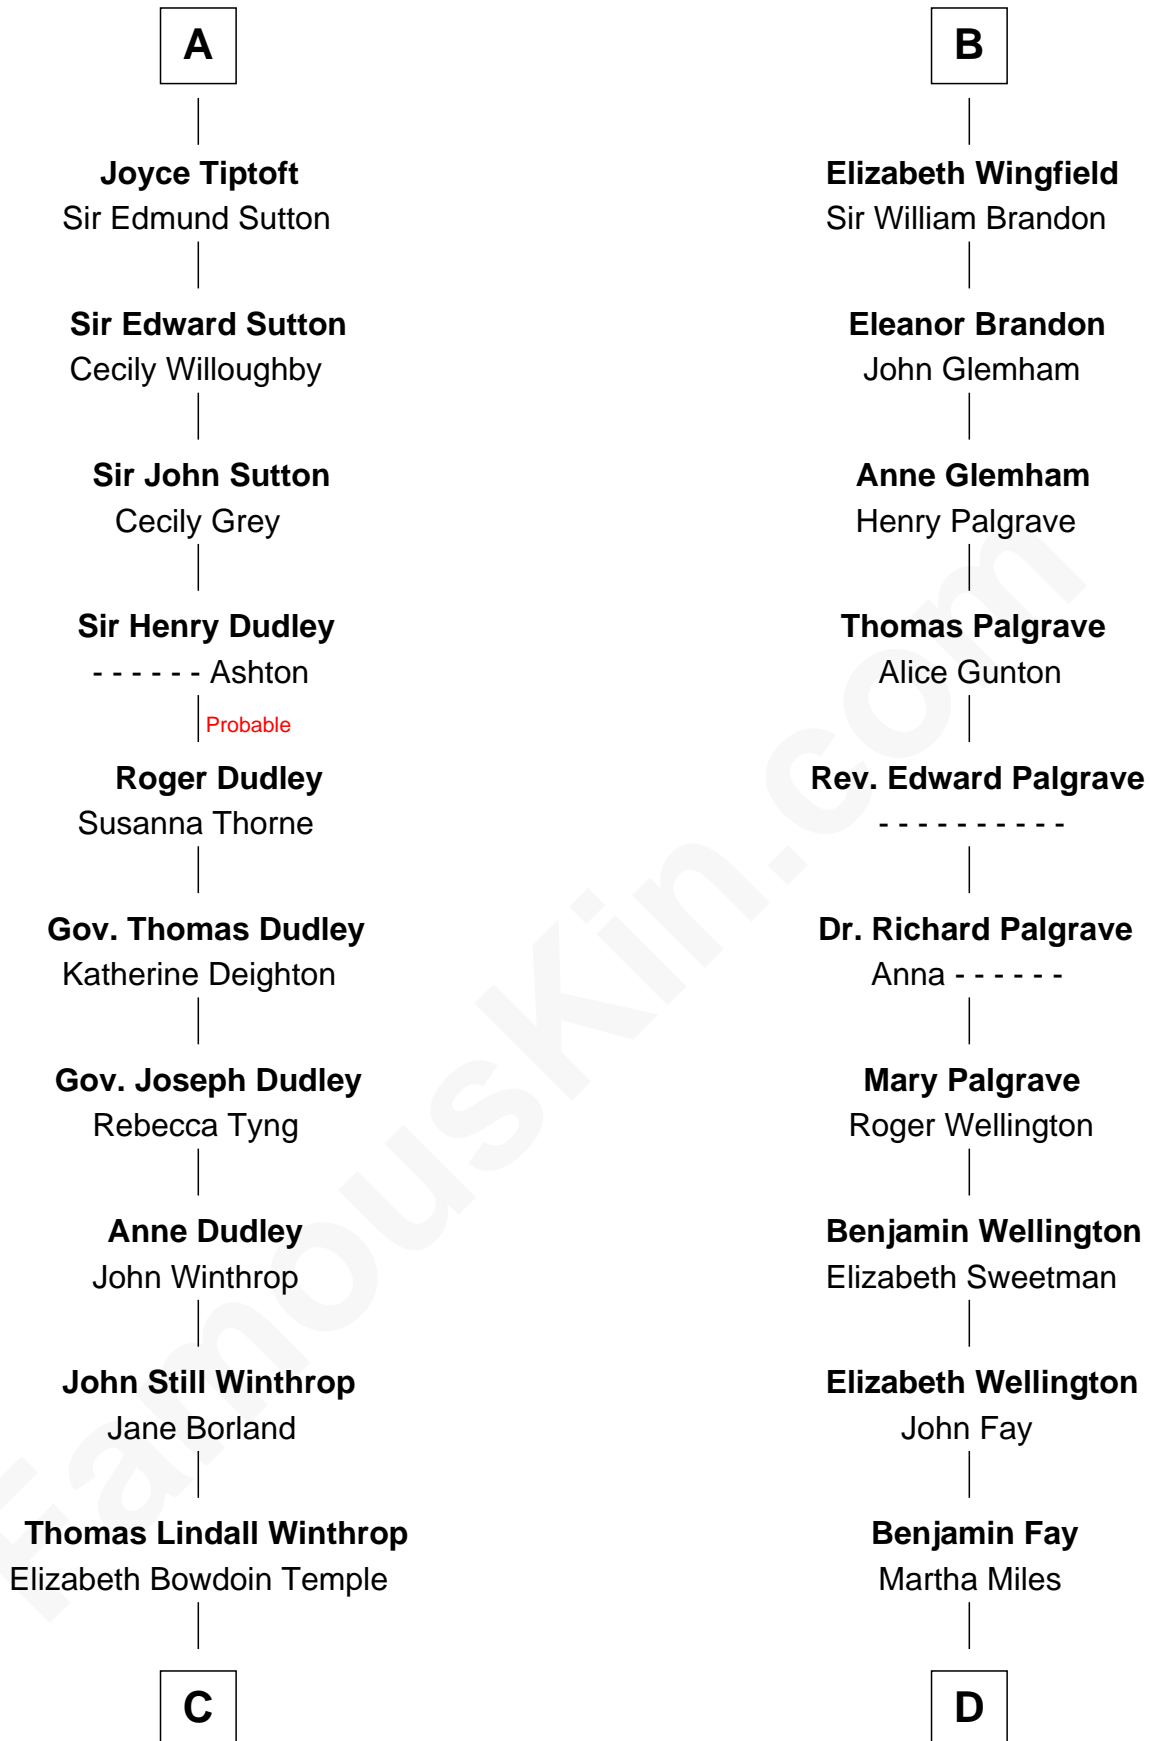

FamousKin.com Relationship Chart of

John Kerry

68th U.S. Secretary of State

19th cousin 2 times removed of

Shubael D. Childs

Founder of S.D. Childs & Company

Sir Roger de Mortimer

Maud de Brewes

C

Robert Charles Winthrop
Elizabeth Cabot Blanchard

Robert Charles Winthrop
Elizabeth Mason

Margaret Tyndal Winthrop
James Grant Forbes

Rosemary Isabel Forbes
Richard John Kerry

John Kerry
68th U.S. Secretary of State