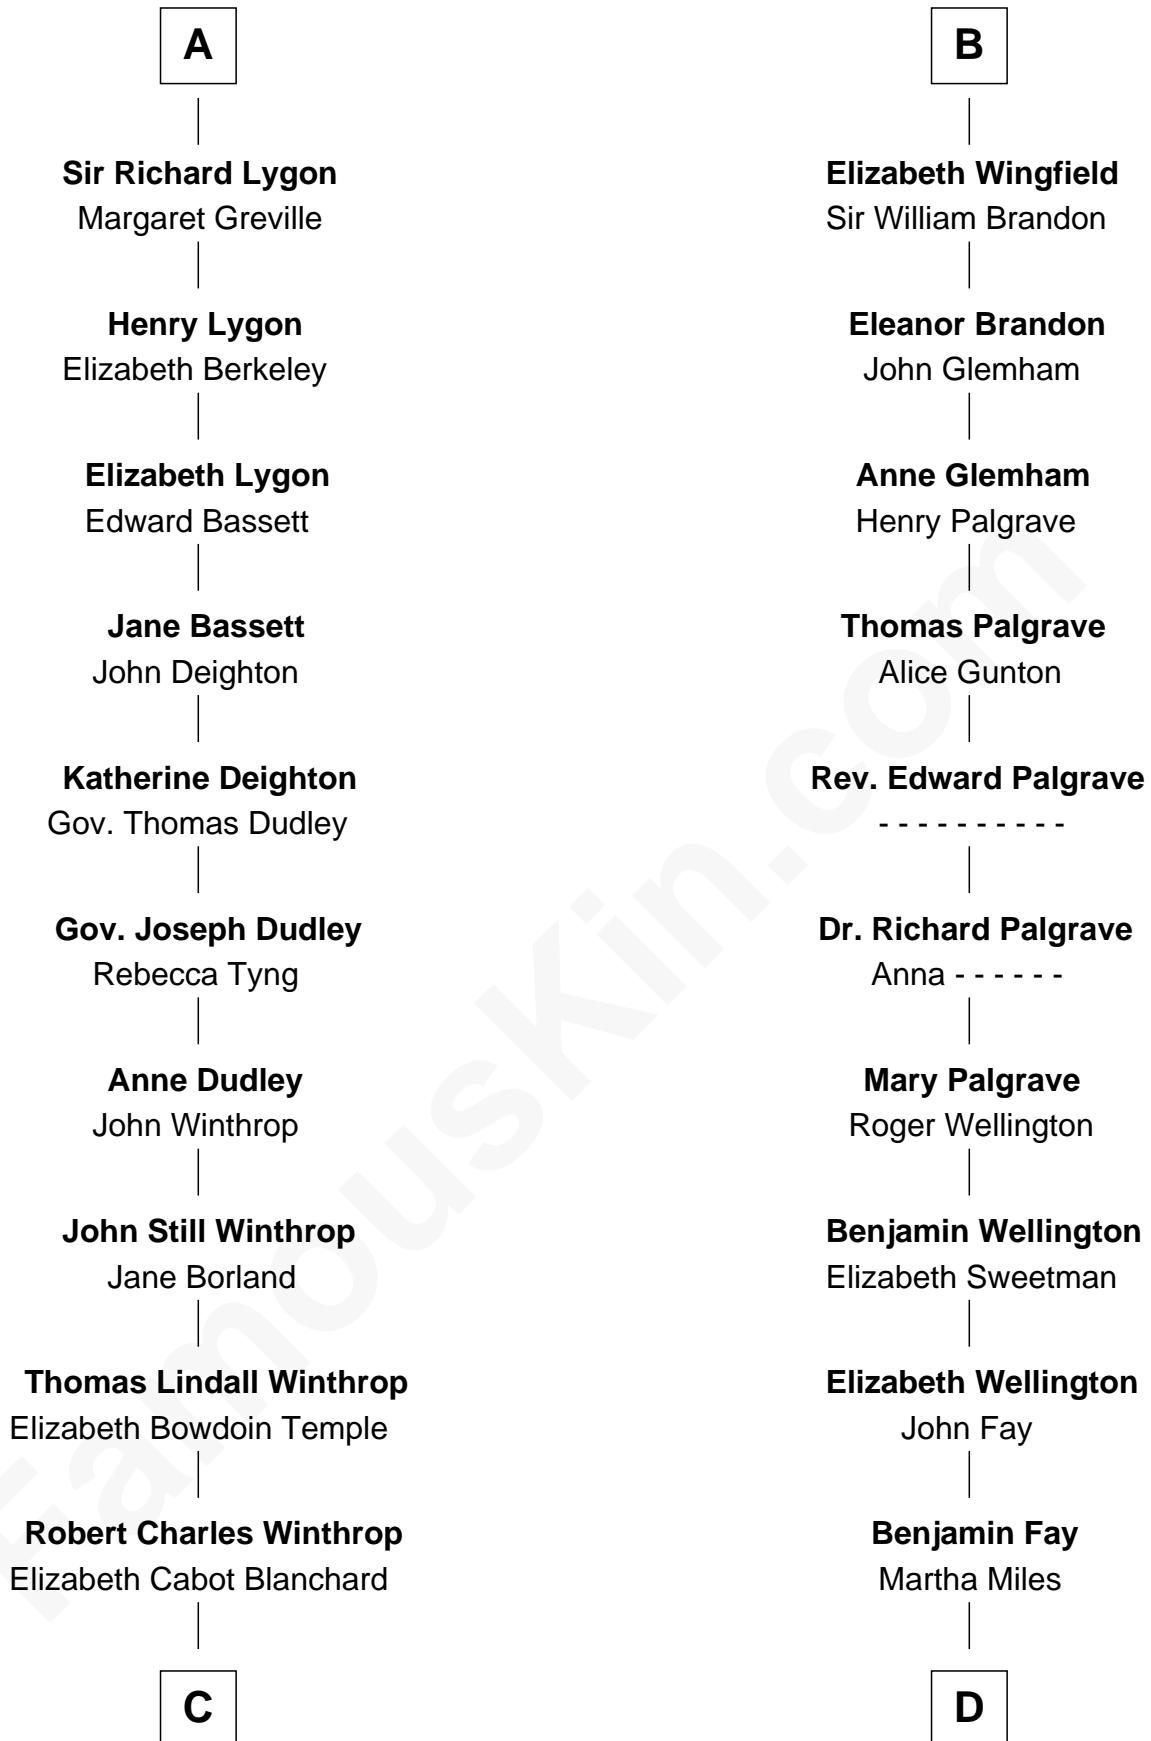

## Relationship Chart of

### John Kerry

68th U.S. Secretary of State

19th cousin 1 time removed of

### Shubael D. Childs

Founder of S.D. Childs & Company

**C**

**Robert Charles Winthrop**

Elizabeth Mason

**Margaret Tyndal Winthrop**

James Grant Forbes

**Rosemary Isabel Forbes**