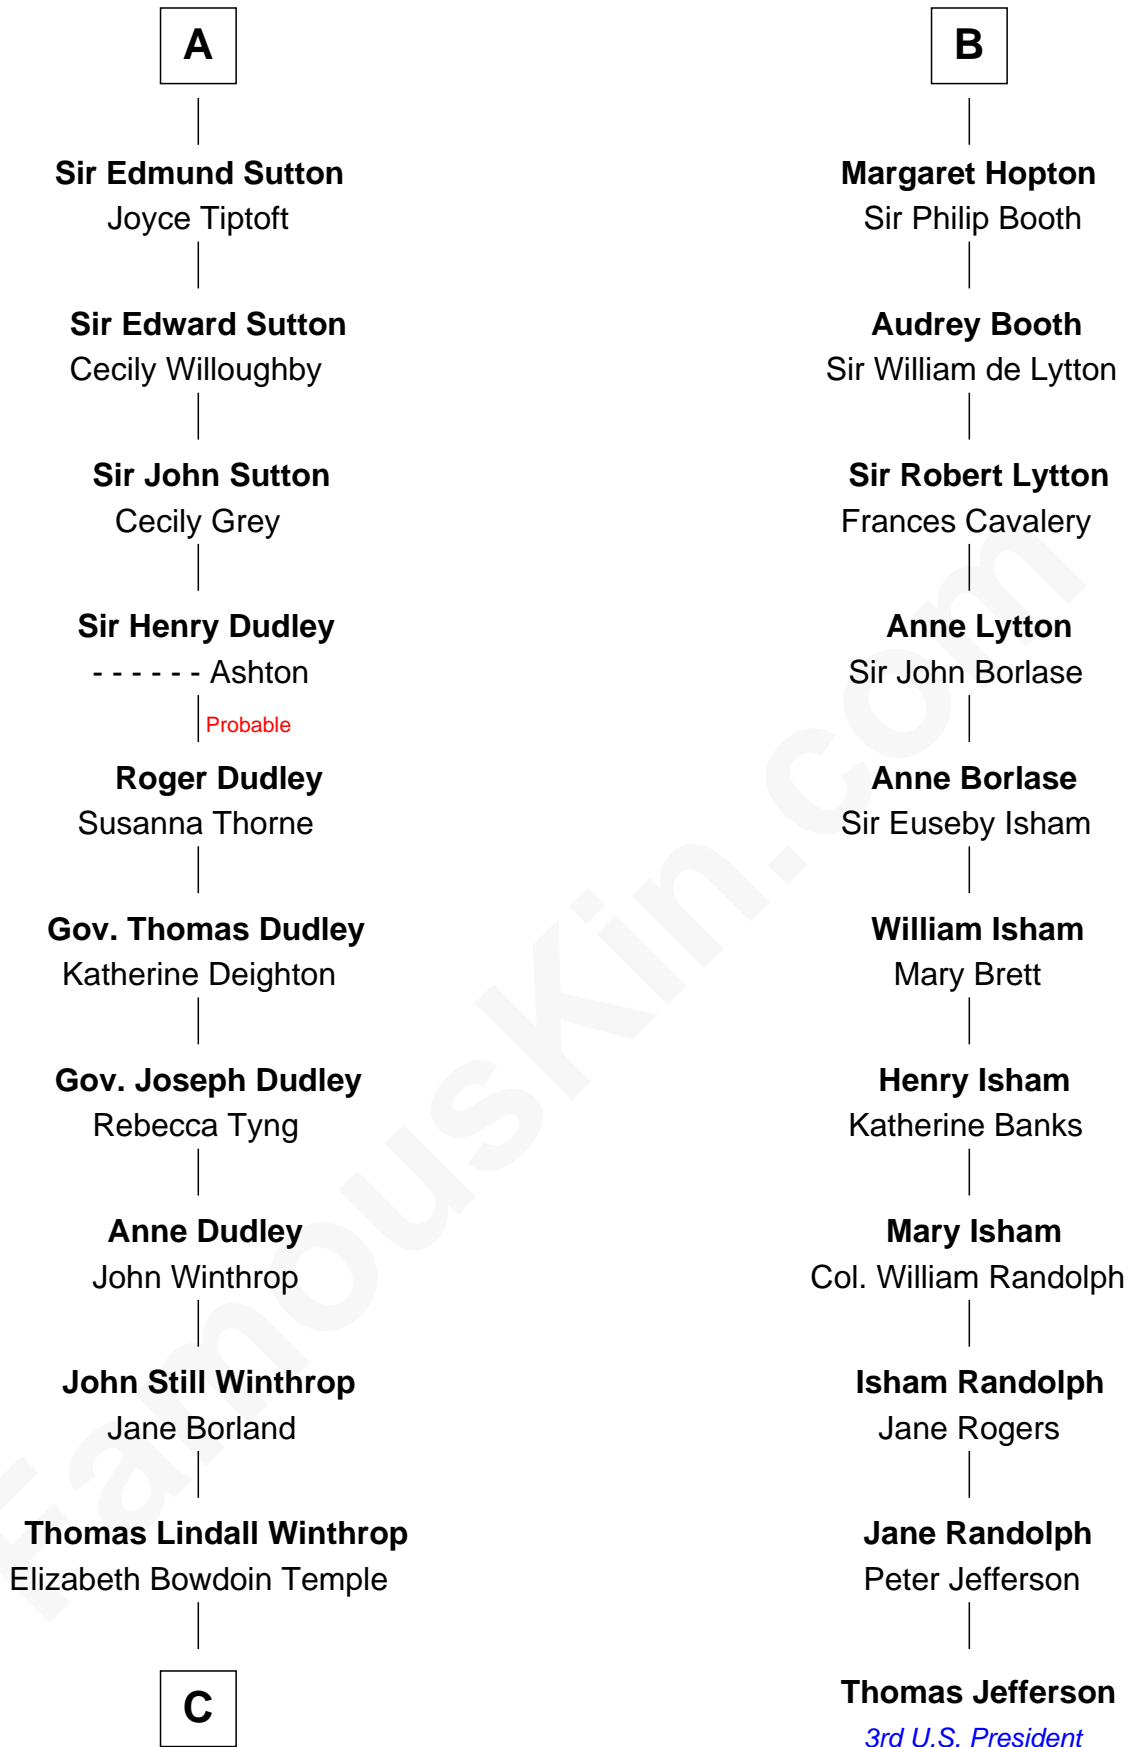

FamousKin.com

Relationship Chart of

John Kerry

68th U.S. Secretary of State

17th cousin 4 times removed of

Thomas Jefferson

3rd U.S. President and Signer of the Declaration of Independence

Sir Fulk FitzWarin

C

Robert Charles Winthrop
Elizabeth Cabot Blanchard

Robert Charles Winthrop
Elizabeth Mason

Margaret Tyndal Winthrop
James Grant Forbes

Rosemary Isabel Forbes
Richard John Kerry

John Kerry
68th U.S. Secretary of State