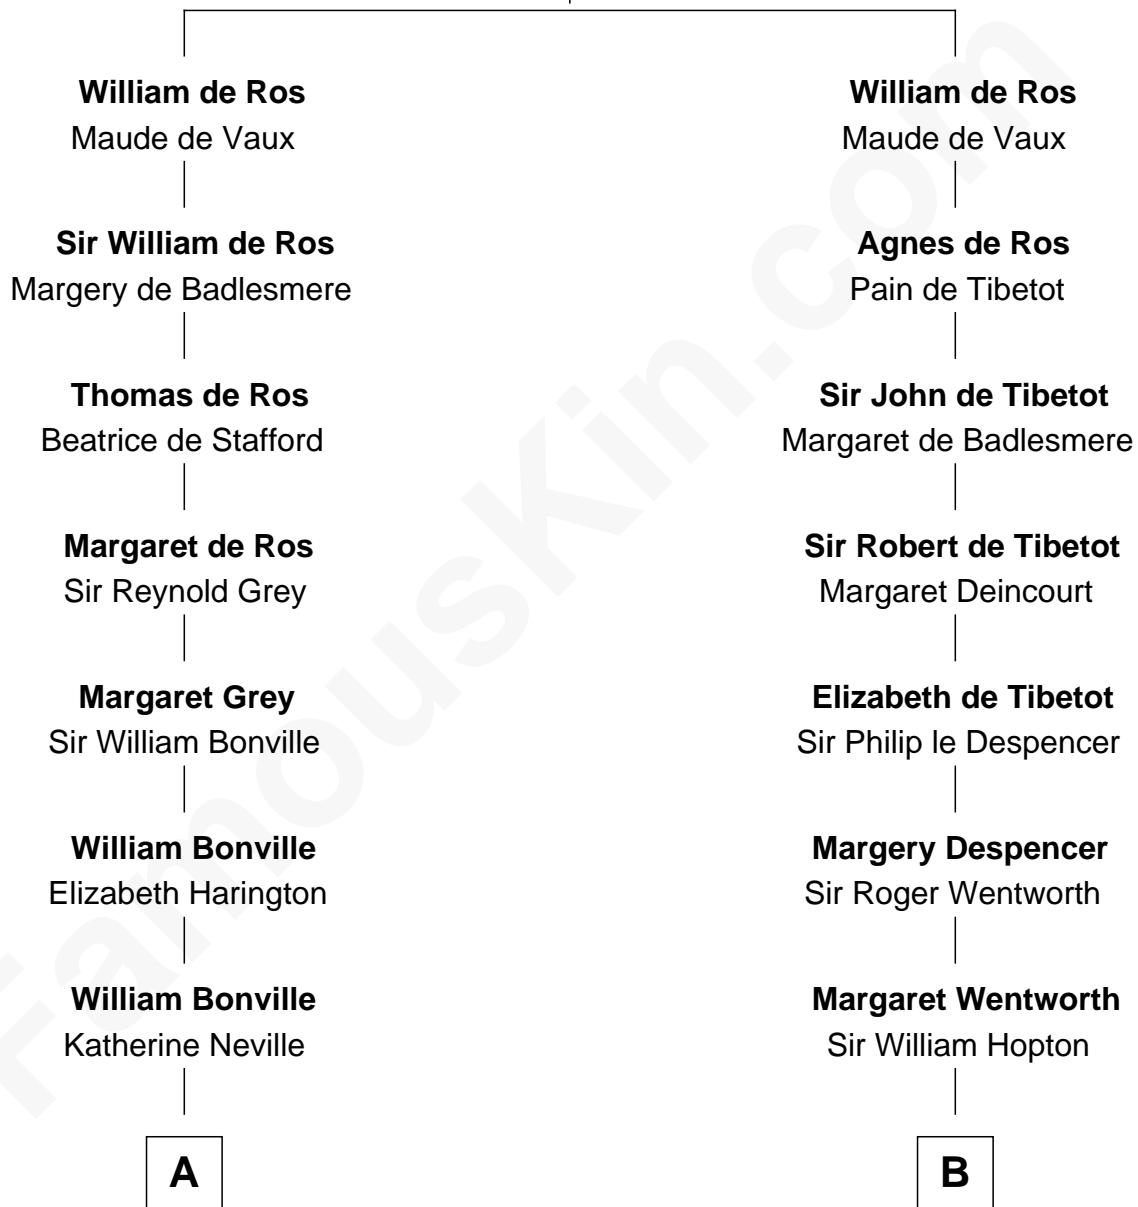

# FamousKin.com Relationship Chart of

**John Kerry**

*68th U.S. Secretary of State*

**17th cousin 3 times removed of**

**Thomas Jefferson**

*3rd U.S. President and Signer of the Declaration of Independence*

**Sir Robert de Ros**

Isabel de Aubeney

**C**

Robert Charles Winthrop

Elizabeth Mason

Margaret Tyndal Winthrop

James Grant Forbes

Rosemary Isabel Forbes