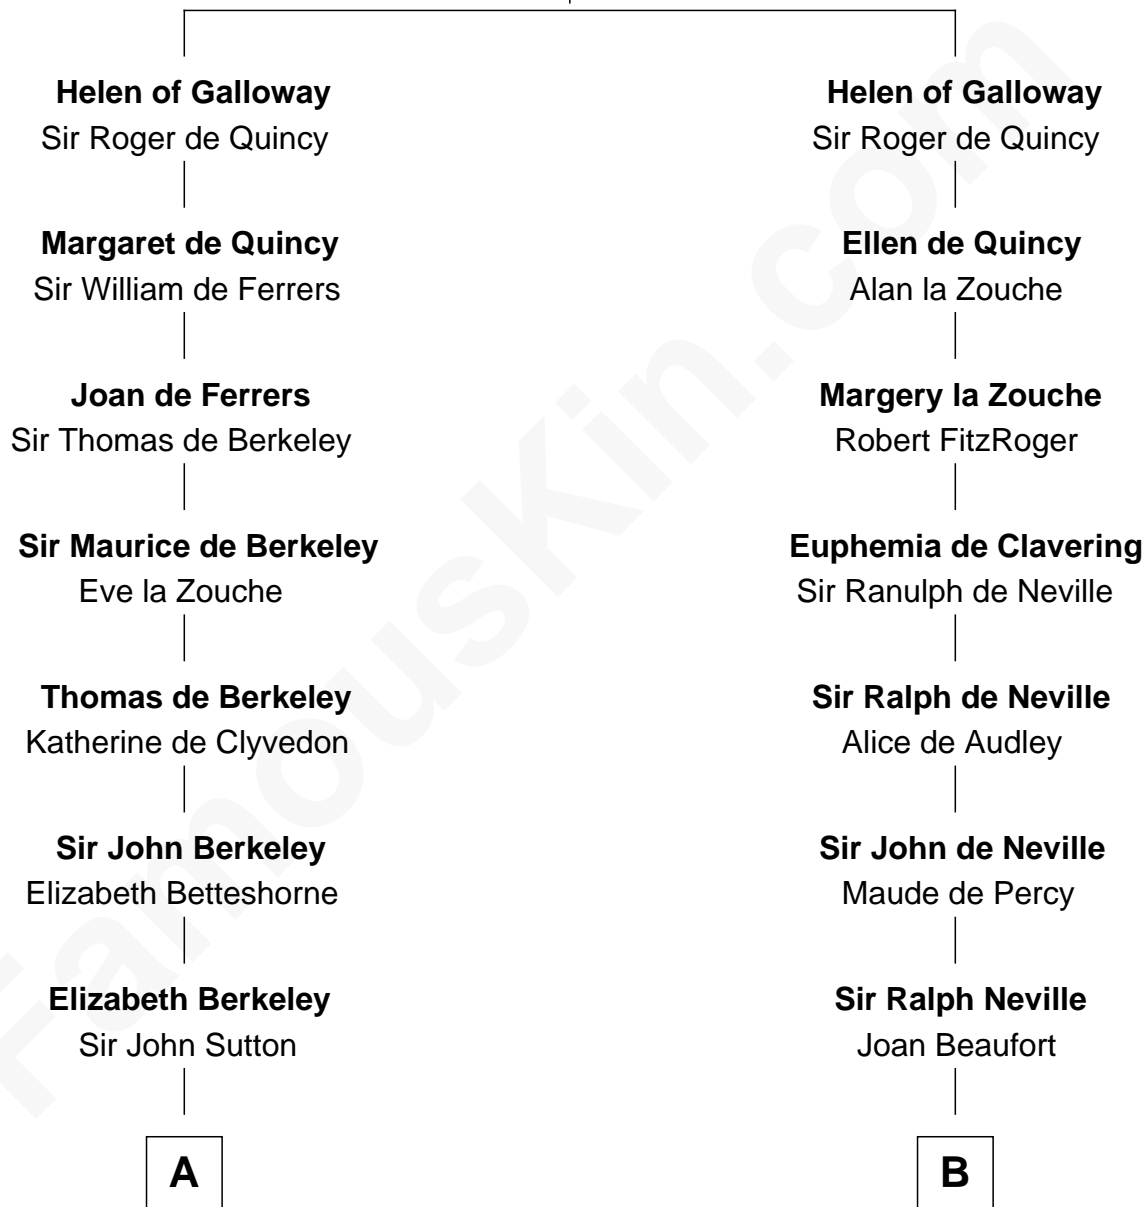

Alan of Galloway

Helen de l'Isle