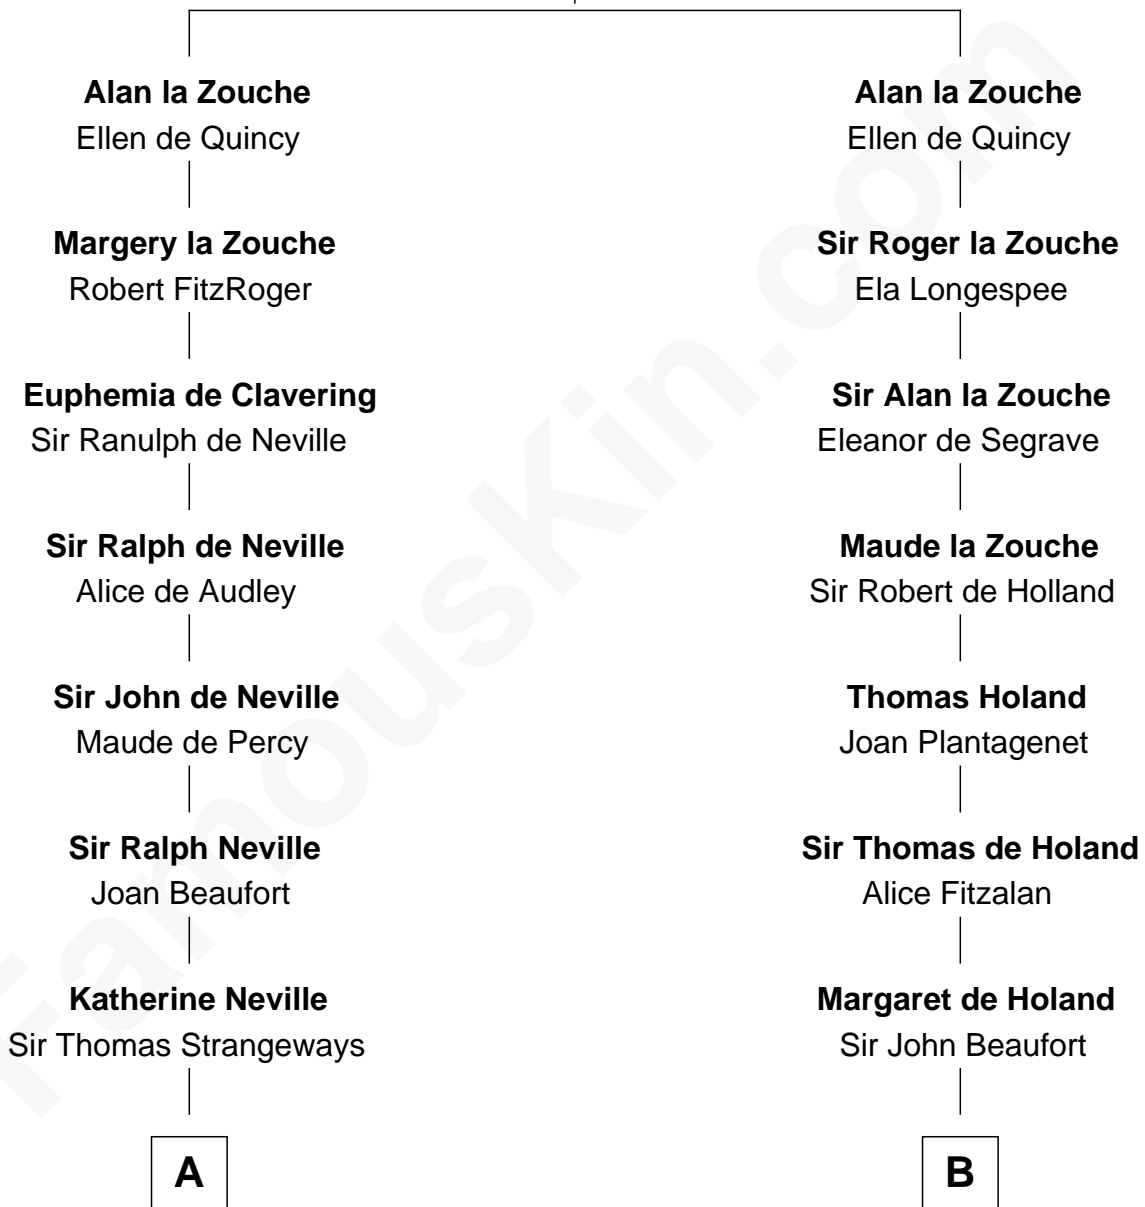

FamousKin.com Relationship Chart of

John Kerry

68th U.S. Secretary of State

20th cousin 1 time removed of

Alexander Hamilton

1st U.S. Secretary of the Treasury

Roger la Zouche

Margaret Biset

C

Robert Charles Winthrop
Elizabeth Cabot Blanchard

Robert Charles Winthrop
Elizabeth Mason

Margaret Tyndal Winthrop
James Grant Forbes

Rosemary Isabel Forbes
Richard John Kerry

John Kerry
68th U.S. Secretary of State