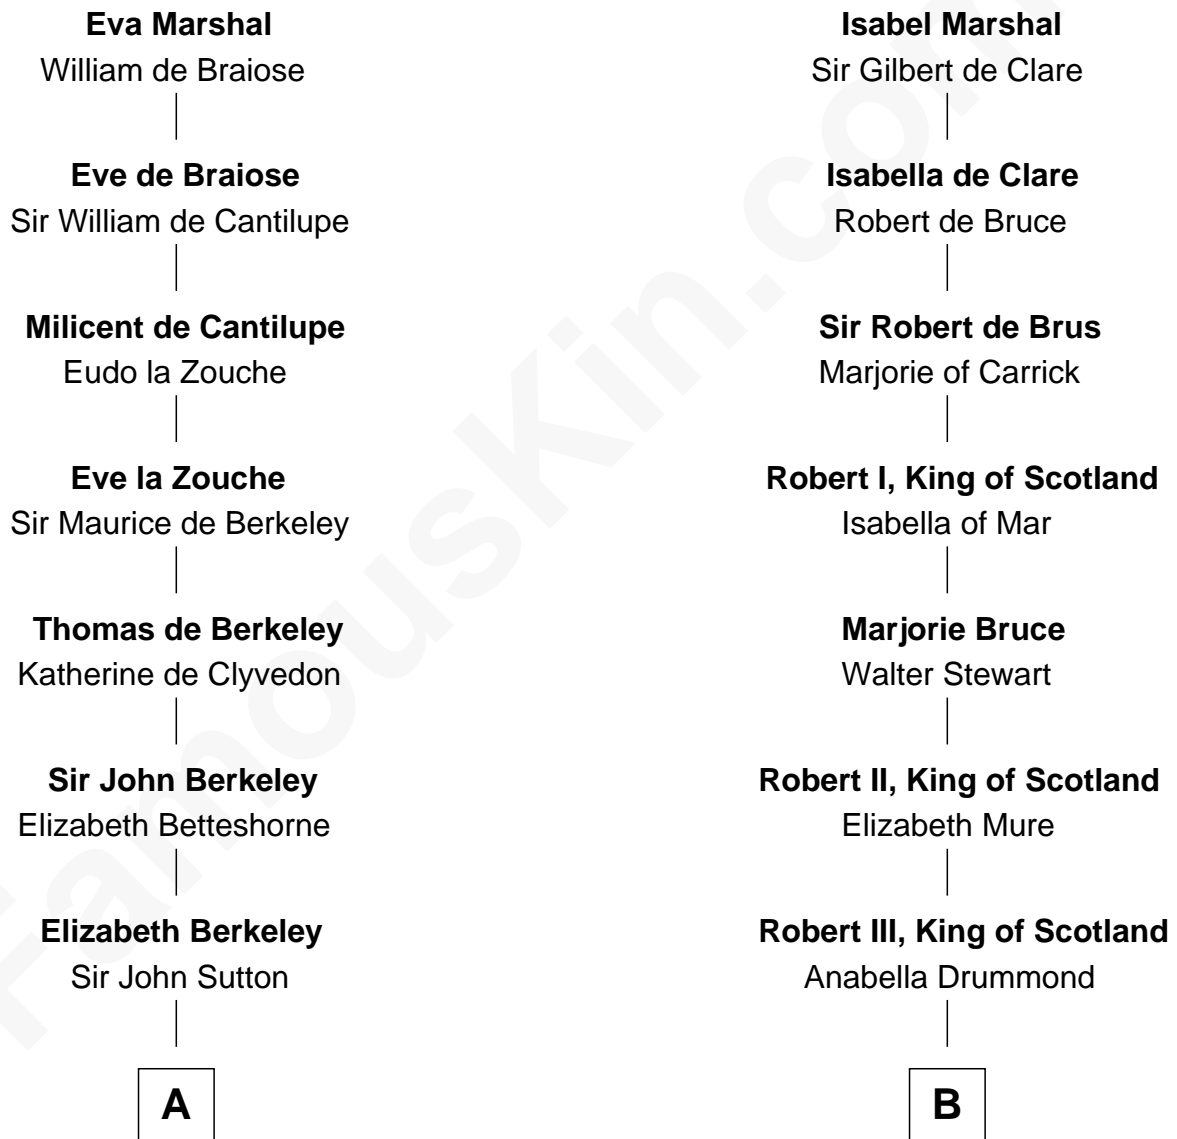

FamousKin.com Relationship Chart of

John Kerry

68th U.S. Secretary of State

20th cousin 1 time removed of

Alexander Hamilton

1st U.S. Secretary of the Treasury

Sir William Marshal

Isabel de Clare

C

Robert Charles Winthrop
Elizabeth Cabot Blanchard

Robert Charles Winthrop
Elizabeth Mason

Margaret Tyndal Winthrop
James Grant Forbes

Rosemary Isabel Forbes
Richard John Kerry

John Kerry
68th U.S. Secretary of State