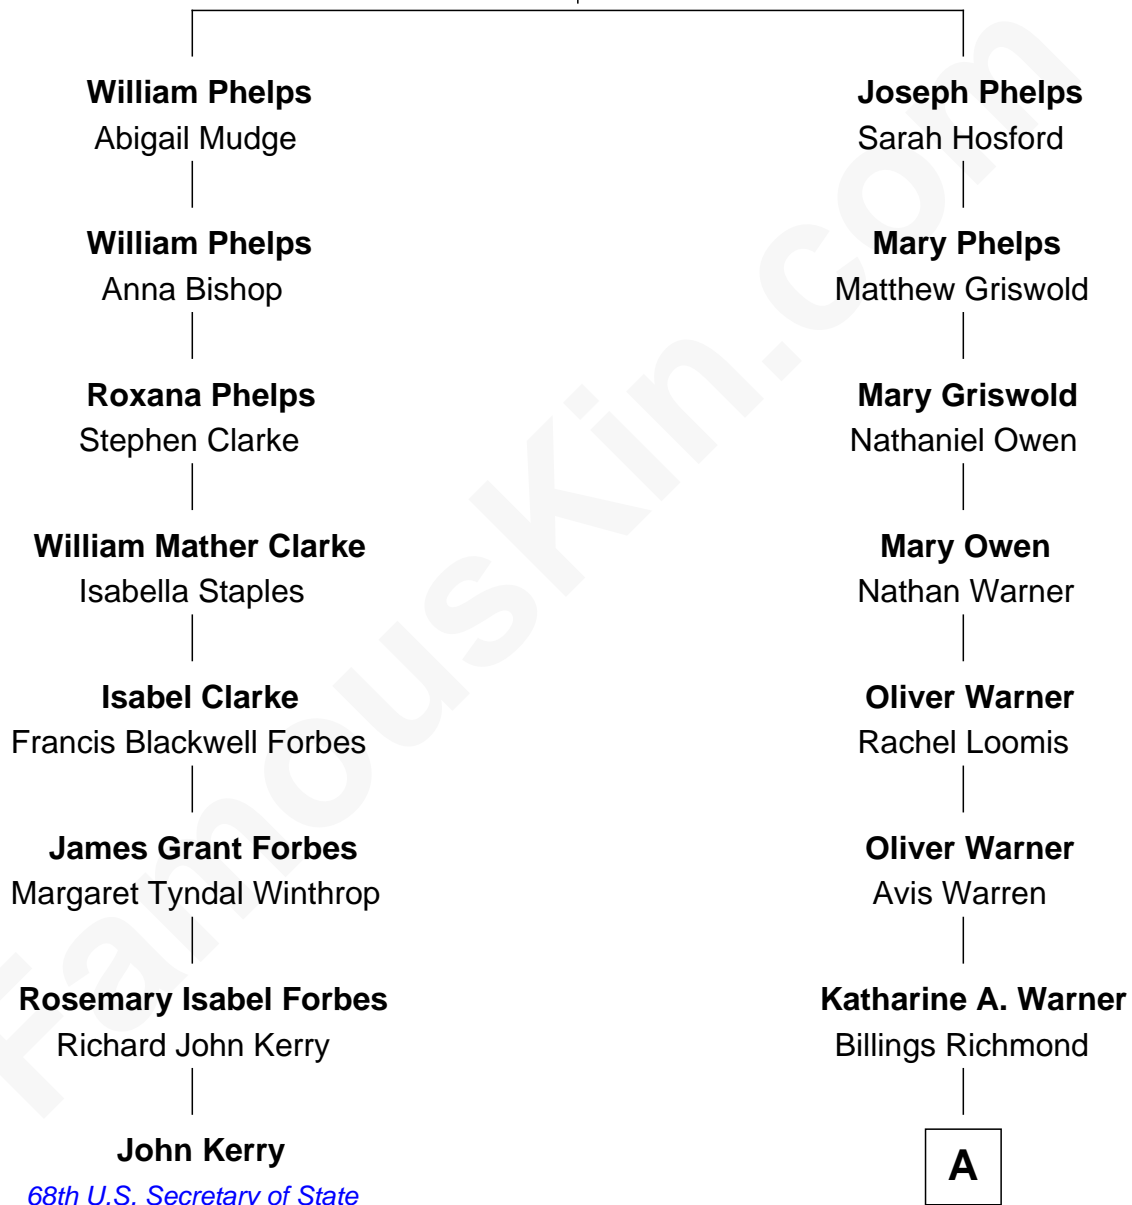

FamousKin.com Relationship Chart of

John Kerry

68th U.S. Secretary of State

7th cousin 4 times removed of

Zac Efron

Movie Actor

Timothy Phelps

Mary Griswold

A

Luzell Richmond
Elmer Joy Glidden

Joseph Henry Glidden
Helene Durgan

June Helene Glidden
Robert Harold Baskett

Starla June Baskett
David Leslie Efron

Zac Efron
Movie Actor