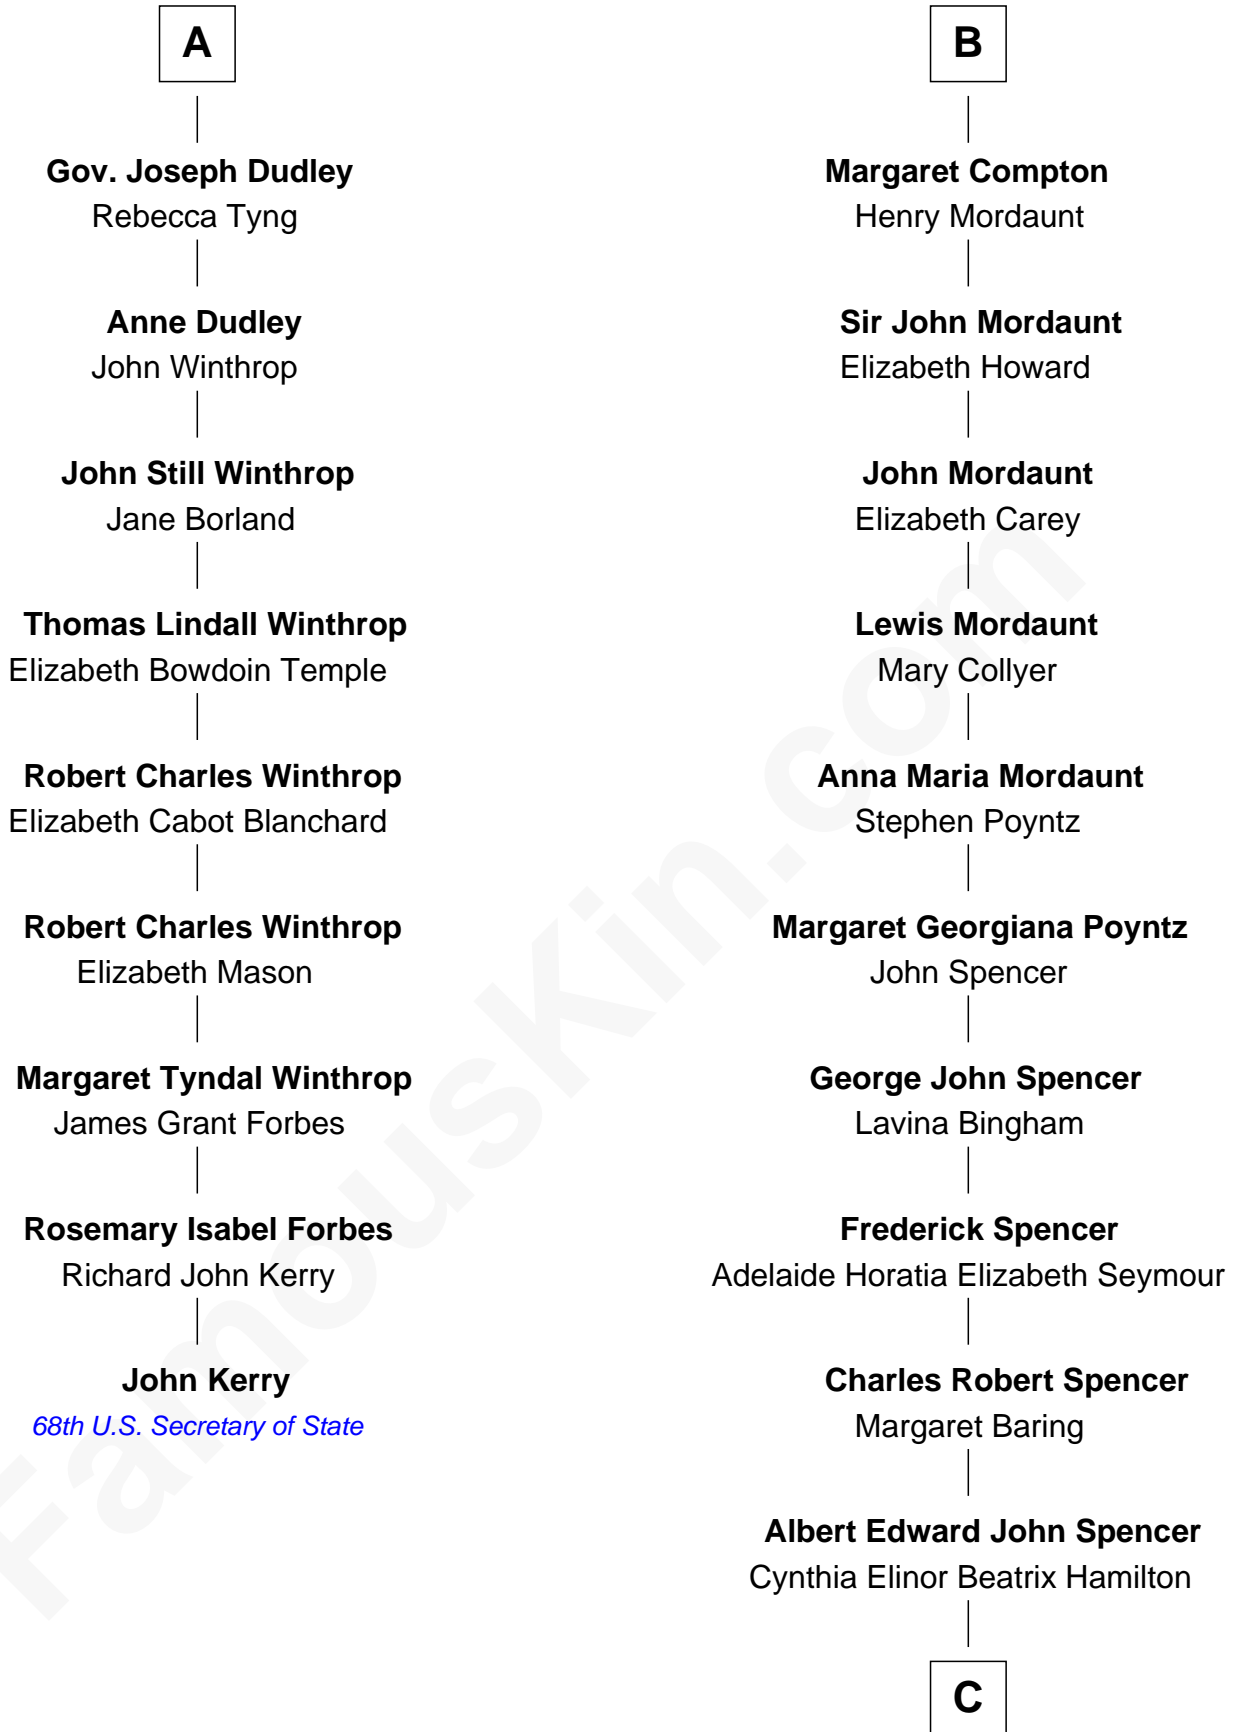

FamousKin.com

Relationship Chart of

John Kerry

68th U.S. Secretary of State

15th cousin 3 times removed of

Princess Diana
Princess of Wales

C

Edward John Spencer
Frances Ruth Burke Roche

Princess Diana
Princess of Wales

FamousKin.com