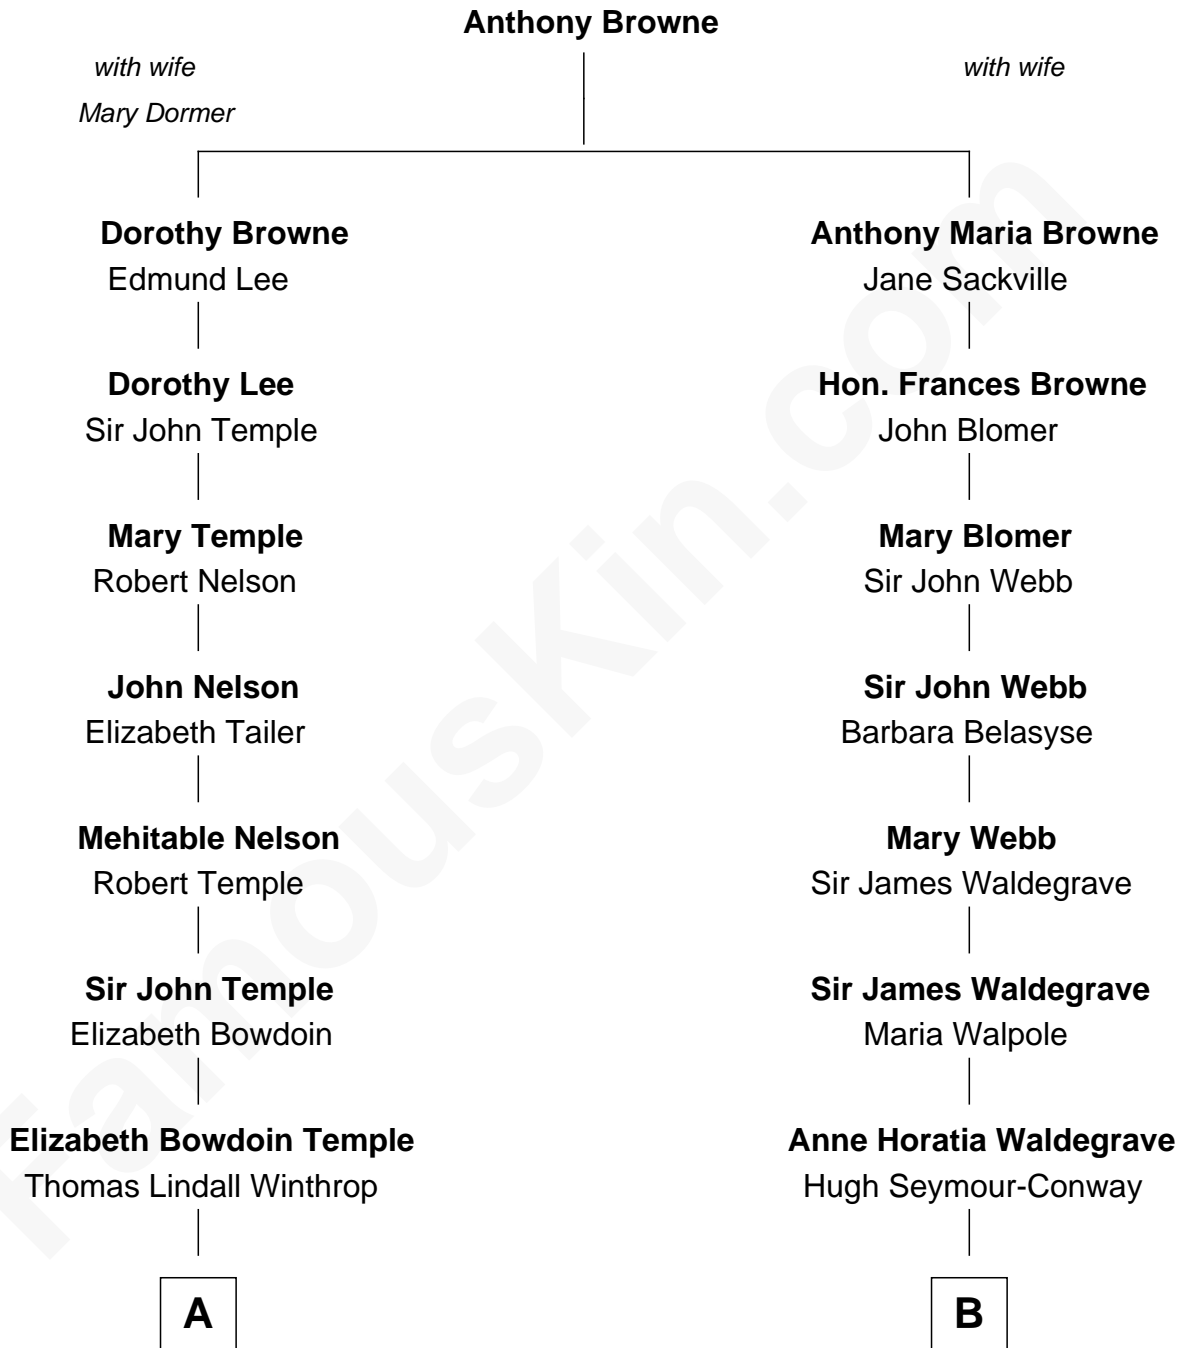

FamousKin.com Relationship Chart of

John Kerry

68th U.S. Secretary of State

11th cousin 1 time removed of

Princess Diana

Princess of Wales

A

Robert Charles Winthrop
Elizabeth Cabot Blanchard

Robert Charles Winthrop
Elizabeth Mason

Margaret Tyndal Winthrop
James Grant Forbes

Rosemary Isabel Forbes
Richard John Kerry

John Kerry
68th U.S. Secretary of State

B

Sir Horace Beauchamp Seymour
Elizabeth Malet Palk