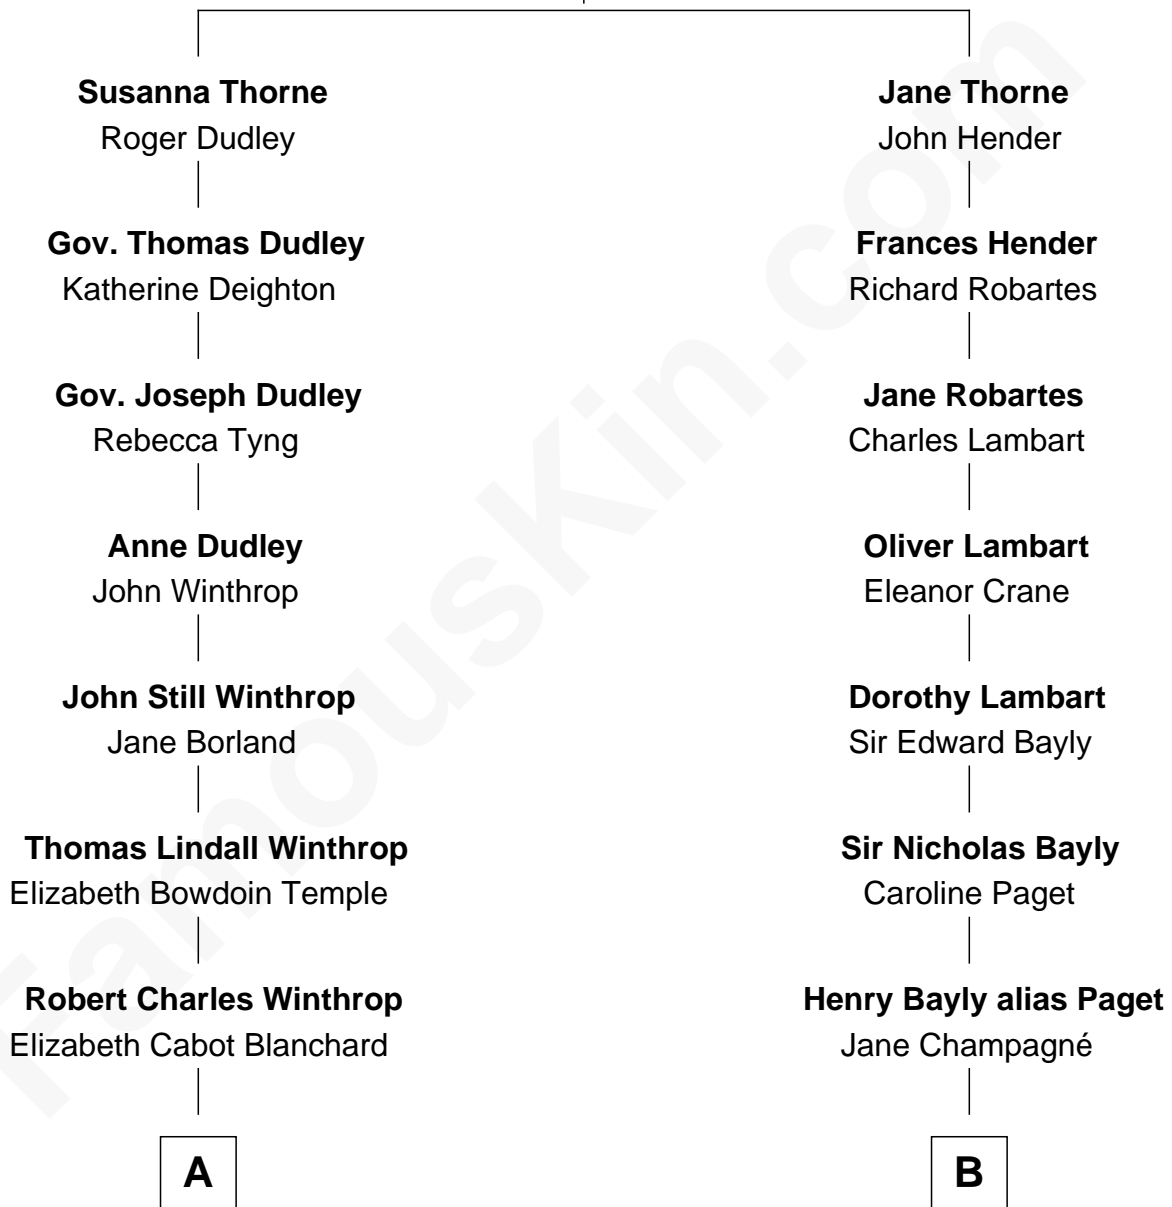

# FamousKin.com Relationship Chart of

**John Kerry**

*68th U.S. Secretary of State*

10th cousin 3 times removed of

**Princess Diana**

*Princess of Wales*

**Thomas Thorne**

Mary Purefoy

**A**

**Robert Charles Winthrop**

Elizabeth Mason

**Margaret Tyndal Winthrop**

James Grant Forbes

**Rosemary Isabel Forbes**

Richard John Kerry

**John Kerry**