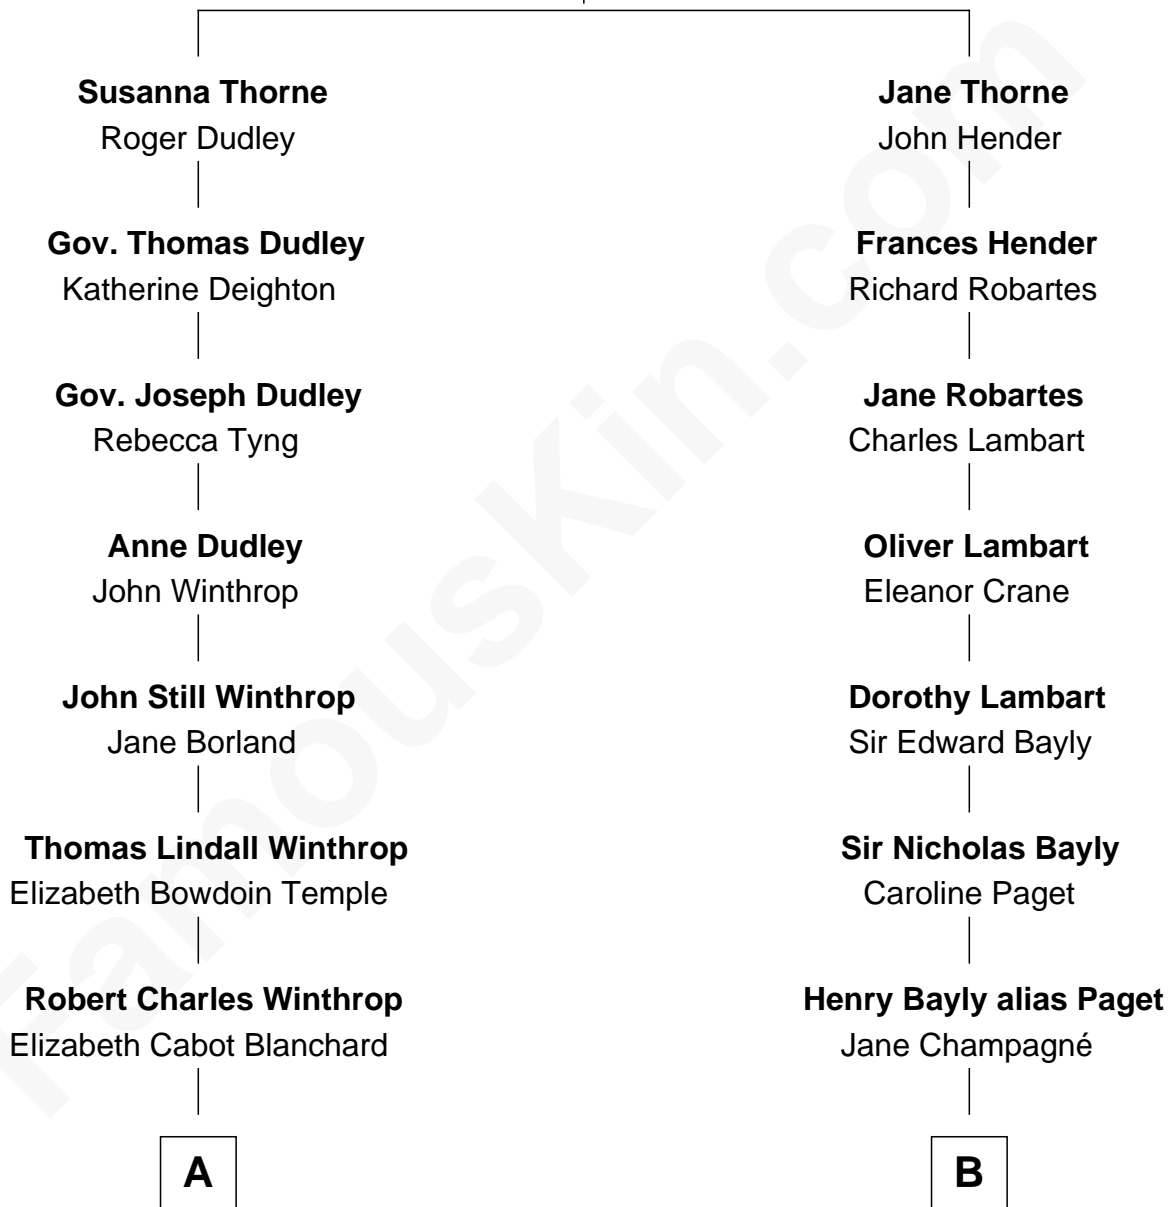

# FamousKin.com Relationship Chart of

**John Kerry**

*68th U.S. Secretary of State*

10th cousin 4 times removed of

**Prince William**

*Prince of Wales*

**Thomas Thorne**

Mary Purefoy

**A**

**Robert Charles Winthrop**

Elizabeth Mason

**Margaret Tyndal Winthrop**

James Grant Forbes

**Rosemary Isabel Forbes**

Richard John Kerry

**John Kerry**