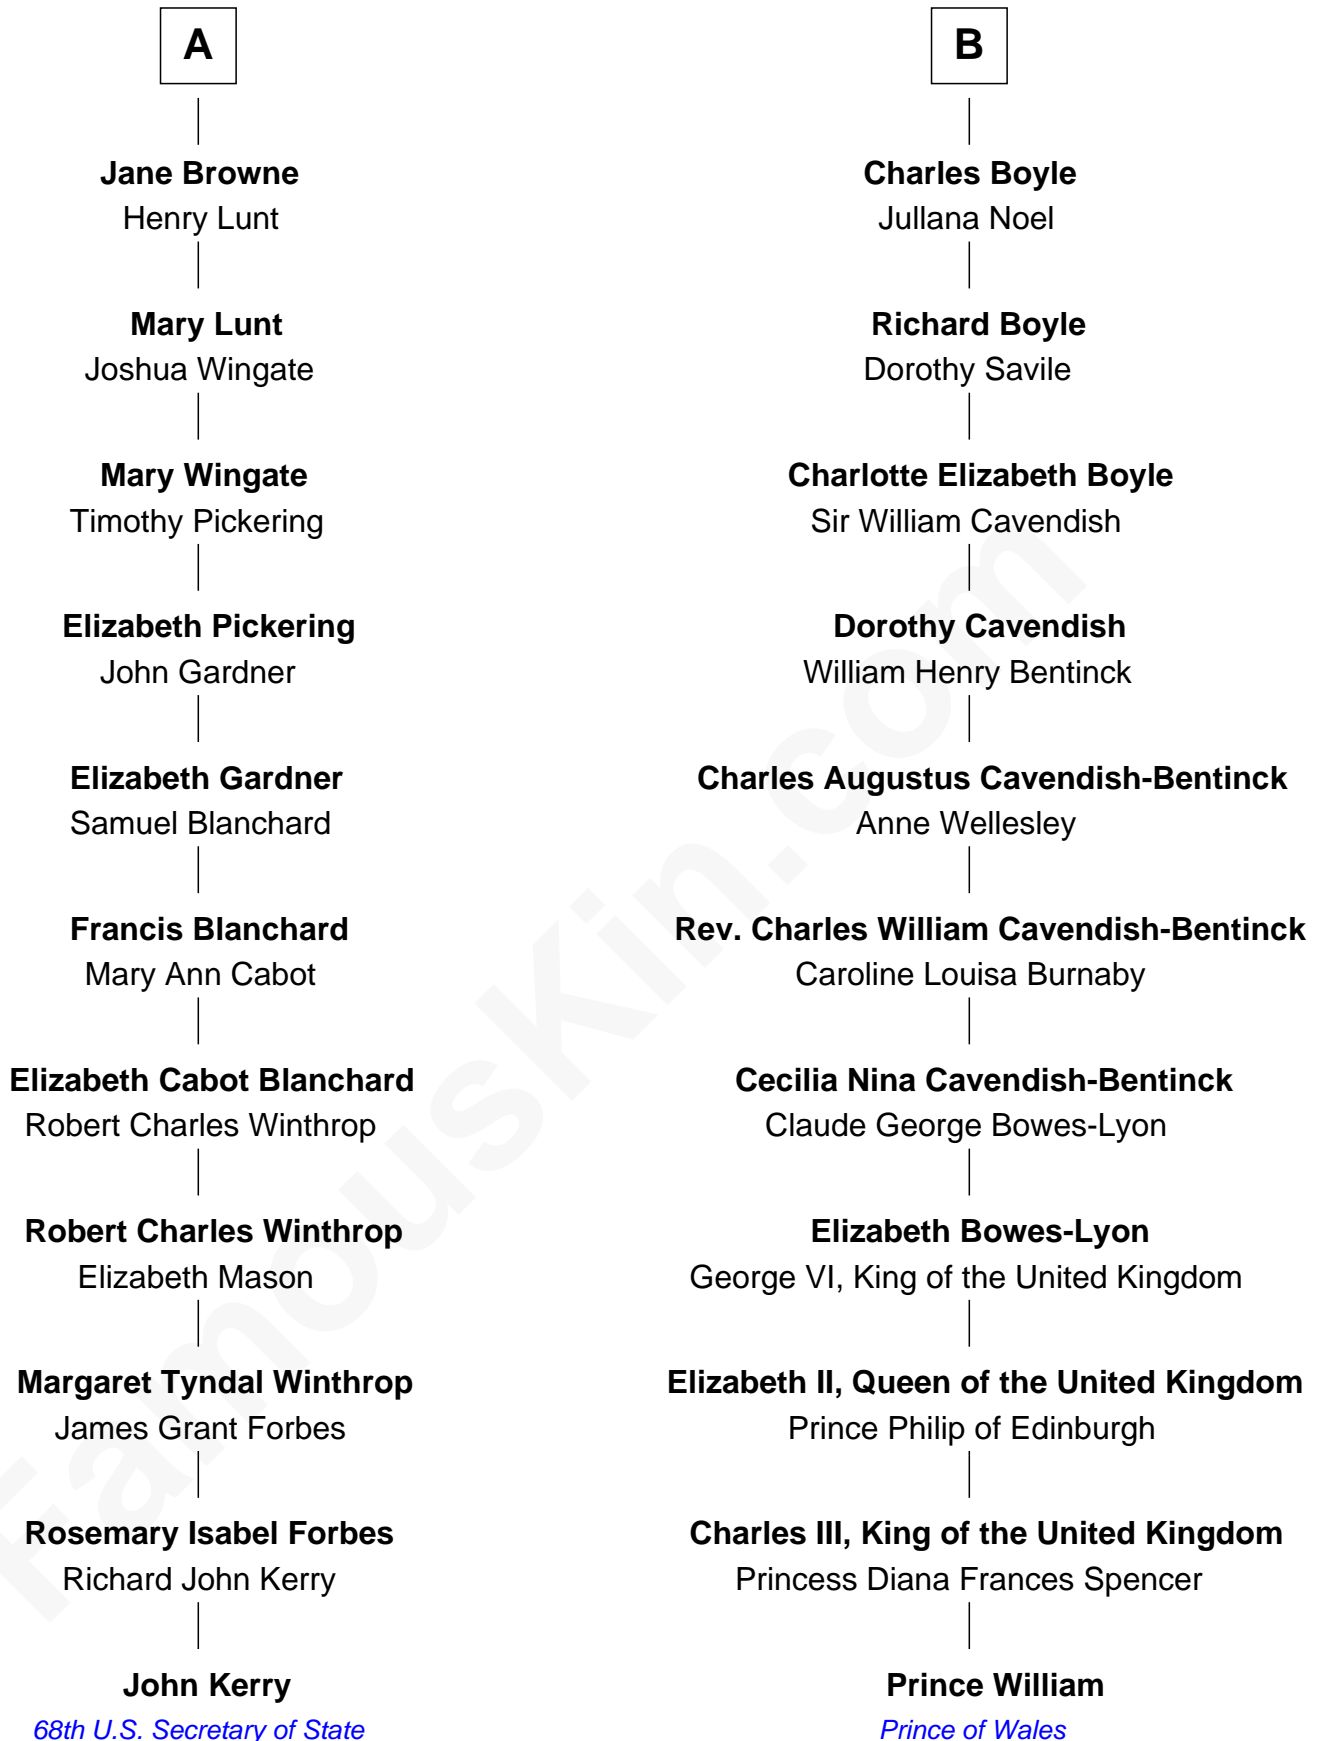

# FamousKin.com Relationship Chart of

**John Kerry**

*68th U.S. Secretary of State*

**17th cousin of**

**Prince William**

*Prince of Wales*

**Sir Philip Wentworth**

Mary Clifford

**Elizabeth Wentworth**

Sir Martin de la See

**Joan de la See**

Sir Piers Hildyard

**Isabel Hildyard**

Ralph Legard

**Joan Ledgard**

Richard Skepper

Anne Say

**Margery Wentworth**

Sir John Seymour

**Edward Seymour**

Anne Stanhope

**Edward Seymour**

Katherine Grey

**Edward Seymour**

Honora Rogers

**Sir William Seymour**

Frances Devereux

**Jane Seymour**

Charles Boyle

**B**

William photo by [InSapphoWeTrust](#) (CC BY-SA 2.0)