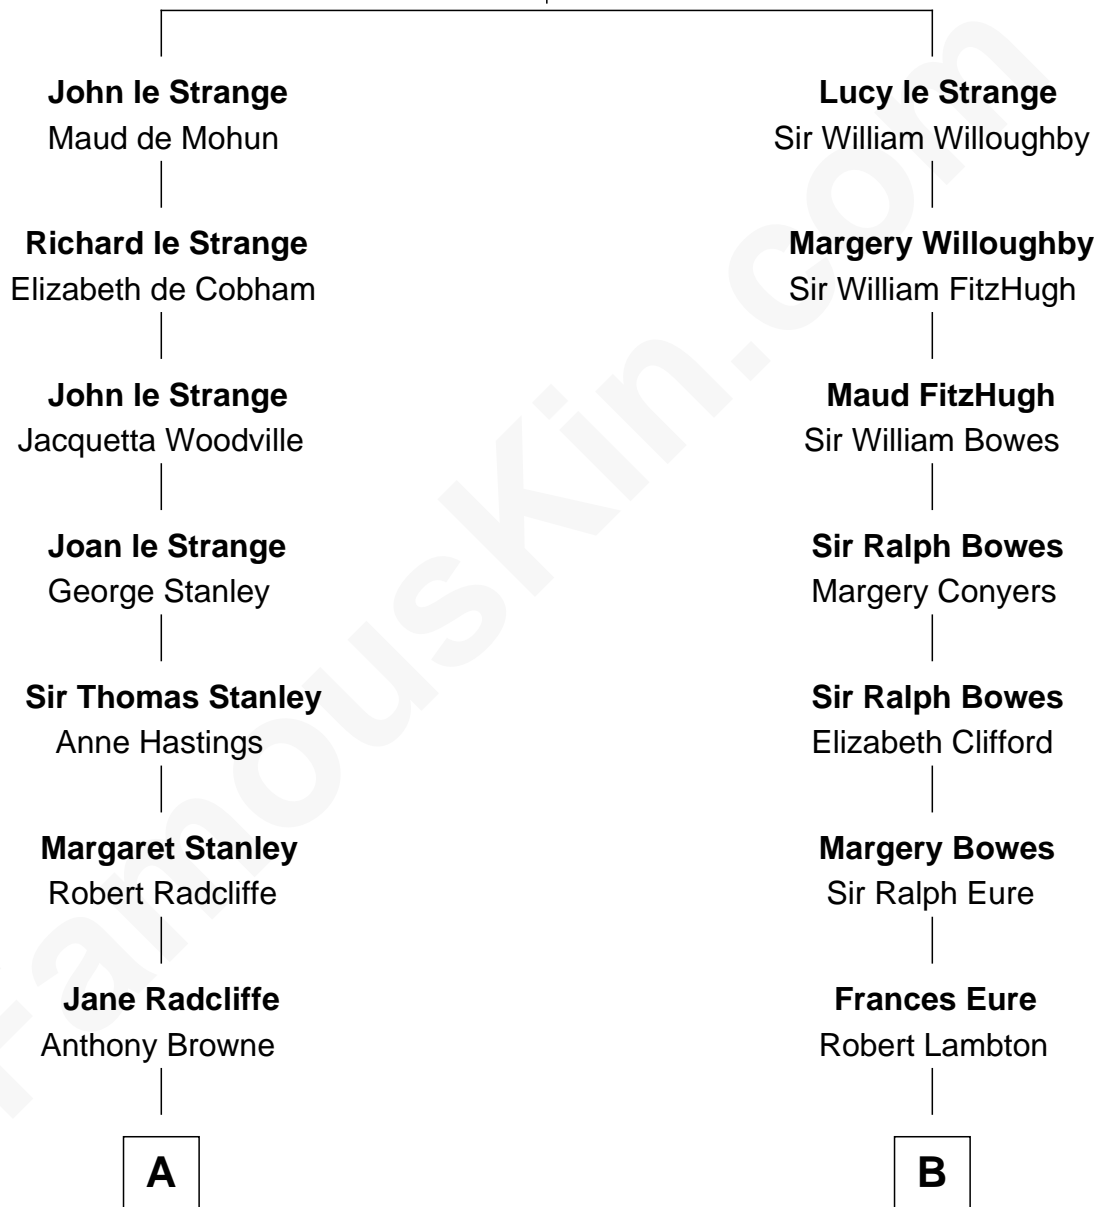

FamousKin.com Relationship Chart of

John Kerry

68th U.S. Secretary of State

19th cousin 1 time removed of

Catherine Middleton

Princess of Wales

Sir Roger le Strange

Aline Fitzalan

C

Margaret Tyndal Winthrop

James Grant Forbes

Rosemary Isabel Forbes

Richard John Kerry

John Kerry

68th U.S. Secretary of State

D