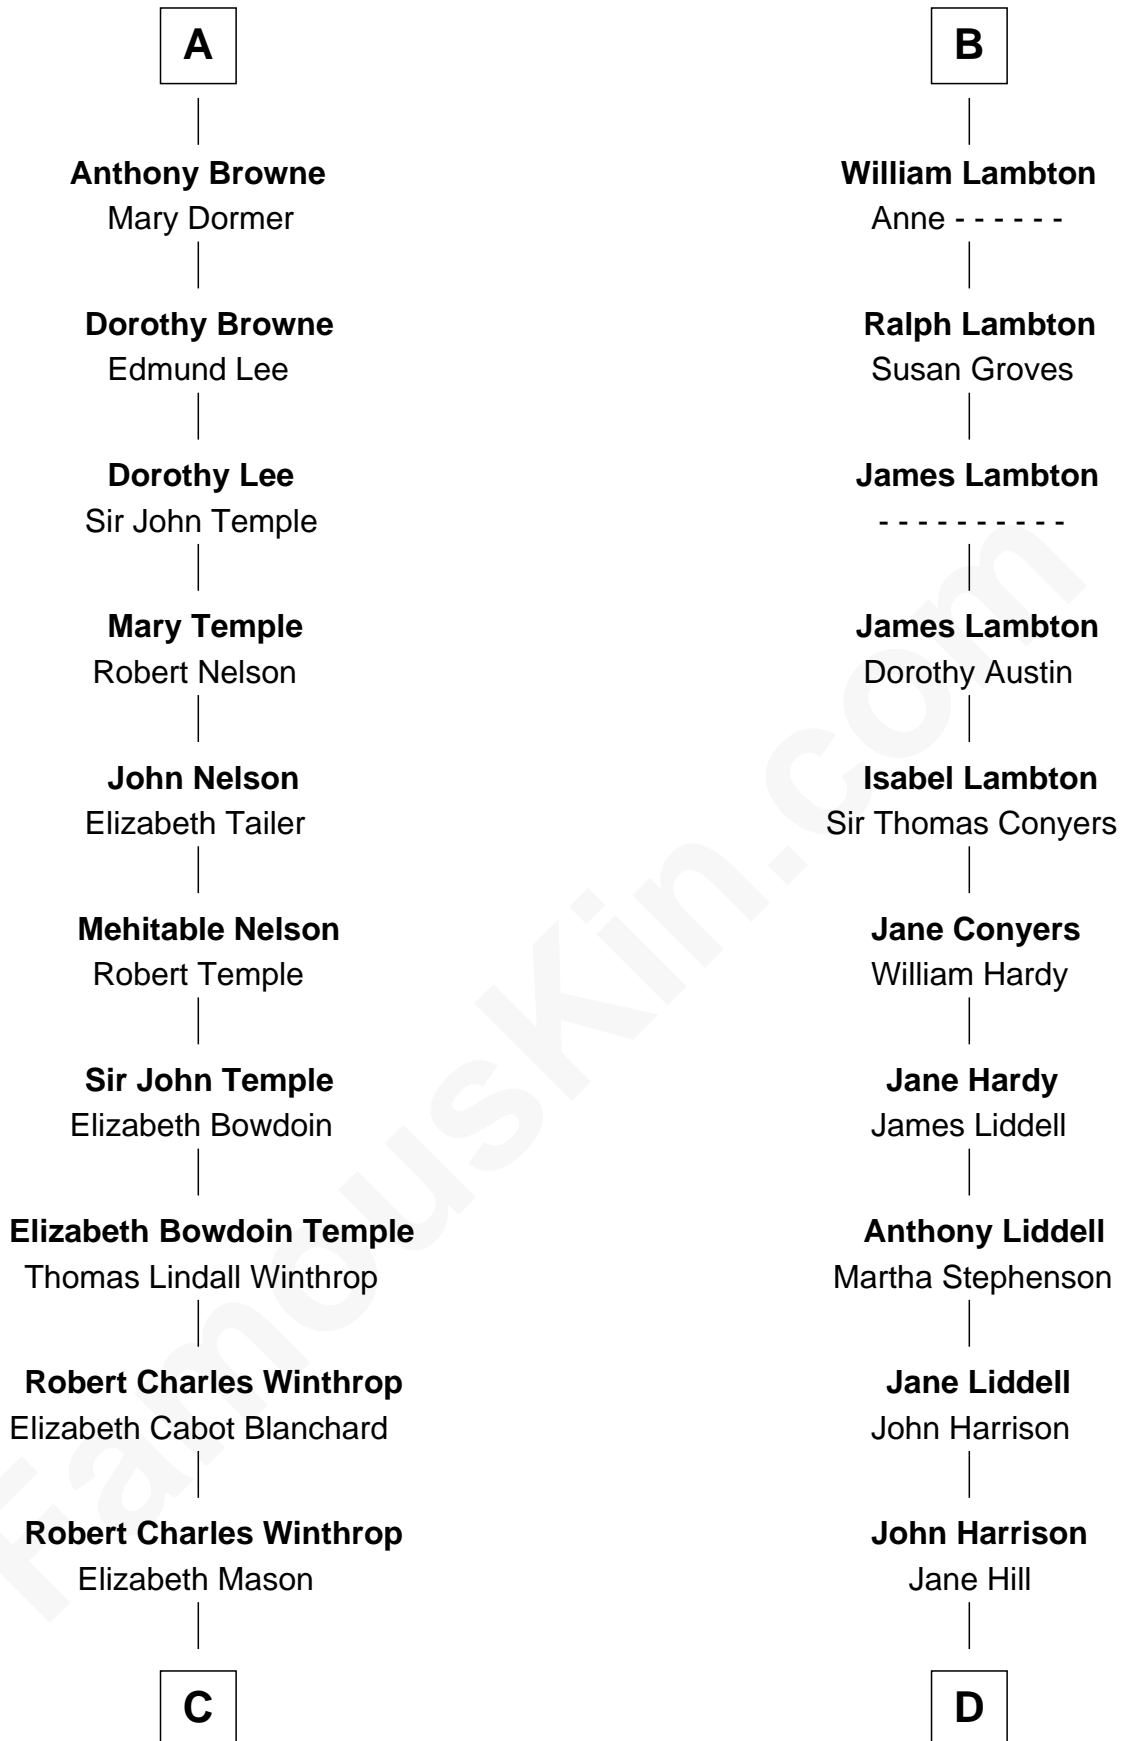

FamousKin.com Relationship Chart of

John Kerry

68th U.S. Secretary of State

19th cousin 1 time removed of

Catherine Middleton

Princess of Wales

Sir Roger le Strange

Aline Fitzalan

C

Margaret Tyndal Winthrop

James Grant Forbes

Rosemary Isabel Forbes

Richard John Kerry

John Kerry

68th U.S. Secretary of State

D