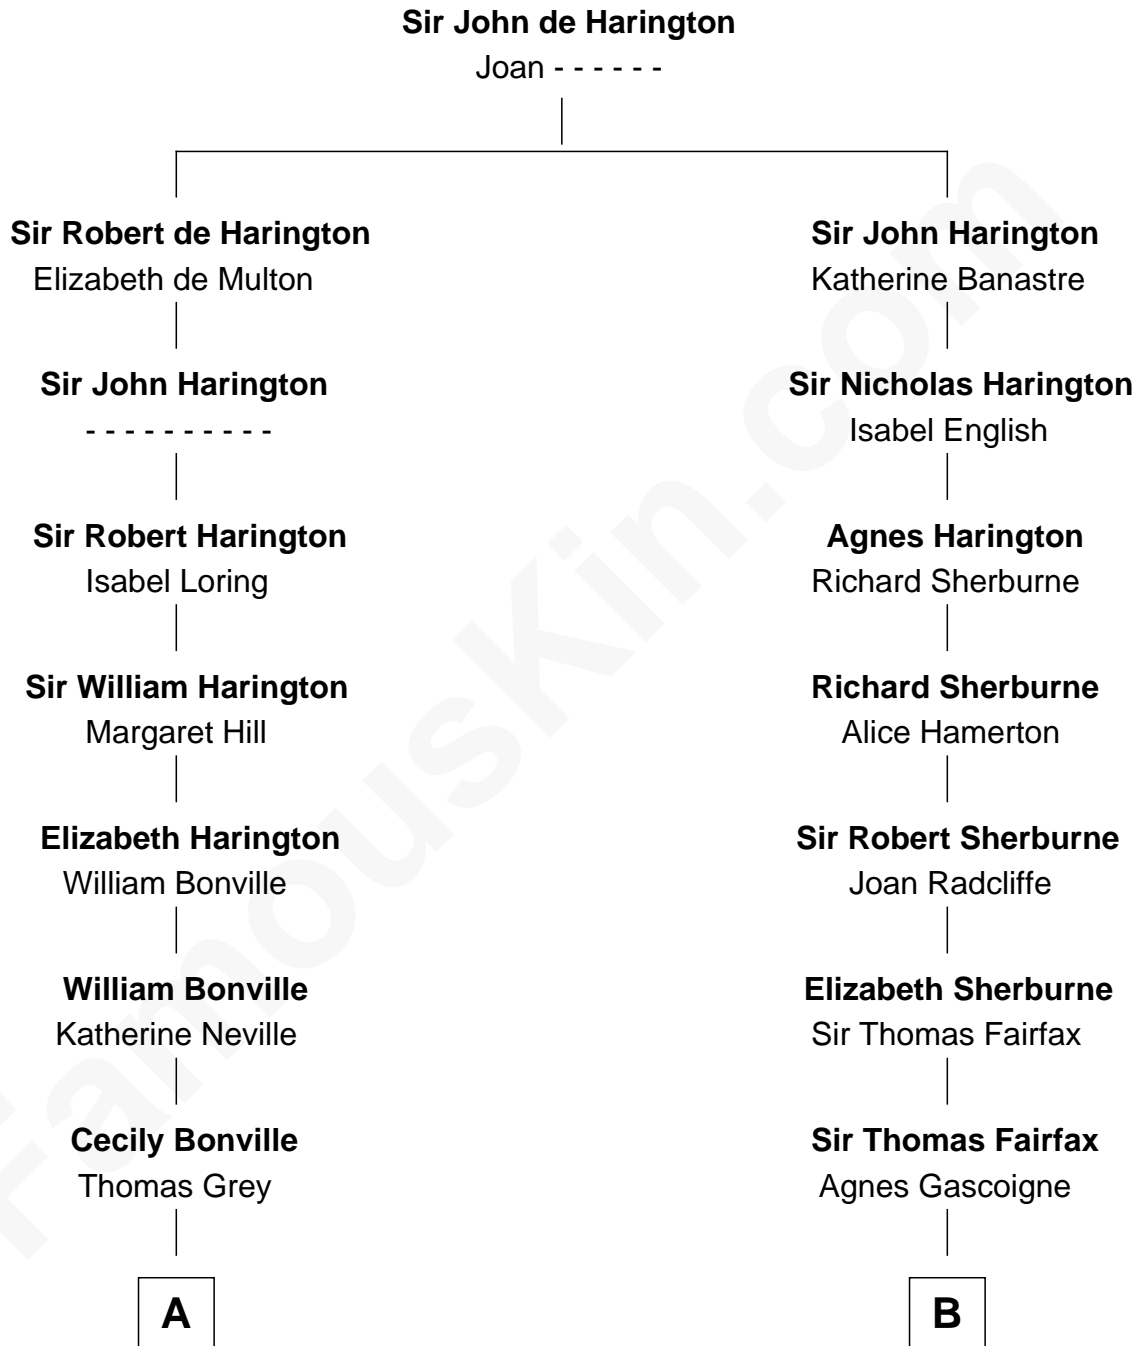

FamousKin.com

Relationship Chart of

John Kerry

68th U.S. Secretary of State

19th cousin 2 times removed of

Catherine Middleton

Princess of Wales

C

Margaret Tyndal Winthrop

James Grant Forbes

Rosemary Isabel Forbes

Richard John Kerry

John Kerry

68th U.S. Secretary of State

D

Francis Martineau Lupton