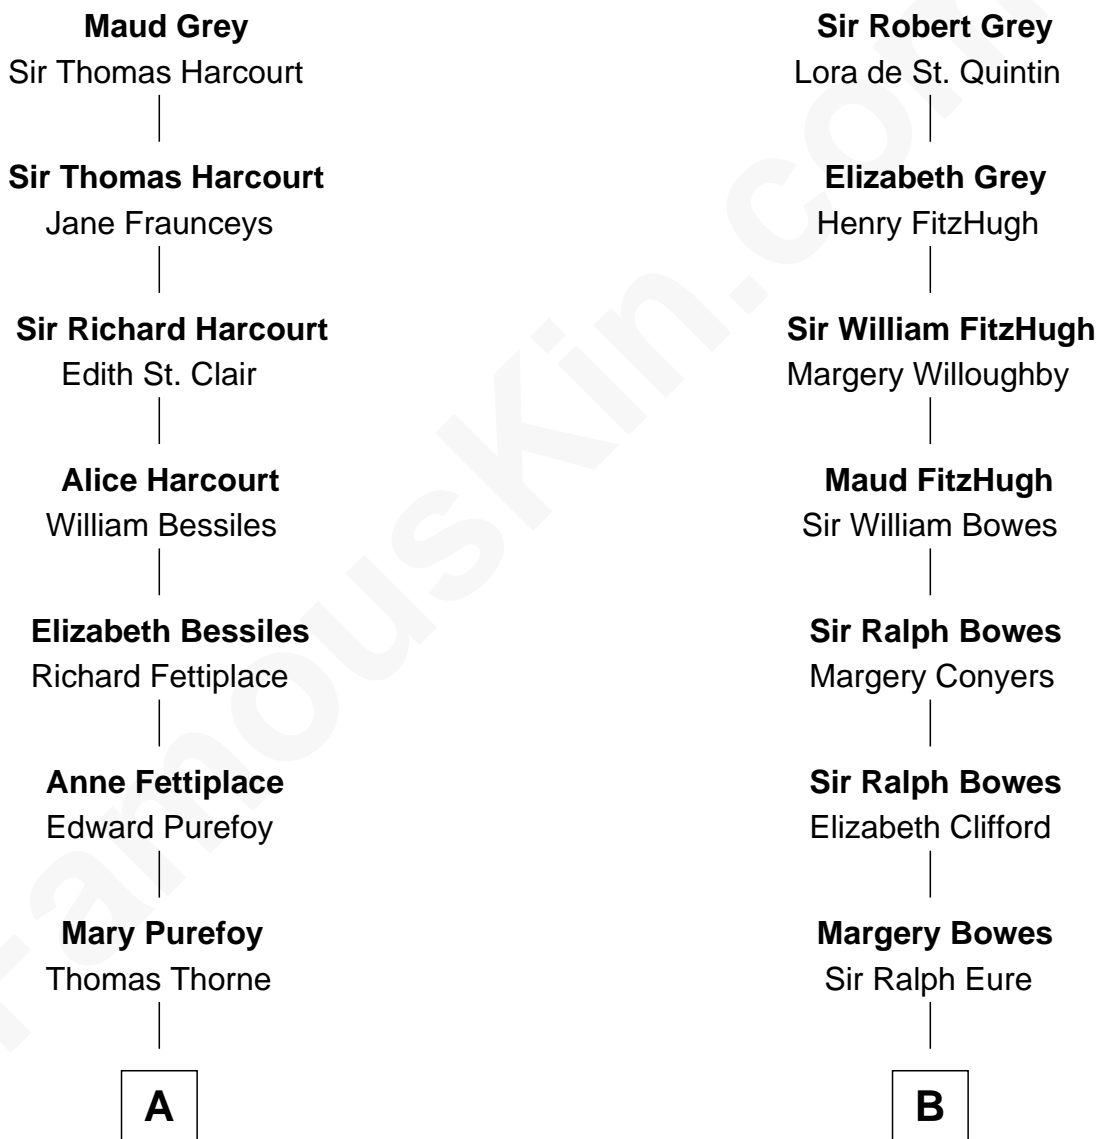

FamousKin.com Relationship Chart of

John Kerry

68th U.S. Secretary of State

17th cousin 4 times removed of

Catherine Middleton

Princess of Wales

Sir John Grey

Avice Marmion