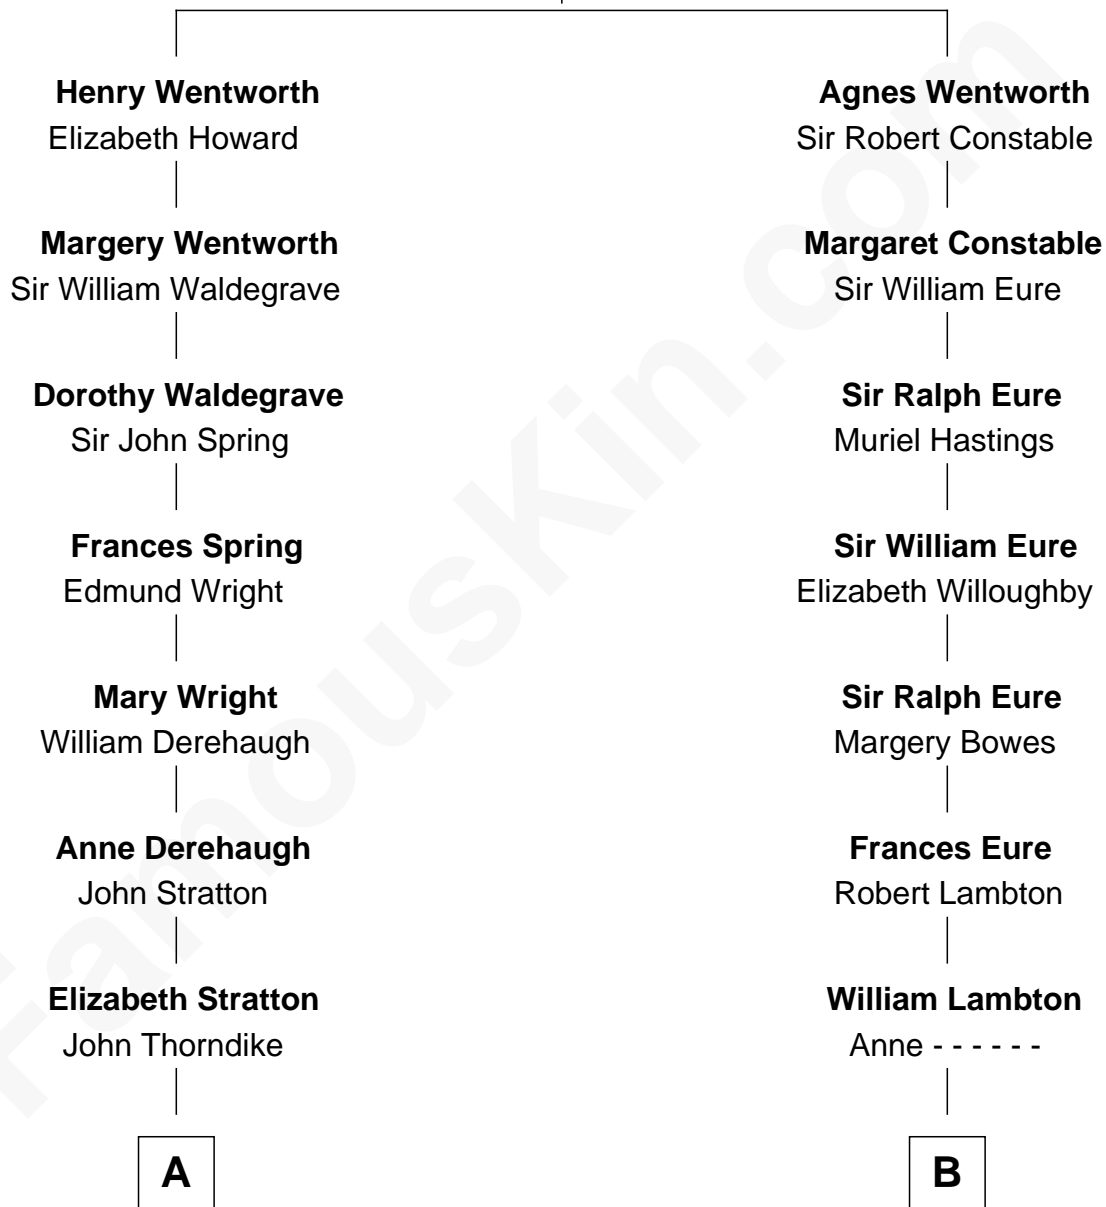

# FamousKin.com Relationship Chart of

**John Kerry**

*68th U.S. Secretary of State*

16th cousin 3 times removed of

**Catherine Middleton**

*Princess of Wales*

**Sir Roger Wentworth**

Margery Despencer

C

**Dorothy Harrison**

Ronald John James Goldsmith

**Carole Elizabeth Goldsmith**

Michael Francis Middleton

**Catherine Middleton**

*Princess of Wales*

FamousKin.com